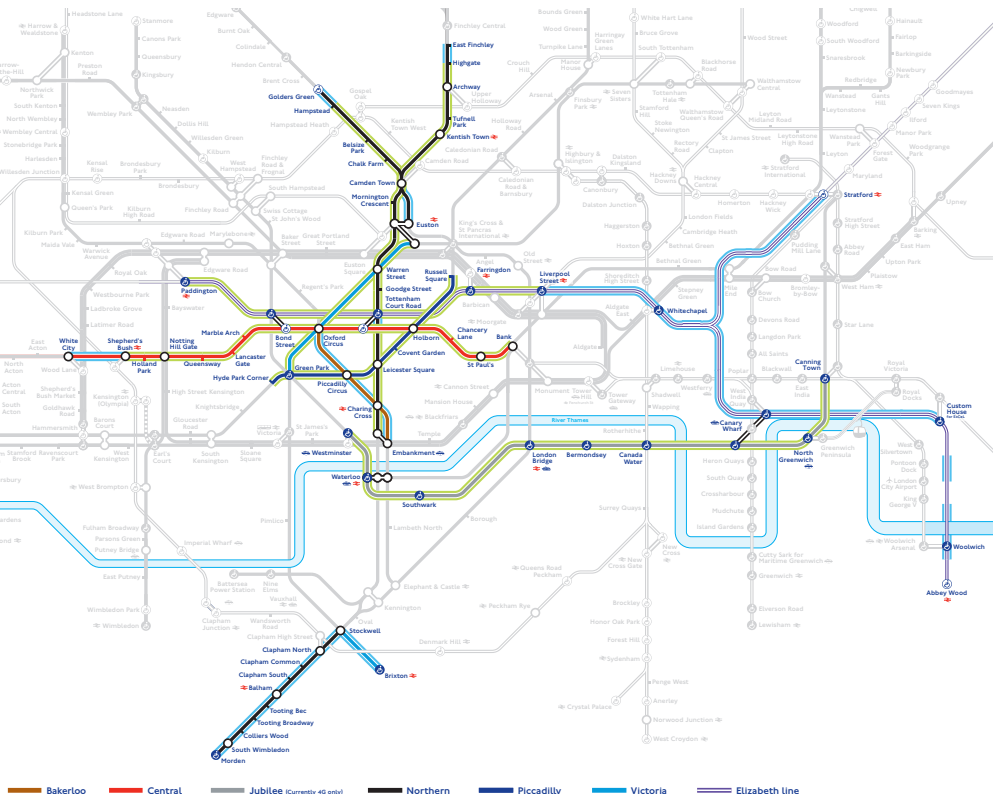

Tube map showing below ground 4G and 5G coverage

4G and 5G launch dates

 Tunnel section now live

 Tunnel section live by end of summer 2024

MAYOR OF LONDON

 Open your journey
Download the TfL Go app

 **TRANSPORT
FOR LONDON**
EVERY JOURNEY MATTERS