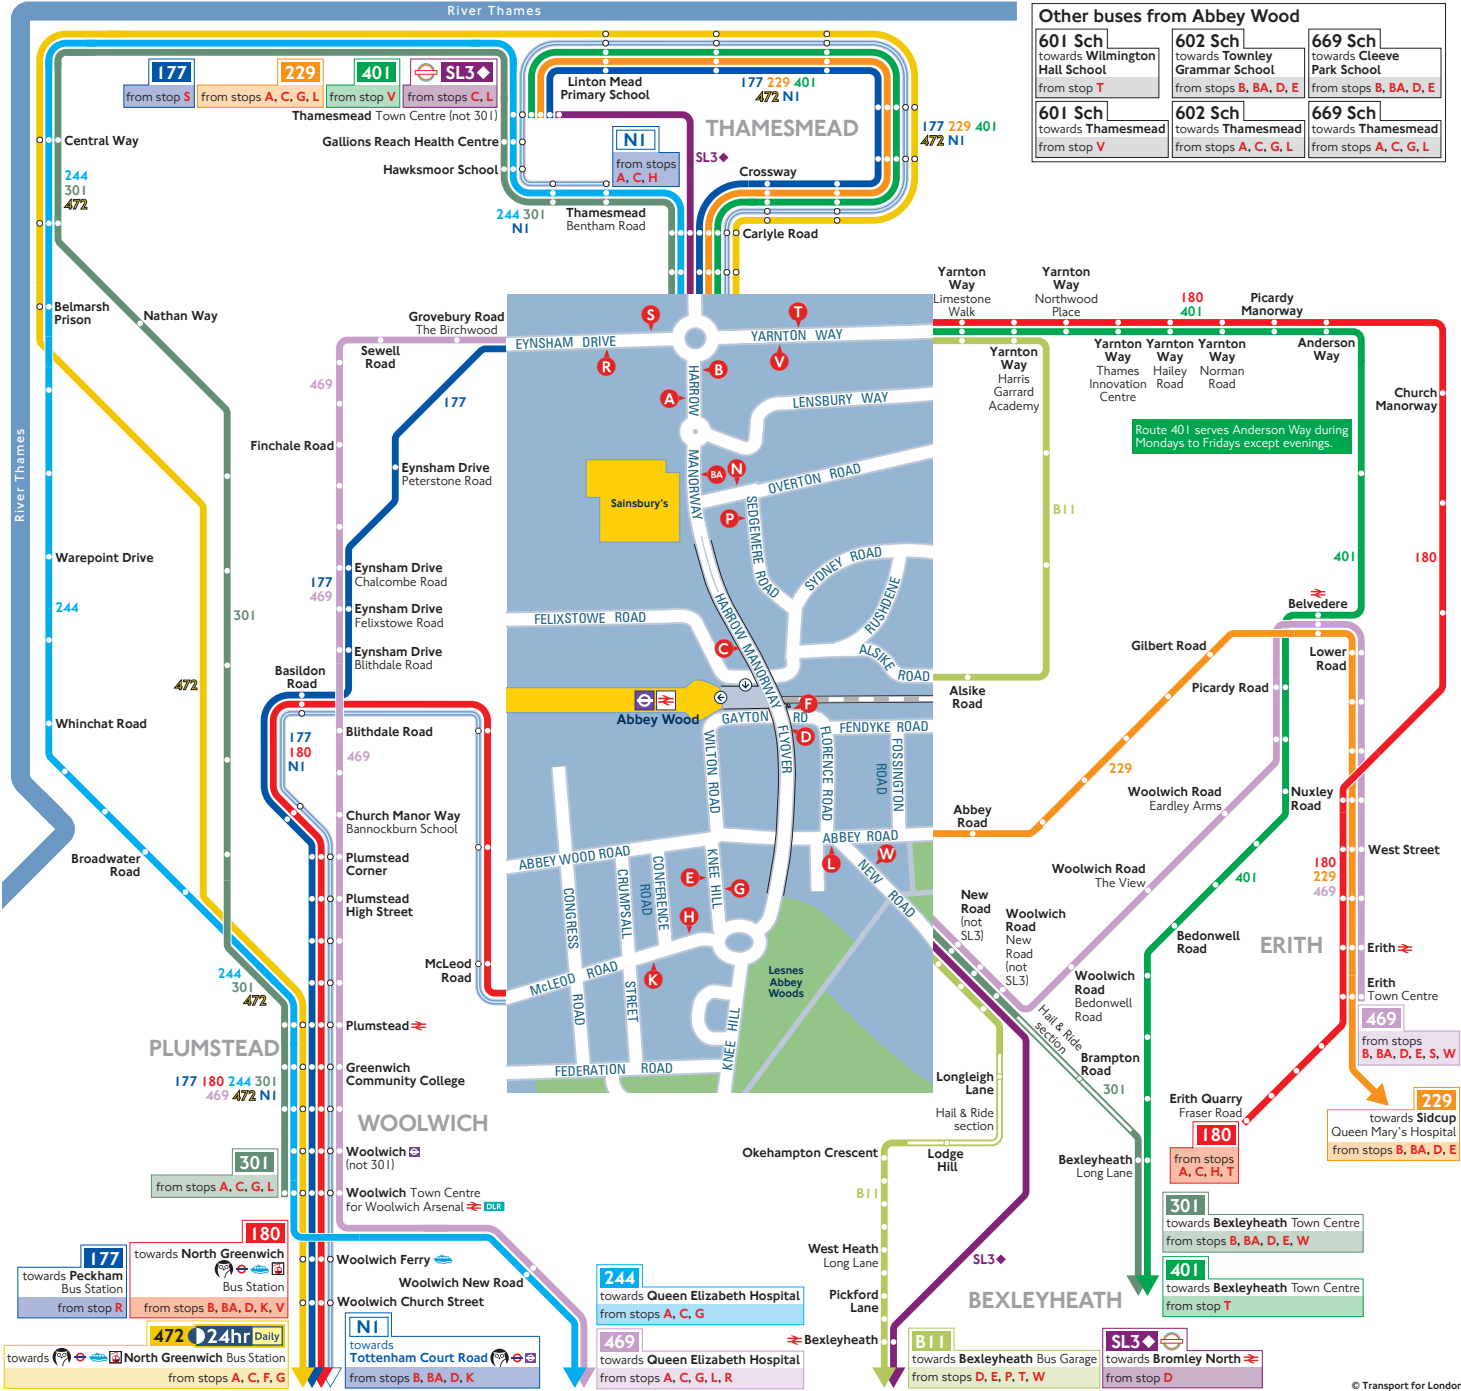

Buses from Abbey Wood

How to use this map

- Find your destination on the map
- See the coloured lines on the map for the bus routes that go to your destination
- Check the map (at the end of each coloured line) for the bus stops to catch your bus from
- Use the central map to find the nearest bus stop for your route
- Look for the bus stop letters at the top of the stop (see example for stop A to the right)

Key

- Superloop express bus route
- Connections with London Underground
- Connections with London Overground
- Connections with Elizabeth line
- Connections with National Rail
- Connections with DLR
- Connections with river boats
- Connections with London Cable Car
- Tube/London Overground station with 24-hour service Friday and Saturday nights
- Express service
- Mondays to Fridays except evenings
- School journeys

SUPERLOOP

Superloop is a network of express bus routes that improves connections and journey times between key outer London town centres and transport hubs. For more information visit tfl.gov.uk/superloop

Ways to pay

- Use contactless (card or device). It's the same fare as Oyster pay as you go and you don't need to top up
- Download the free TfL app to top up or buy a ticket anytime, anywhere, or visit tfl.gov.uk/oyster. Alternatively, find your nearest Oyster Ticket Stop at tfl.gov.uk/ticketstopfinder or visit your nearest TfL station
- The Hopper fare offers you unlimited pay as you go Bus and Tram journeys within one hour. Always use the same card or device to touch in