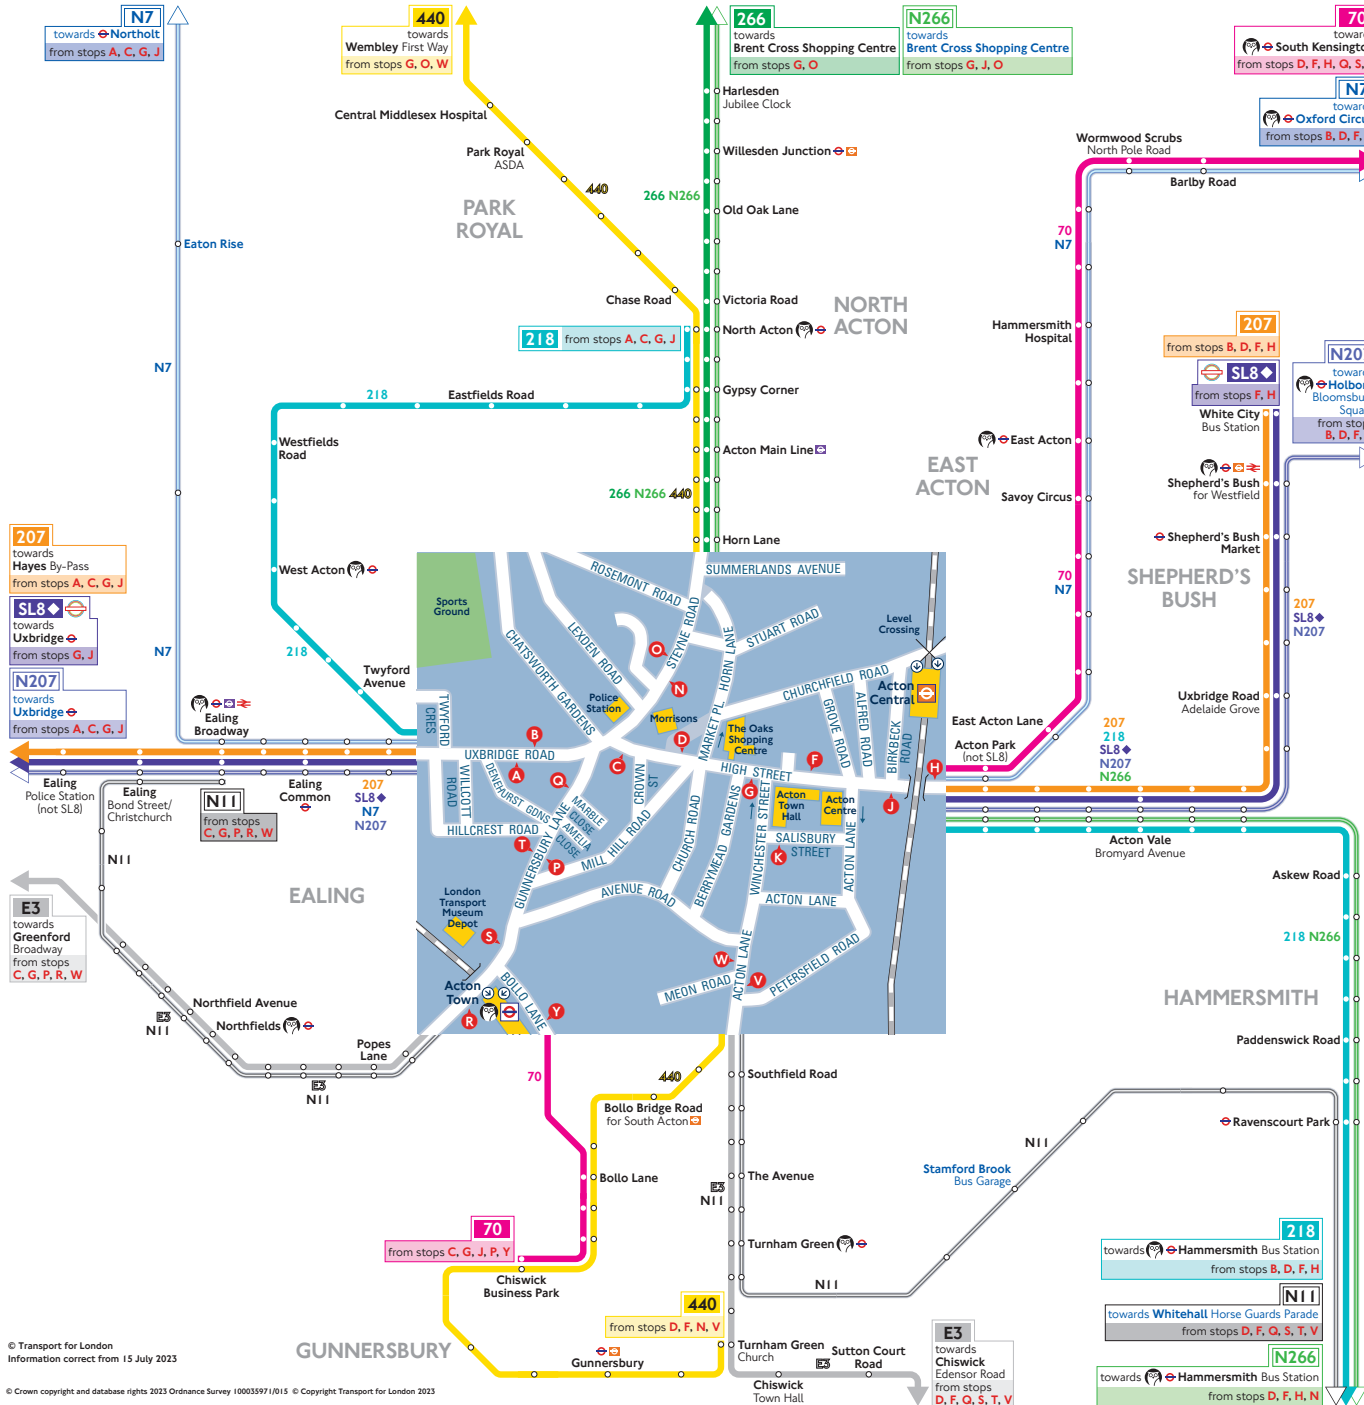

Buses from Acton Central

How to use this map

- Find your destination on the map
- See the coloured lines on the map for the bus routes that go to your destination
- Check the map (at the end of each coloured line) for the bus stops to catch your bus from
- Use the central map to find the nearest bus stop for your route
- Look for the bus stop letters at the top of the stop (see example for stop A to the right)

Key

- Superloop express bus route
- Connections with London Underground
- Connections with Elizabeth line
- Connections with DLR
- Connections with river boats
- Tube station with 24-hour service Friday and Saturday nights
- Express service

Superloop is a proposed network of express bus routes, that would help improve connections and journey times between key outer London town centres and transport hubs. For more information visit tfl.gov.uk/superloop

Ways to pay

- Use contactless (card or device). It's the same fare as Oyster pay as you go and you don't need to top up
- Download the free TFL app to top up or buy a ticket anytime, anywhere, or visit tfl.gov.uk/oyster. Alternatively, find your nearest Oyster Ticket Stop at tfl.gov.uk/ticketstopfinder or visit your nearest TFL station
- The Hopper fare offers you unlimited pay as you go Bus and Tram journeys within one hour. Always use the same card or device to touch in