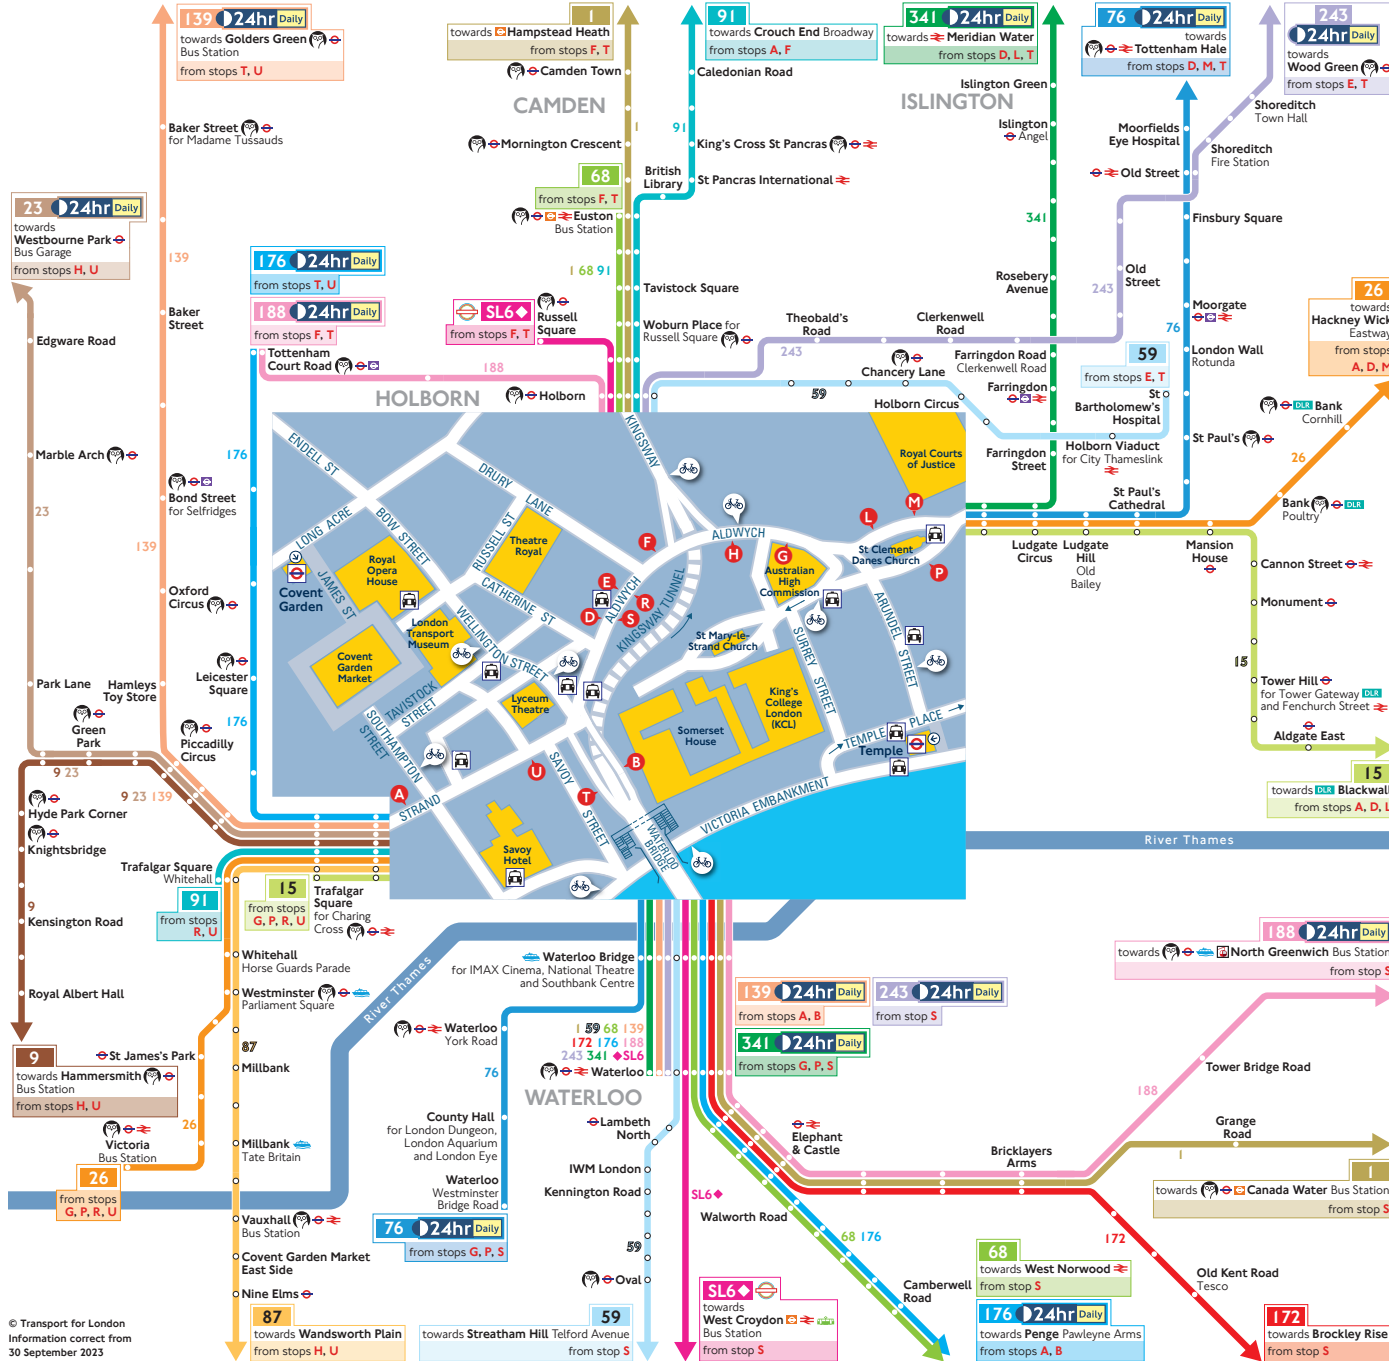

Buses from Aldwych

How to use this map

- Find your destination on the map
- See the coloured lines on the map for the bus routes that go to your destination
- Check the map (at the end of each coloured line) for the bus stops to catch your bus from
- Use the central map to find the nearest bus stop for your route
- Look for the bus stop letters at the top of the stop (see example for stop A to the right)

Key

- Superloop express bus route
- Connections with London Underground
- Connections with London Overground
- Connections with Elizabeth line
- Connections with National Rail
- Connections with DLR
- Connections with London Trams
- Connections with river boats
- Connections with London Cable Car
- Cycle hire docking station
- Taxi rank
- Tube/London Overground station with 24-hour service Friday and Saturday nights
- Express service (towards Russell Square morning weekday peak only, towards West Croydon evening weekday peak only)

SUPERLOOP

Superloop is a proposed network of express bus routes, that would help improve connections and journey times between key outer London town centres and transport hubs. For more information visit tfl.gov.uk/superloop

Ways to pay

- Use contactless (card or device). It's the same fare as Oyster pay as you go and you don't need to top up
- Download the free TfL app to top up or buy a ticket anytime, anywhere, or visit tfl.gov.uk/oyster. Alternatively, find your nearest Oyster Ticket Stop at tfl.gov.uk/ticketstopfinder or visit your nearest TfL station