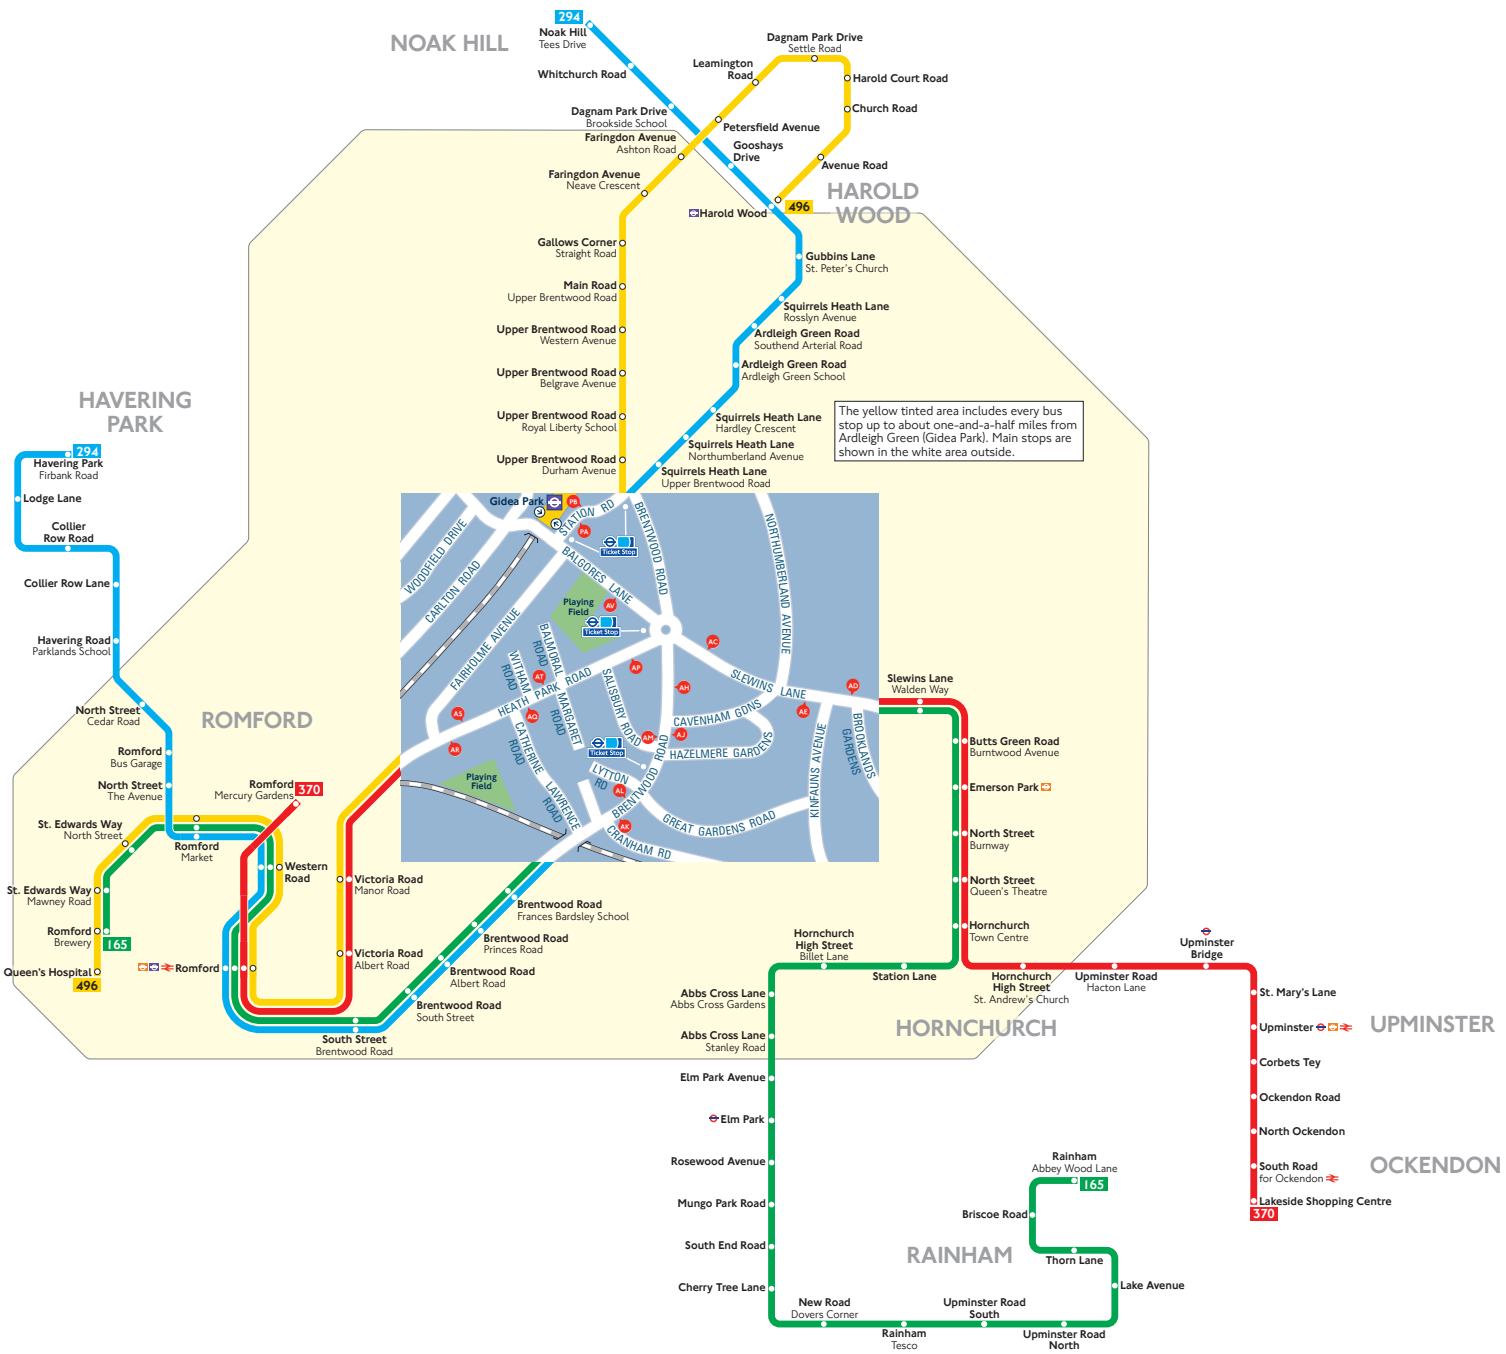

Buses from Ardleigh Green (Gidea Park)

Route finder

Bus route	Towards	Bus stops
165	Rainham Abbey Wood Lane	AC AD AL AH
	Romford	AB AH AJ AK
294	Havering Park	AH AU AV AW
	Noak Hill	AL AM AN AP
370	Lakeside Shopping Centre	AC AD AS AT
	Romford	AB AP AQ AR
496	Harold Wood	AS AT AU AV
	Romford Queen's Hospital	AP AQ AR AS

Other buses

Bus route	Towards	Bus stops
649 Sch	Campion School	AC AD AS AT
	Romford	AB AP AQ AR
650 Sch	Emerson Park Academy	AC AD AS AT
	Romford	AB AP AQ AR
674 Sch	Harold Hill	AL AM AN AP
	Romford	AH AU AV AW

Key

	Connections with London Underground
	Connections with London Overground
	Connections with Elizabeth line
	Connections with National Rail
Sch	School journeys

Ways to pay

Use contactless (card or device). It's the same fare as Oyster pay as you go and you don't need to top up

Download the free TfL app to top up or buy a ticket anytime, anywhere, or visit tfl.gov.uk/oyster. Alternatively, find your nearest Oyster Ticket Stop at tfl.gov.uk/ticketstopfinder or visit your nearest TfL station