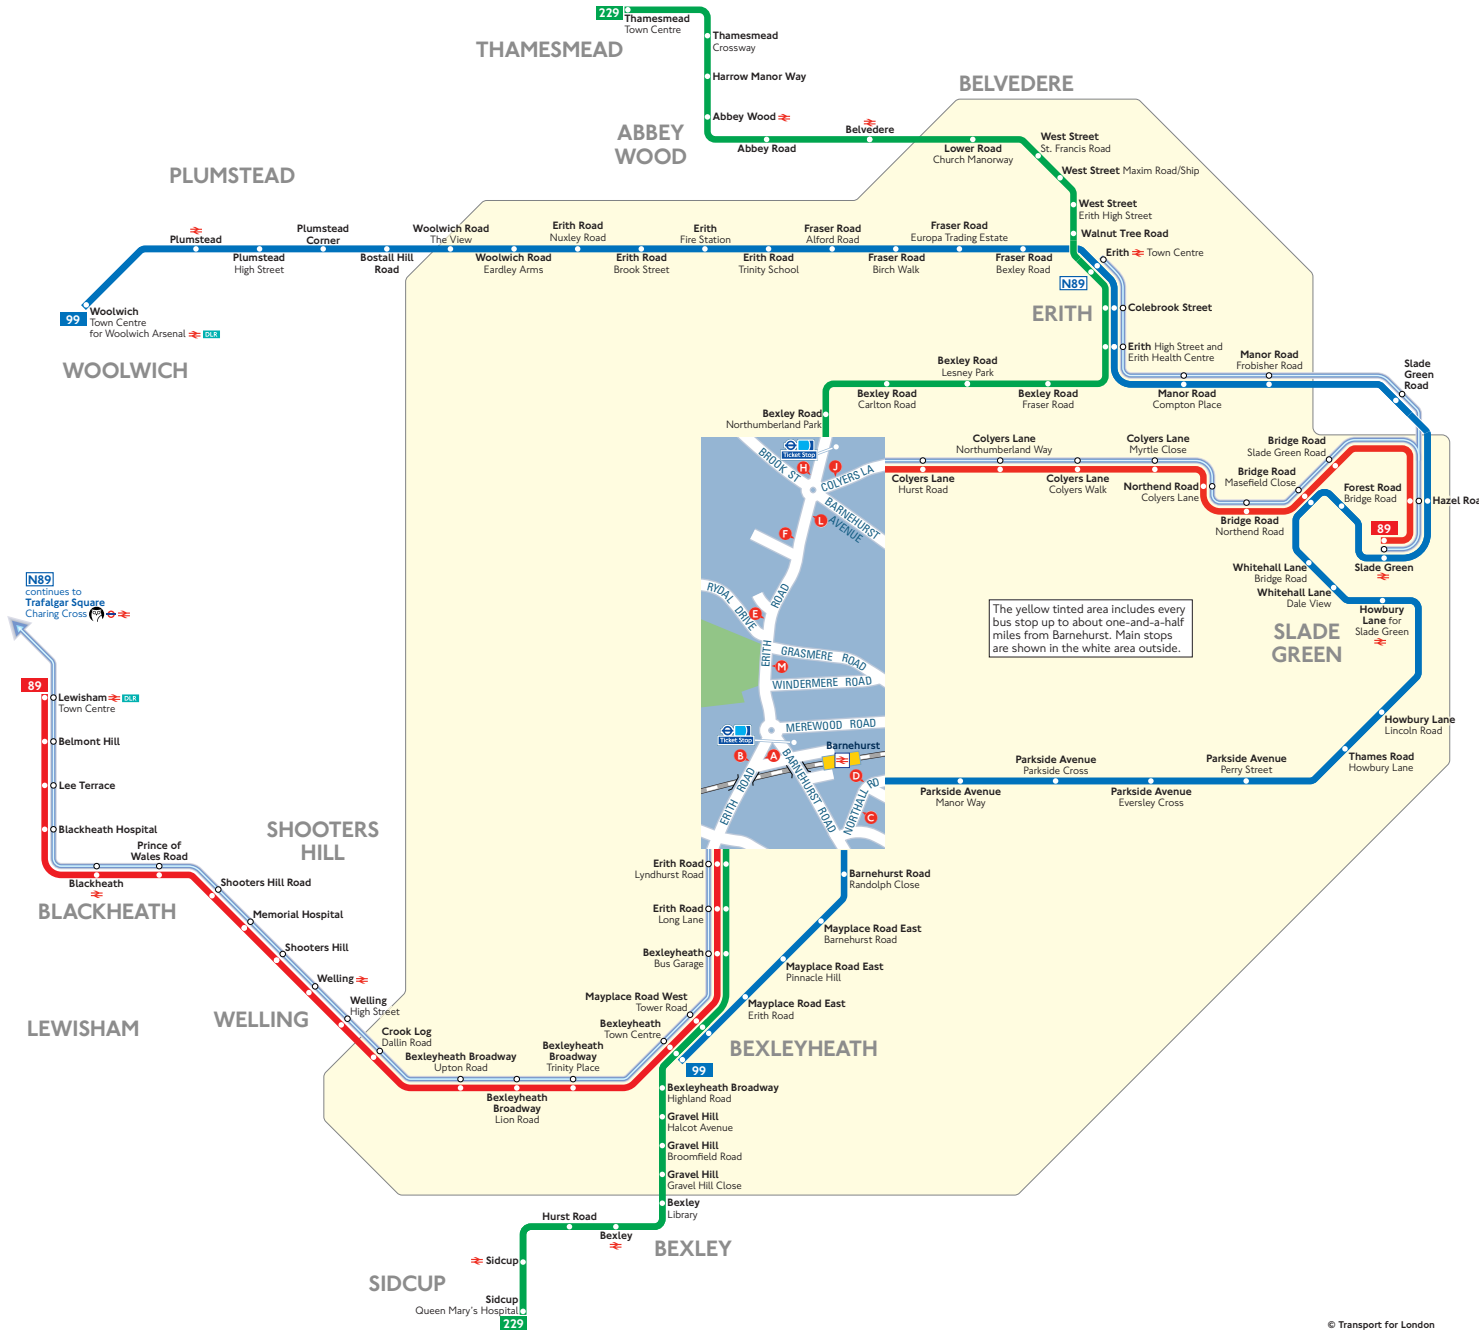

# Buses from Barnehurst

## Route finder

Bus route	Towards	Bus stops
<b>89</b>	Lewisham	<b>A L M</b>
	Slade Green	<b>B E F H</b>
<b>99</b>	Bexleyheath	<b>C</b>
	Woolwich	<b>D</b>
<b>229</b>	Sidcup	<b>A L M</b>
	Thamesmead	<b>B E F H</b>

## Night buses

Bus route	Towards	Bus stops
<b>N89</b>	Erith	<b>B E F H</b>
	Trafalgar Square	<b>A L M</b>

## Key

- 89** Day buses in black
- N89** Night buses in blue
- Connections with London Underground
- Connections with London Overground
- Connections with National Rail
- Connections with DLR
- Connections with river boats
- Tube station with 24-hour service Friday and Saturday nights
- Sch** School journey