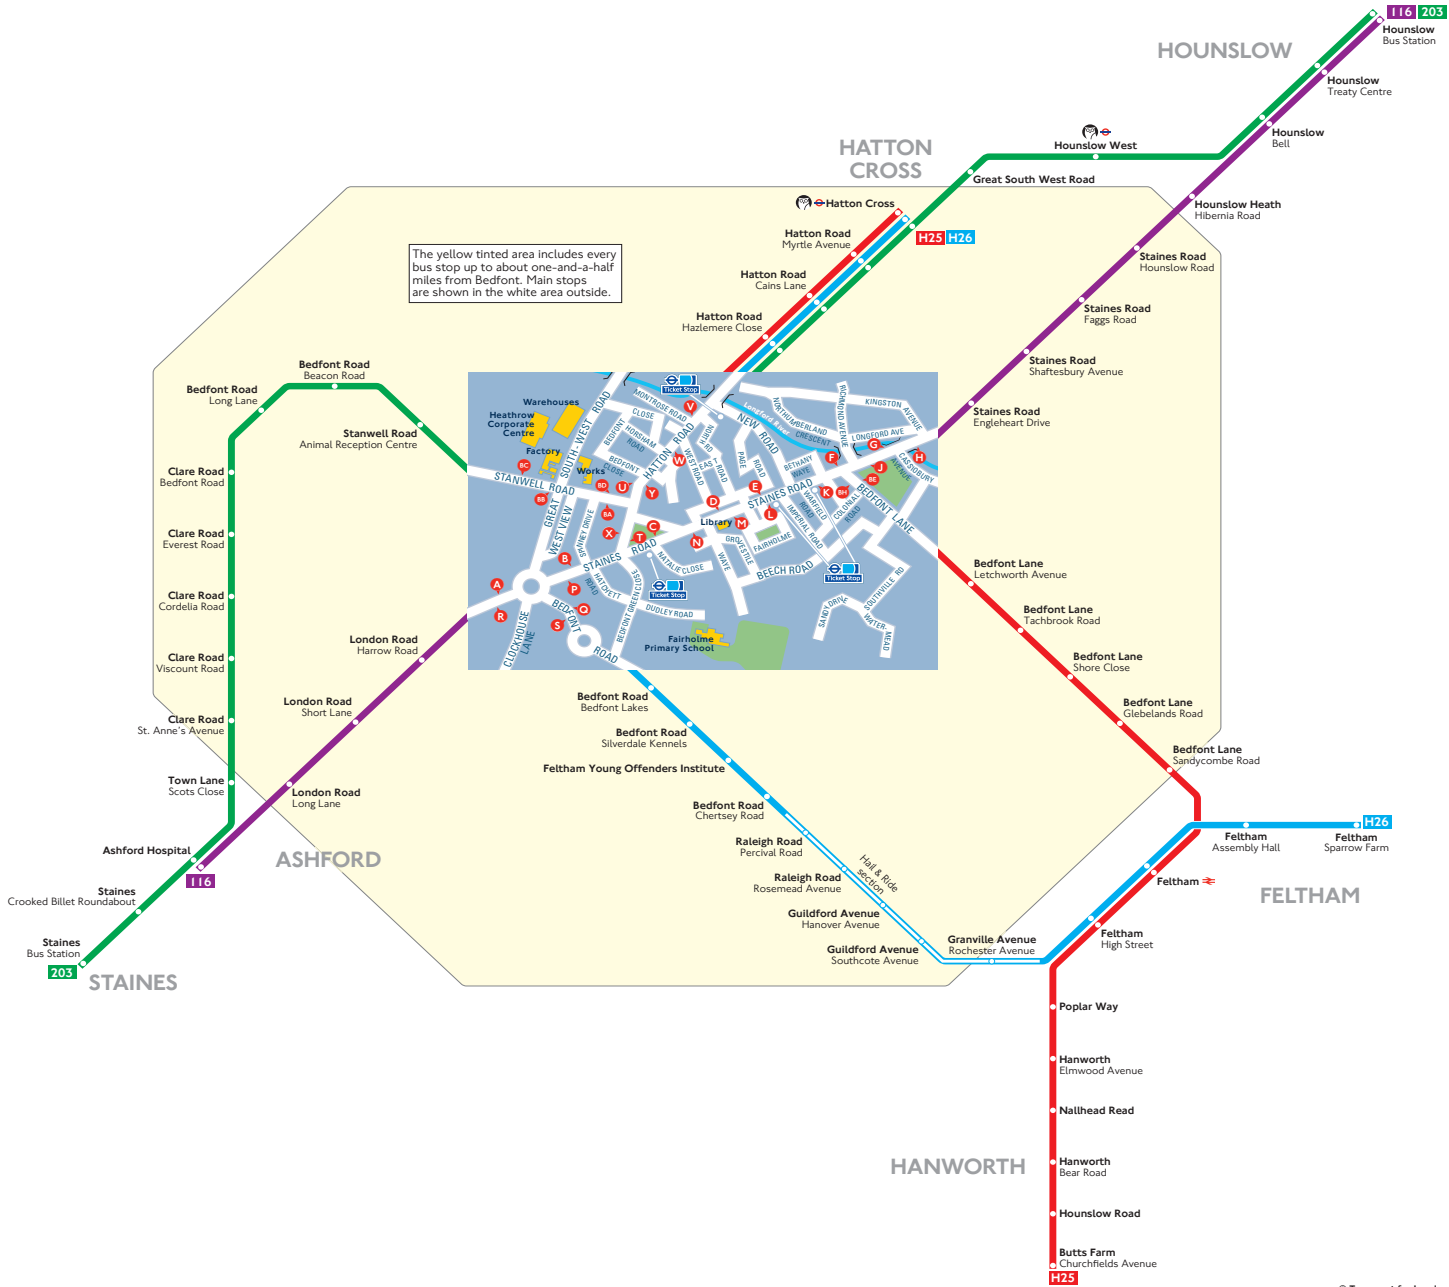

Buses from Bedfont

Route finder

Bus route	Towards	Bus stops
116	Ashford Hospital	H J K L M N P R
	Hounslow	A B C D E F G
	Hounslow	U V
203	Hounslow	W Y
	Staines	X
H25	Hanworth	C D E F T W Y
	Hatton Cross	K L M N U V X
	Feltham	P O T W Y
H26	Feltham	B S U V X
	Hatton Cross	

Key

- Connections with London Underground
- Connections with National Rail
- Tube station with 24-hour service Friday and Saturday nights

Ways to pay

- Use your contactless debit or credit card. It's the same fare as Oyster and there is no need to top up.
- Top up your Oyster pay as you go credit or buy Travelcards and bus & tram passes at around 4,000 shops across London.
- Sign up for an online account to top up online and see your travel history and spending.