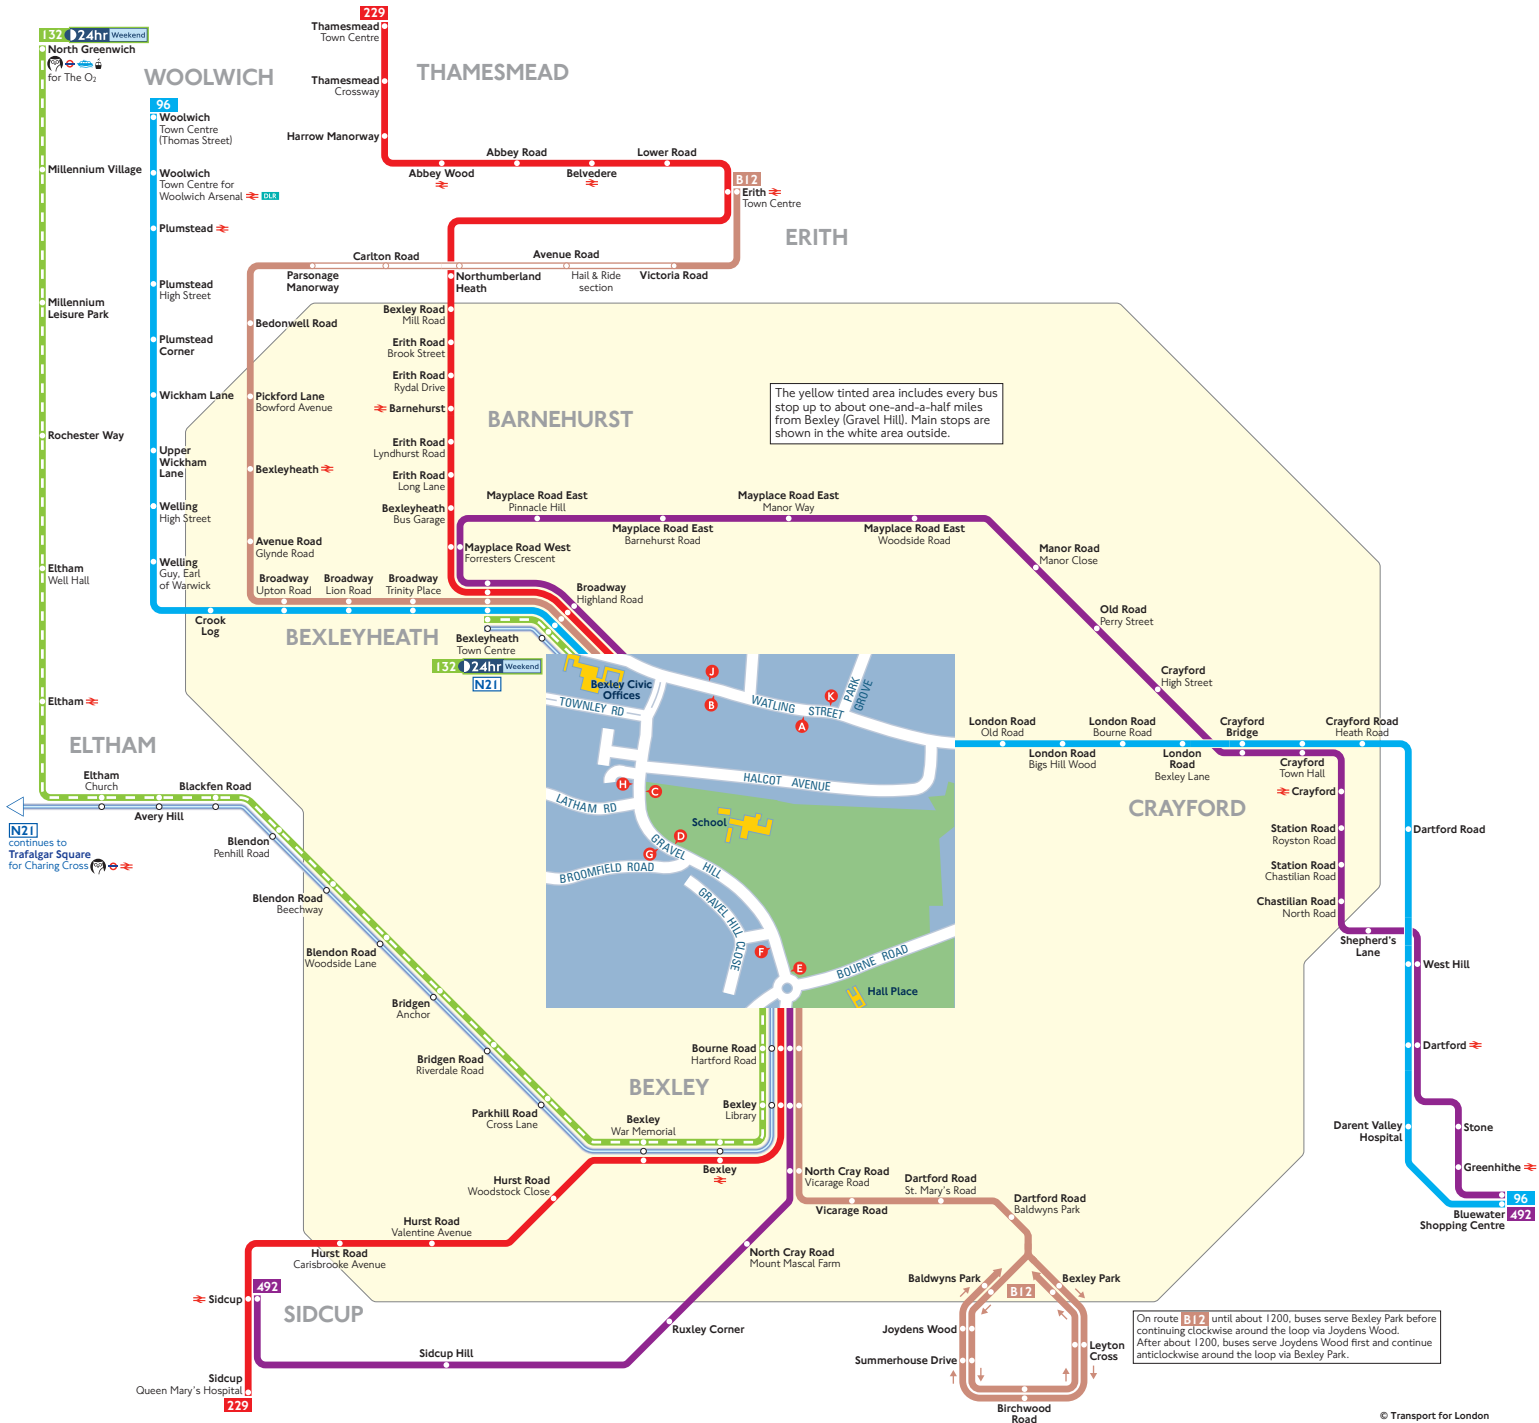

Buses from Bexley (Gravel Hill)

Route finder

Bus route	Towards	Bus stops
96	Bluewater Shopping Centre	J K
	Woolwich	A B
132	Bexleyheath	F G H
	North Greenwich	C D E
229	Sidcup	C D E
	Thamesmead	F G H
492	Bluewater Shopping Centre	F G H
	Sidcup	C D E
B12	Erith	F G H
	Joydens Wood	C D E

Night buses

Bus route	Towards	Bus stops
N21	Bexleyheath	F G H
	Trafalgar Square	C D E

Other buses

Bus route	Towards	Bus stops
601 Sch	Thamesmead	F G H
	Wilmington	C D E
669 Sch	Sidcup Cleeve Park School	C D E
	Thamesmead	F G H

Key

- 96 Day buses in black
- N21 Night buses in blue
- Connections with London Underground
- Connections with London Overground
- Connections with National Rail
- Connections with DLR
- Connections with river boats
- Connections with Emirates Air Line
- Operates daily with 24-hour service Friday and Saturday nights
- Tube station with 24-hour service Friday and Saturday nights
- Sch School journeys

Ways to pay

- Use your contactless debit or credit card. It's the same fare as Oyster and there is no need to top up.
- Top up your Oyster pay as you go credit or buy Travelcards and bus & tram passes at around 4,000 shops across London.
- Sign up for an online account to top up online and see your travel history and spending.