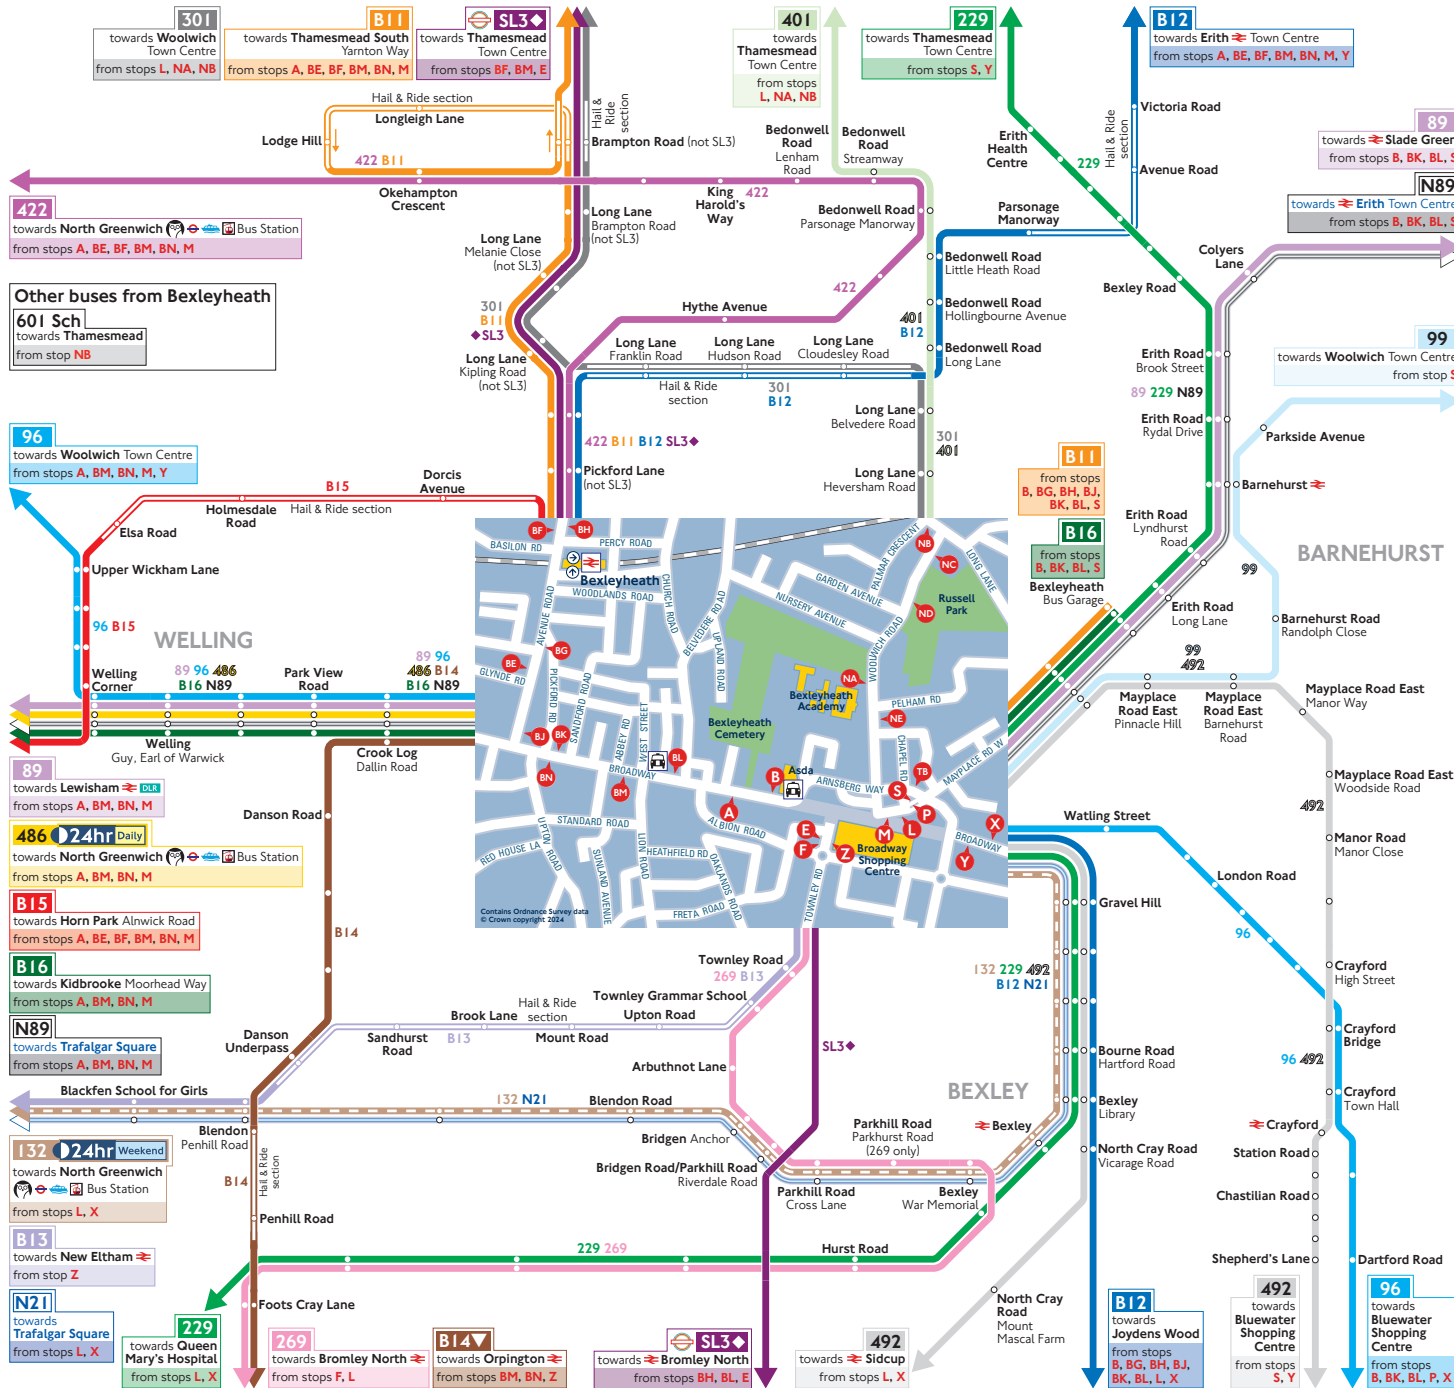

Buses from Bexleyheath

Other buses from Bexleyheath

601 Sch
towards Thamesmead
from stop NB

96
towards Woolwich Town Centre
from stops A, BM, BN, M, Y

89
towards Lewisham
from stops A, BM, BN, M

486 **24hr Daily**
towards North Greenwich Bus Station
from stops A, BM, BN, M

B15
towards Horn Park Alnwick Road
from stops A, BE, BF, BM, BN, M

B16
towards Kidbrooke Moorhead Way
from stops A, BM, BN, M

N89
towards Trafalgar Square
from stops A, BM, BN, M

132 **24hr Weekend**
towards North Greenwich Bus Station
from stops L, X

B13
towards New Eltham
from stop Z

N21
towards Trafalgar Square
from stops L, X

229
towards Queen Mary's Hospital
from stops L, X

269
towards Bromley North
from stops F, L

B14
towards Orpington
from stops BM, BN, Z

SL3
towards Bromley North
from stops BH, BL, E

492
towards Sidcup
from stops L, X

How to use this map

- Find your destination on the map
- See the coloured lines on the map for the bus routes that go to your destination
- Check the map (at the end of each coloured line) for the bus stops to catch your bus from
- Use the central map to find the nearest bus stop for your route
- Look for the bus stop letters at the top of the stop (see example for stop A to the right)

Key

- Superloop express bus route
- Connections with London Underground
- Connections with Elizabeth line
- Connections with National Rail
- Connections with DLR
- Connections with river boats
- Connections with London Cable Car
- Taxi rank
- Operates daily with 24-hour service Friday and Saturday nights
- Tube/London Underground station with 24-hour service Friday and Saturday nights
- Express service
- Mondays to Fridays except evenings
- Mondays to Saturdays and Sunday shopping hours only
- Sch School journeys

Superloop is a network of express bus routes that improves connections and journey times between key outer London town centres and transport hubs. For more information visit tfl.gov.uk/superloop

Ways to pay

- Use contactless (card or device). It's the same fare as Oyster pay as you go and you don't need to top up
- Download the free TfL app to top up or buy a ticket anytime, anywhere, or visit tfl.gov.uk/oyster. Alternatively, find your nearest Oyster Ticket Stop at tfl.gov.uk/ticketstopfinder or visit your nearest TfL station