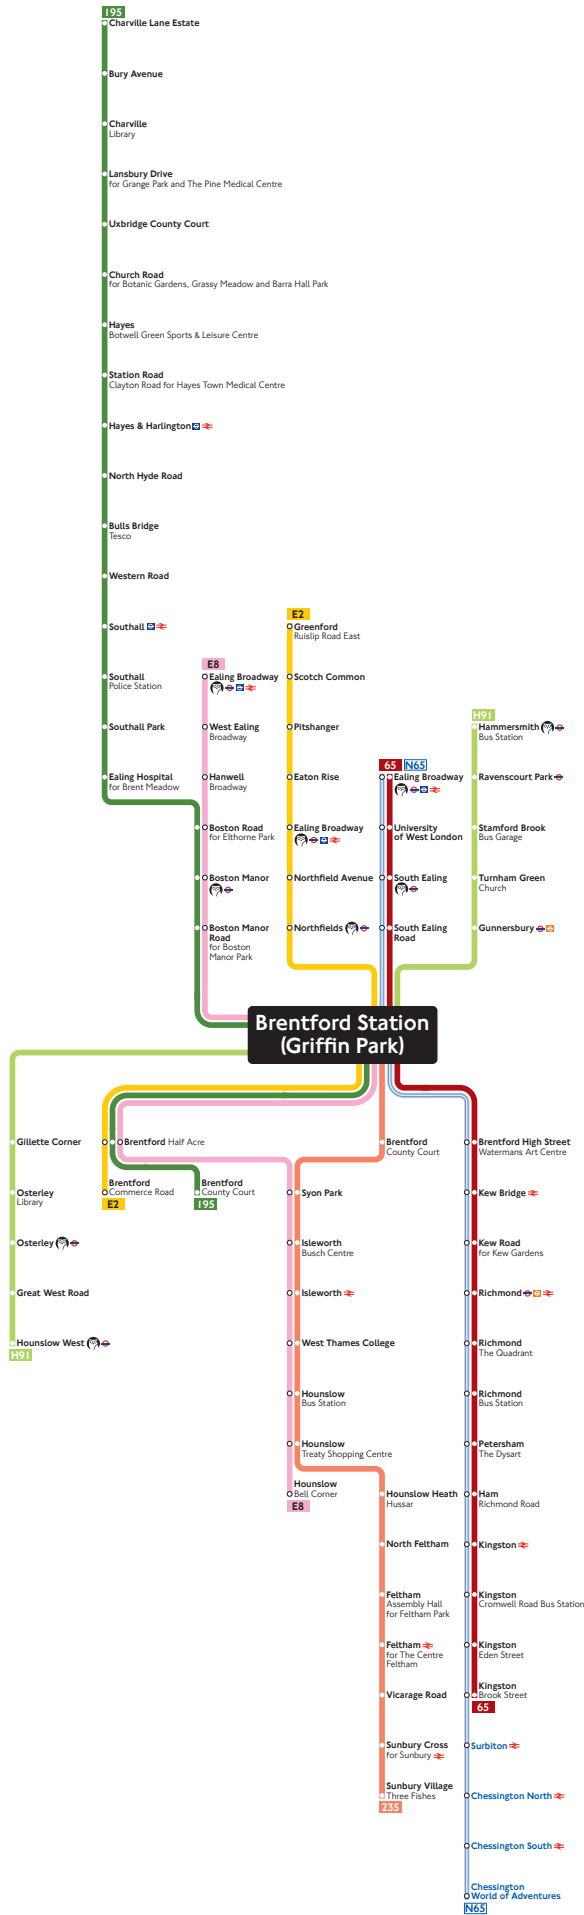

Buses from Brentford Station (Griffin Park)

© Crown copyright and database rights 2018 Ordnance Survey 100035971/015

Destination finder

Destination	Bus routes	Bus stops
B		
Boston Manor	195 E8	SL SK SY SA SM SR SC
Boston Manor Road for Boston Manor Park	195 E8	SL SK SY SA SM SR SC
Boston Road for Elthorne Park	195 E8	SL SK SY SA SM SR SC
Brentford Commerce Road	E2	SP SN SZ
Brentford County Court	195 235	SP SN SZ
Brentford Half Acre	195 E8 E2	SP SN SZ
Brentford High Street Watermans Art Centre	65 N65	SA SC
Bulls Bridge Tesco	195	SL SK SY SA SM SR SC
Bury Avenue	195	SL SK SY SA SM SR SC
C		
Charville Library	195	SL SK SY SA SM SR SC
Charville Lane Estate	195	SL SK SY SA SM SR SC
Chessington North	N65	SA SC
Chessington South	N65	SA SC
Chessington World of Adventures	N65	SA SC
Church Road for Botanic Gardens, Grassy Meadow and Barra Hall Park	195	SL SK SY SA SM SR SC
E		
Ealing Broadway	65 N65 E2 E8	SP SN SZ
Ealing Hospital for Brent Meadow	195	SL SK SY SA SM SR SC
Eaton Rise	E2	SP SN SZ
F		
Feltham for The Centre Feltham	235	SP SN SZ
Feltham Assembly Hall for Feltham Park	235	SP SN SZ
G		
Gillette Corner	H91	BU BV BA BB BY BZ
Great West Road	H91	BU BV BA BB BY BZ
Greenford Ruislip Road East	E2	SP SN SZ
Gunnersbury	H91	BU BV BA BB BY BZ
H		
Ham Richmond Road	65 N65	SA SC
Hammersmith Bus Station	H91	BU BV BA BB BY BZ
Hanwell Broadway	E8	SP SN SZ
Hayes Botwell Green Sports & Leisure Centre	195	SL SK SY SA SM SR SC
Hayes & Harlington	195	SL SK SY SA SM SR SC
Hounslow Bell Corner	E8	SP SN SZ
Hounslow Bus Station	235 E8	SP SN SZ
Hounslow Treaty Shopping Centre	235 E8	SP SN SZ
Hounslow Heath Hussar	235	SP SN SZ
Hounslow West	H91	BU BV BA BB BY BZ
I		
Isleworth Busch Centre	235 E8	SP SN SZ
Isleworth	235 E8	SP SN SZ

Key

	Connections with London Underground
	Connections with London Overground
	Connections with National Rail
	Connections with TfL Rail
	Tube station with 24-hour service Friday and Saturday nights