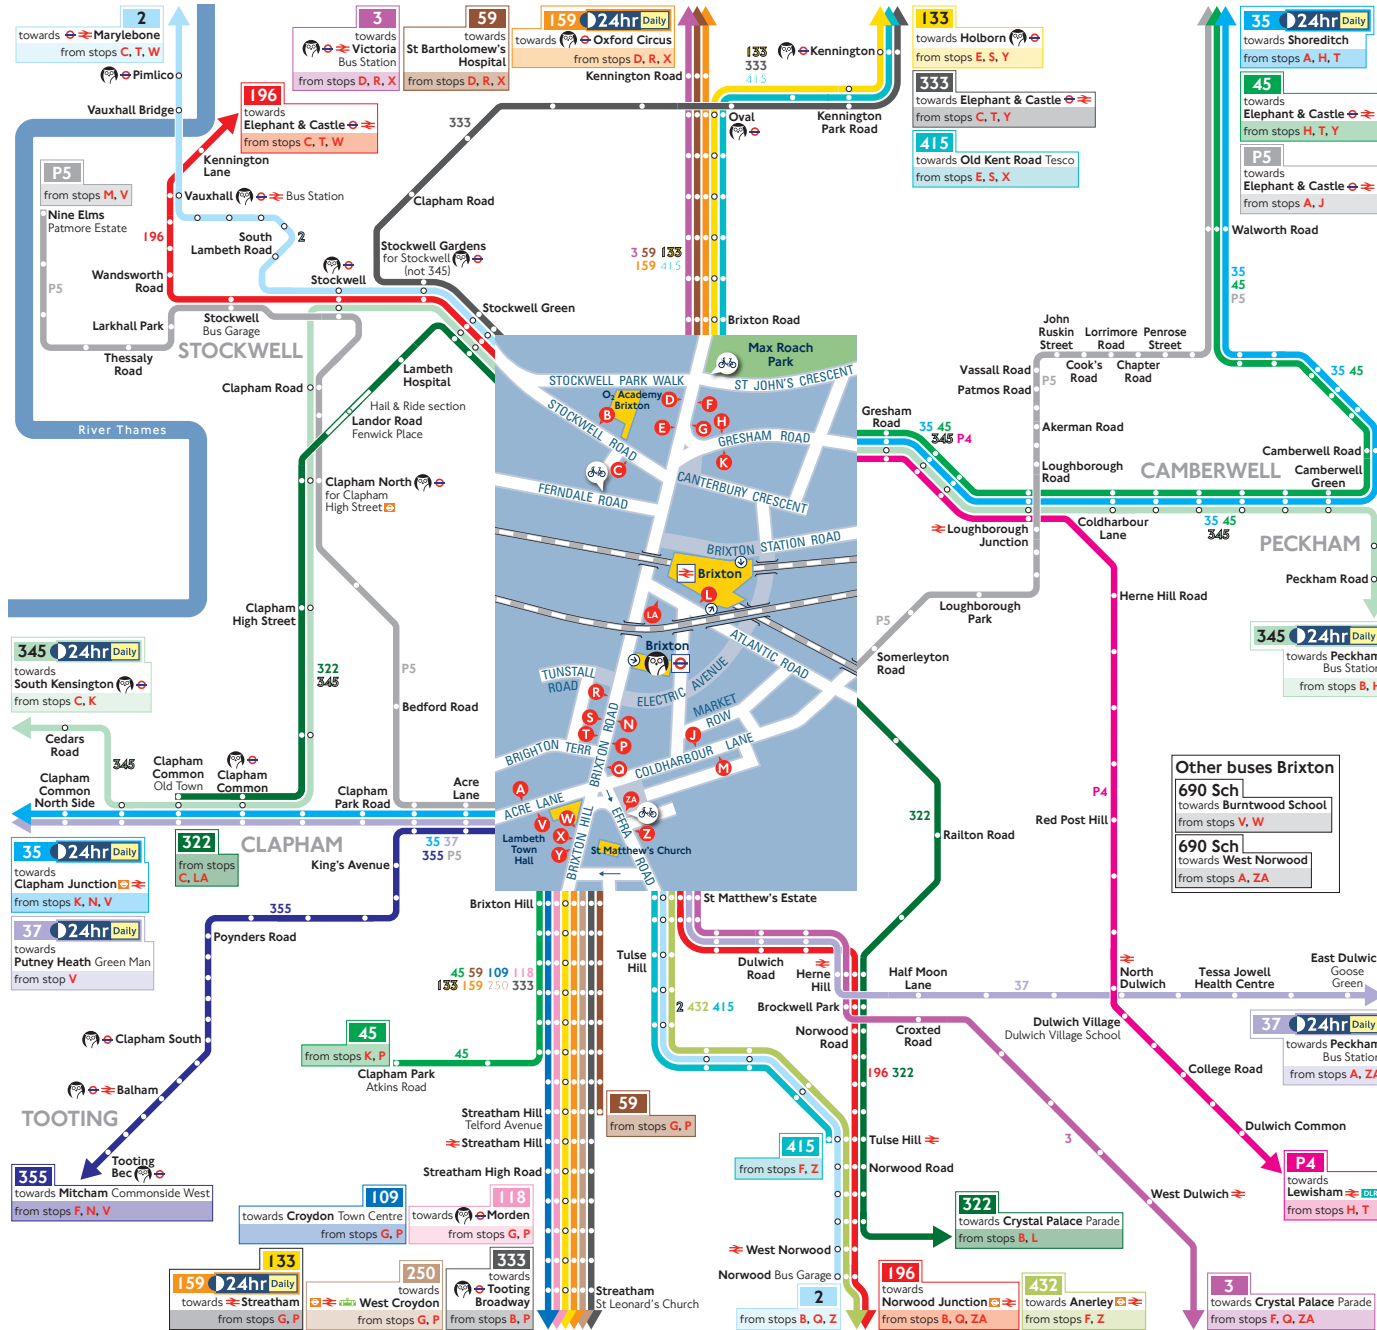

Buses from Brixton

Other buses Brixton

- **690 Sch** towards Burntwood School from stops V, W
- **690 Sch** towards West Norwood from stops A, ZA

How to use this map

- Find your destination on the map
- See the coloured lines on the map for the bus routes that go to your destination
- Check the map (at the end of each coloured line) for the bus stops to catch your bus from
- Use the central map to find the nearest bus stop for your route
- Look for the bus stop letters at the top of the stop (see example for stop **A** to the right)

Key

	Connections with London Underground
	Connections with London Overground
	Connections with Elizabeth line
	Connections with National Rail
	Connections with DLR
	Connections with London Trams
	Connections with river boats
	Cycle hire docking station
	Tube station with 24-hour service Friday and Saturday nights
	School journeys

Ways to pay

- Use contactless (card or device). It's the same fare as Oyster pay as you go and you don't need to top up
- Download the free TfL app to top up or buy a ticket anytime, anywhere, or visit tfl.gov.uk/oyster. Alternatively, find your nearest Oyster Ticket Stop at tfl.gov.uk/ticketstopfinder or visit your nearest TfL station
- The Hopper fare offers you unlimited pay as you go Bus and Tram journeys within one hour. Always use the same card or device to touch in
- If you fail to show on demand a ticket, validated smartcard or other travel authority valid for the whole of your journey you may be liable for a penalty fare or prosecuted.