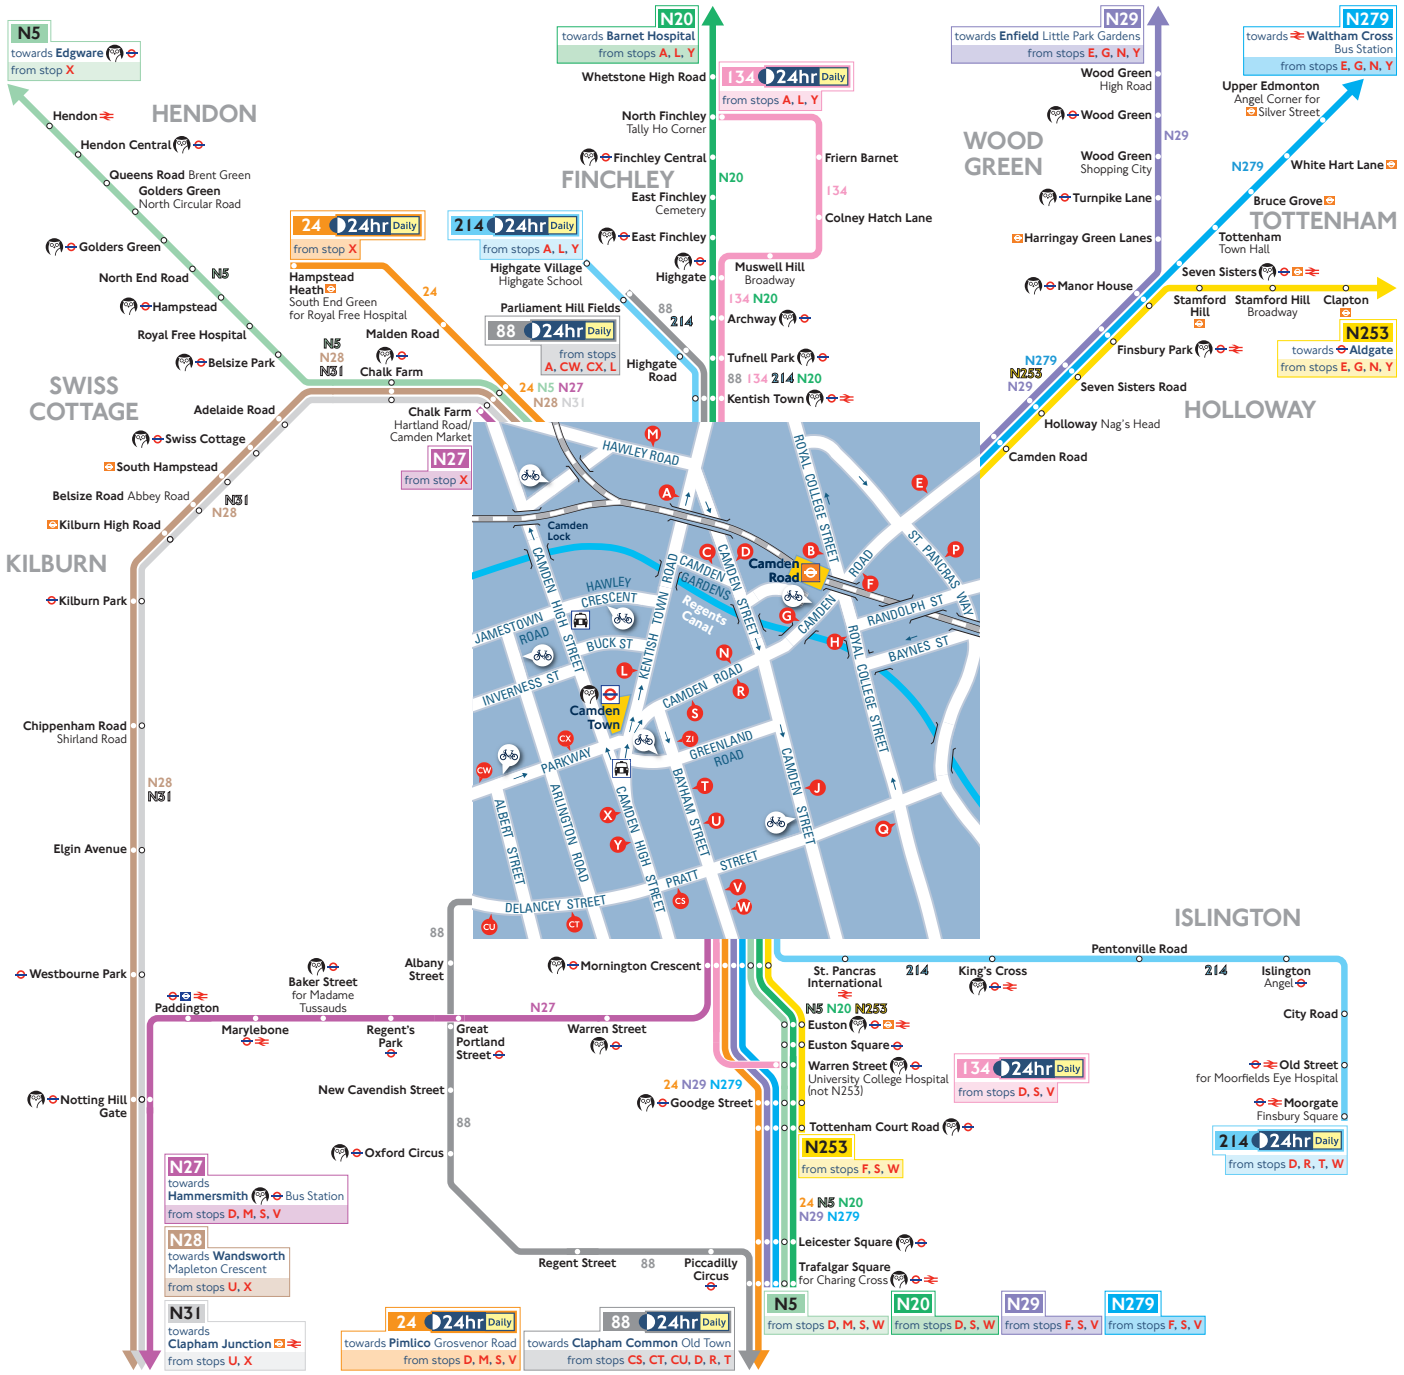

Night buses from Camden Town

How to use this map

- Find your destination on the map
- See the coloured lines on the map for the bus routes that go to your destination
- Check the map (at the end of each coloured line) for the bus stops to catch your bus from
- Use the central map to find the nearest bus stop for your route
- Look for the bus stop letters at the top of the stop (see example for stop A to the right)

Key

	Connections with London Underground
	Connections with London Overground
	Connections with TFL Rail
	Connections with National Rail
	Connections with river boats
	Cycle hire docking station
	Taxi rank
	Tube/Overground station with 24-hour service Friday and Saturday nights

Ways to pay

- Use contactless (card or device). It's the same fare as Oyster pay as you go and you don't need to top up
- Download the free TFL app to top up or buy a ticket anytime, anywhere, or visit tfl.gov.uk/oyster. Alternatively, find your nearest Oyster Ticket Stop at tfl.gov.uk/ticketstopfinder or visit your nearest TfL station
- The Hopper fare offers you unlimited pay as you go Bus and Tram journeys within one hour. Always use the same card or device to touch in
- If you fail to show on demand a ticket, validated smartcard or other travel authority valid for the whole of your journey you may be liable for a penalty fare or prosecuted.