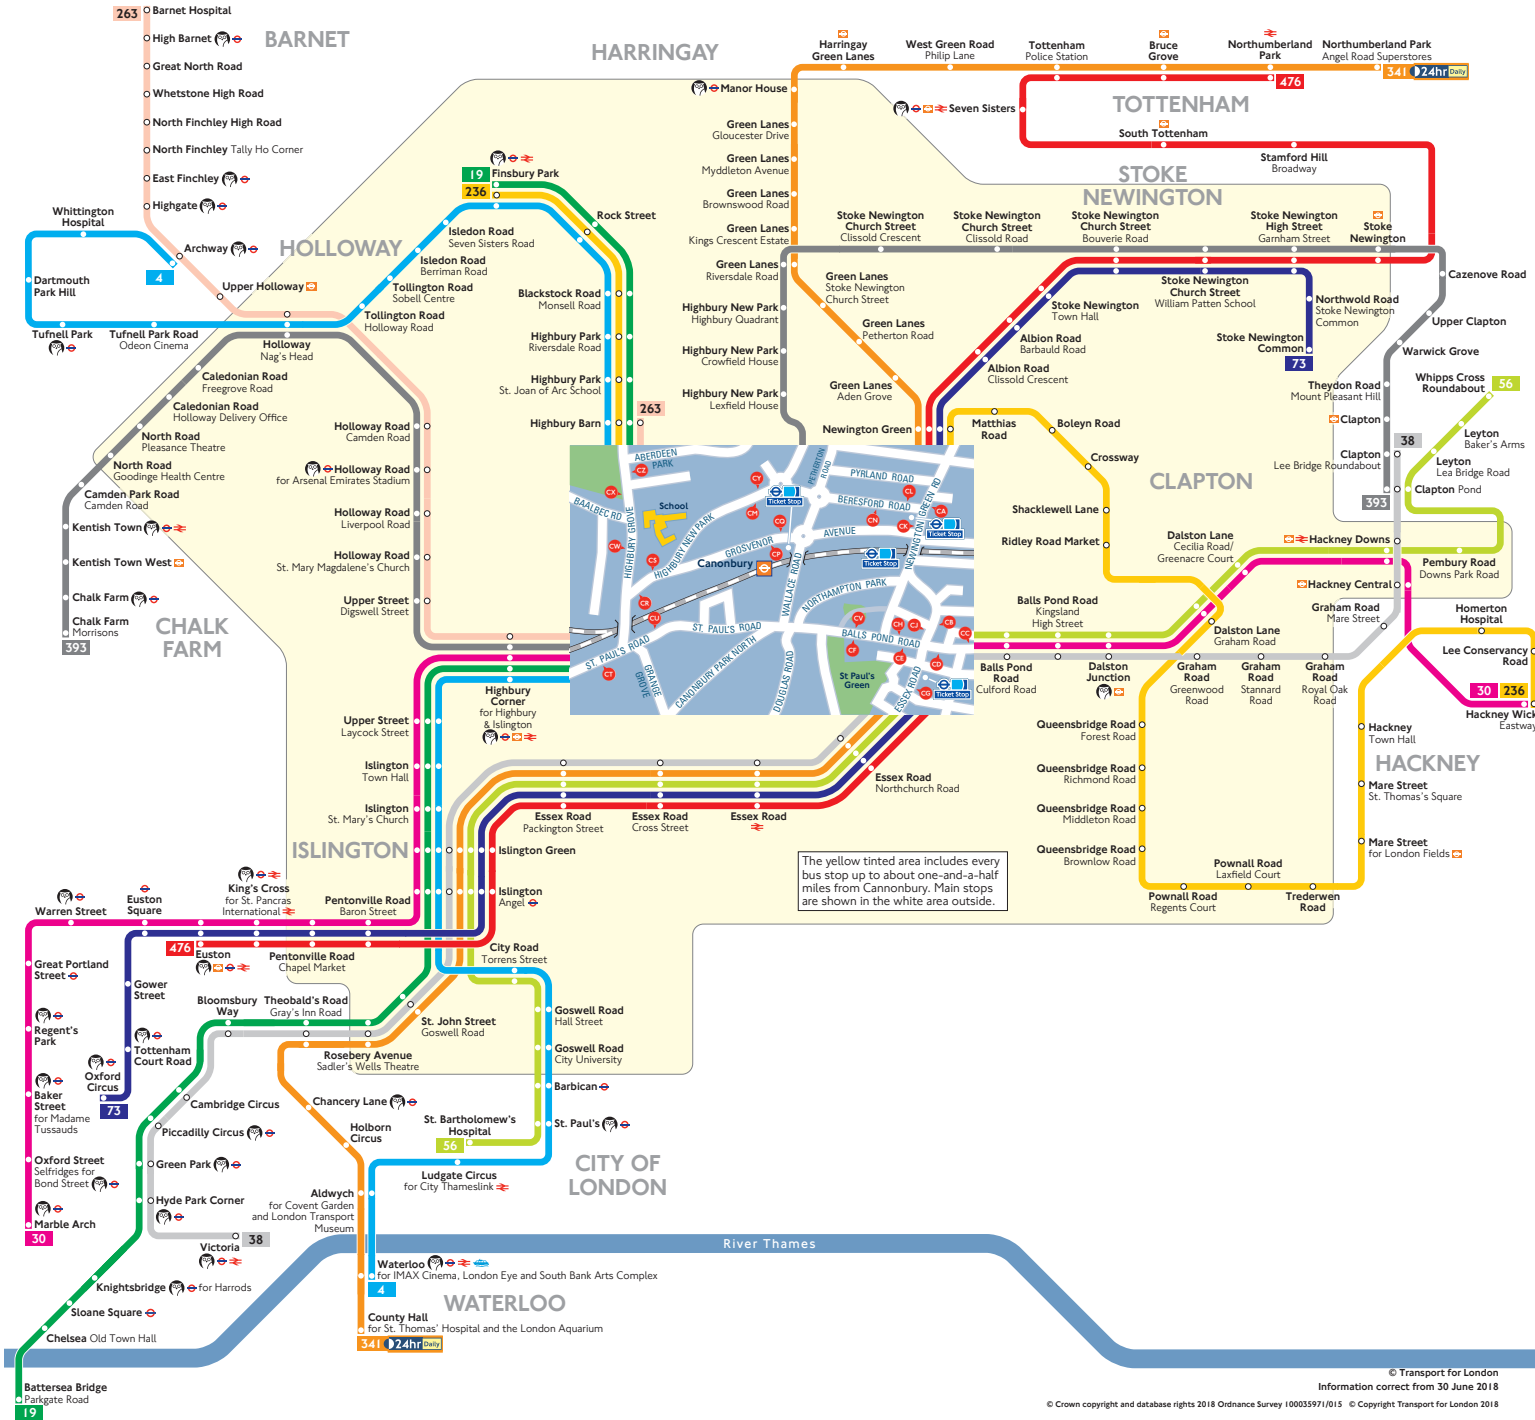

Buses from Canonbury

Route finder

Bus route	Towards	Bus stops
4	Archway	CV CX
19	Battersea Bridge	CF CT
30	Finsbury Park	CV CX
38	Hackney Wick	CF CT CU CV
56	Marble Arch	CD CF CT CV
73	Clapton	CC
236	Victoria	CD CE
263	St. Bartholomew's Hospital	CD CE
341	Whipps Cross	CC
393	Oxford Circus	CF CE CS
476	Stoke Newington	CF CX
	Finsbury Park	CF CN CE CR CW CX
	Hackney Wick	CF CE CS CT
	Barnet Hospital	CF CT
	Highbury Hospital	CV CX
	County Hall	CF CE CS
	Northumberland Park	CF CE CS
	Chalk Farm	CF CT CT
	Clapton	CF CE CS
	Euston	CF CE CS
	Northumberland Park	CF CE CS

Key

- Connections with London Underground
- Connections with London Overground
- Connections with National Rail
- Connections with DLR
- Connections with river boats
- Tube station/London Overground with 24-hour service Friday and Saturday nights

Ways to pay

- Use your contactless debit or credit card. It's the same fare as Oyster and there is no need to top up.
- Top up your Oyster pay as you go credit or buy Travelcards and bus & tram passes at around 4,000 shops across London.
- Sign up for an online account to top up online and see your travel history and spending.