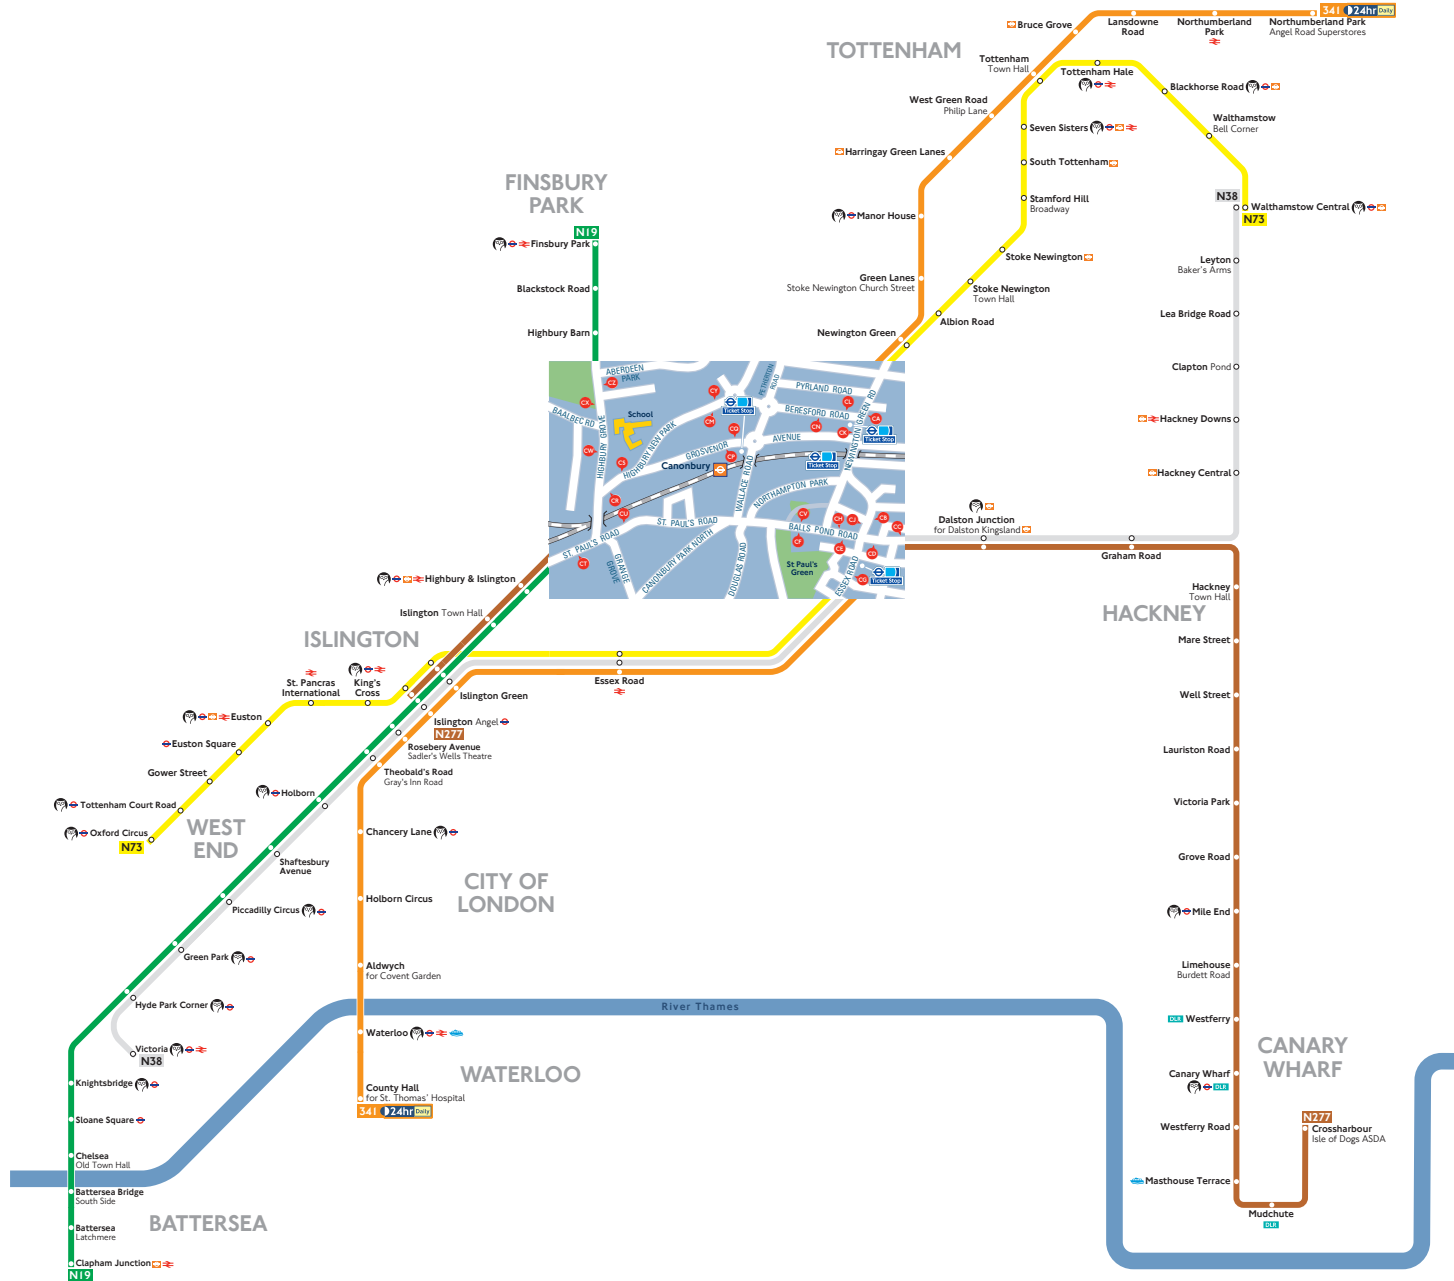

Night buses from Canonbury

Route finder

Bus route	Towards	Bus stops
341 24hr Daily	County Hall	CA CB CC
N19	Northumberland Park	CJ CK CL
N38	Clapham Junction	CT CZ
	Finsbury Park	CW CX
	Victoria	CD CE
N73	Walthamstow	CC
	Oxford Circus	CA CB CC
	Walthamstow	CJ CK
N277	Crossharbour	CF CH CI CJ
	Islington	CD CE CF CT

Key

- Connections with London Underground
- Connections with London Overground
- Connections with National Rail
- Connections with DLR
- Connections with river boats
- Tube/London Overground station with 24-hour service Friday and Saturday nights

Ways to pay

- Use your contactless debit or credit card. It's the same fare as Oyster and there is no need to top up.
- Top up your Oyster pay as you go credit or buy Travelcards and bus & tram passes at around 4,000 shops across London.
- Sign up for an online account to top up online and see your travel history and spending.