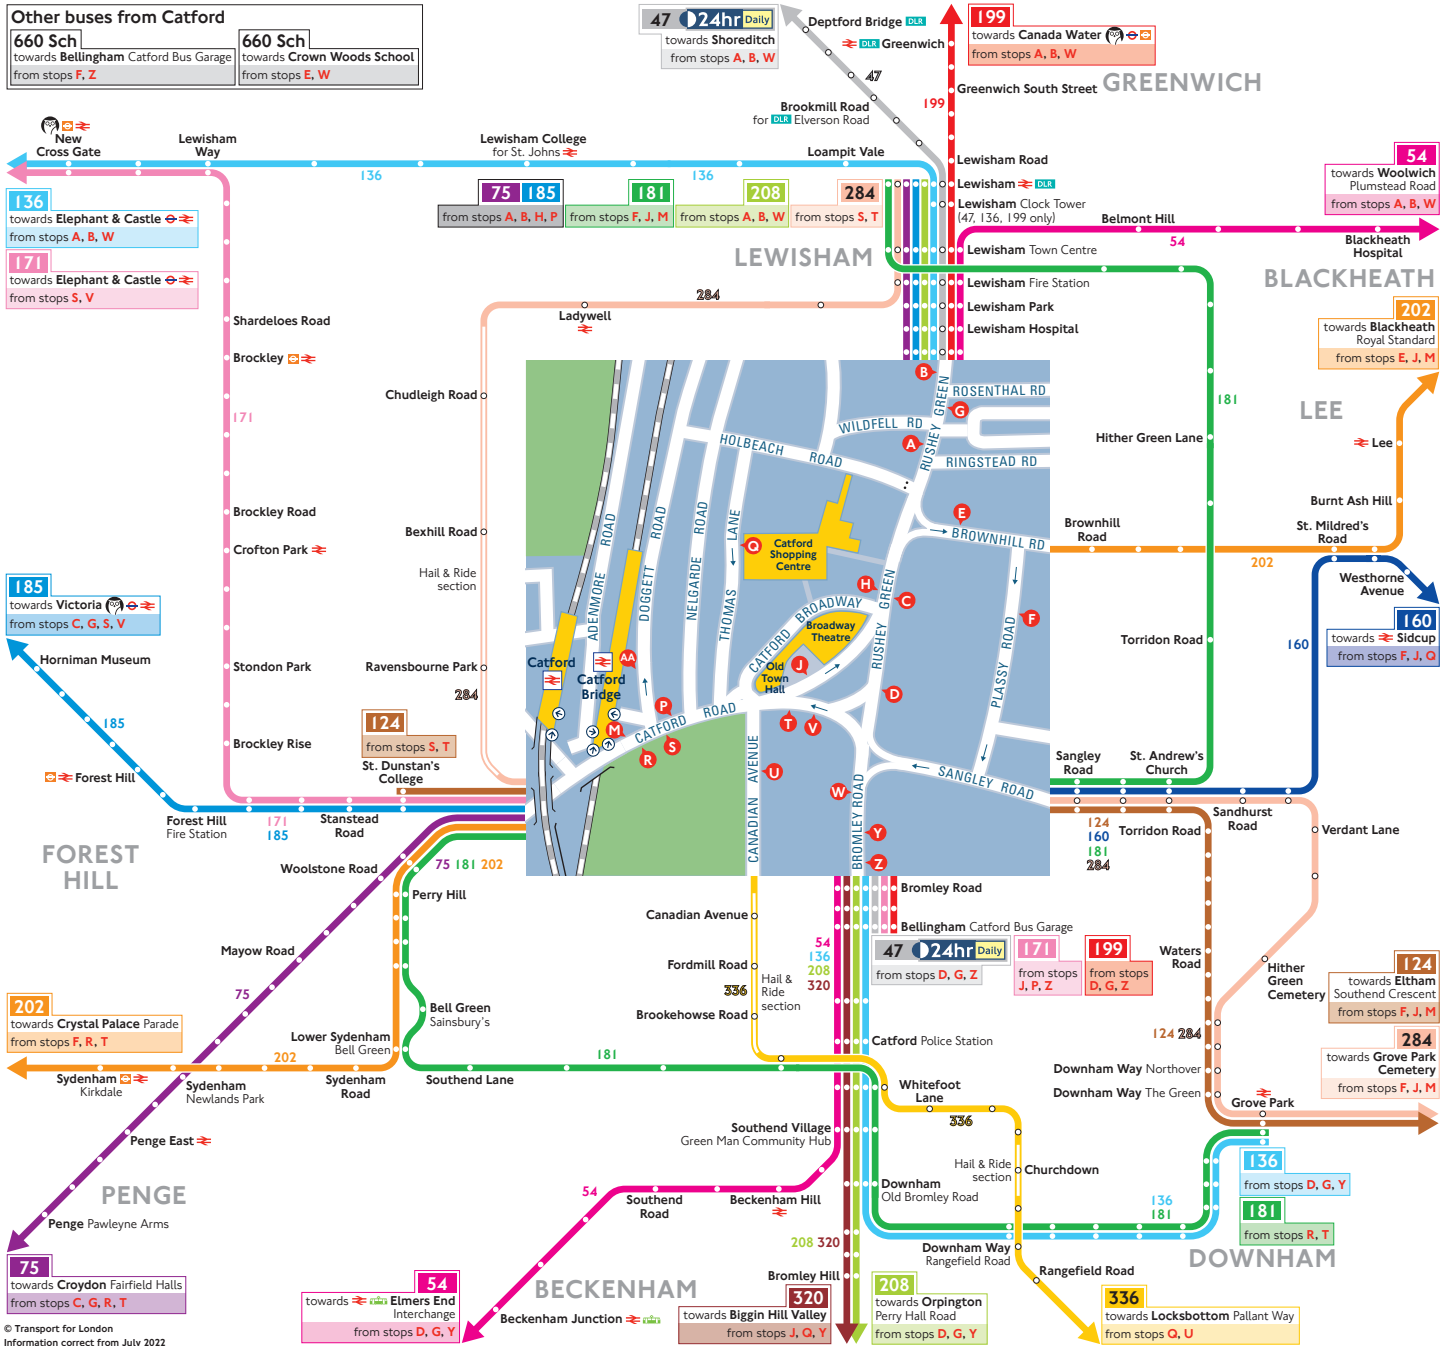

Buses from Catford

Other buses from Catford

660 Sch towards Bellingham Catford Bus Garage from stops F, Z

660 Sch towards Crown Woods School from stops E, W

How to use this map

- Find your destination on the map
- See the coloured lines on the map for the bus routes that go to your destination
- Check the map (at the end of each coloured line) for the bus stops to catch your bus from
- Use the central map to find the nearest bus stop for your route
- Look for the bus stop letters at the top of the stop (see example for stop A to the right)

Key

	Connections with London Underground
	Connections with London Overground
	Connections with Elizabeth line
	Connections with National Rail
	Connections with DLR
	Connections with London Trams
	Connections with river boats
	Tube/London Overground station with 24-hour service Friday and Saturday nights

Ways to pay

- Use contactless (card or device). It's the same fare as Oyster pay as you go and you don't need to top up
- Download the free TfL app to top up or buy a ticket anytime, anywhere, or visit tfl.gov.uk/oyster. Alternatively, find your nearest Oyster Ticket Stop at tfl.gov.uk/ticketstopfinder or visit your nearest TfL station
- The Hopper fare offers you unlimited pay as you go Bus and Tram journeys within one hour. Always use the same card or device to touch in
- If you fail to show on demand a ticket, validated smartcard or other travel authority valid for the whole of your journey you may be liable for a penalty fare or prosecuted.