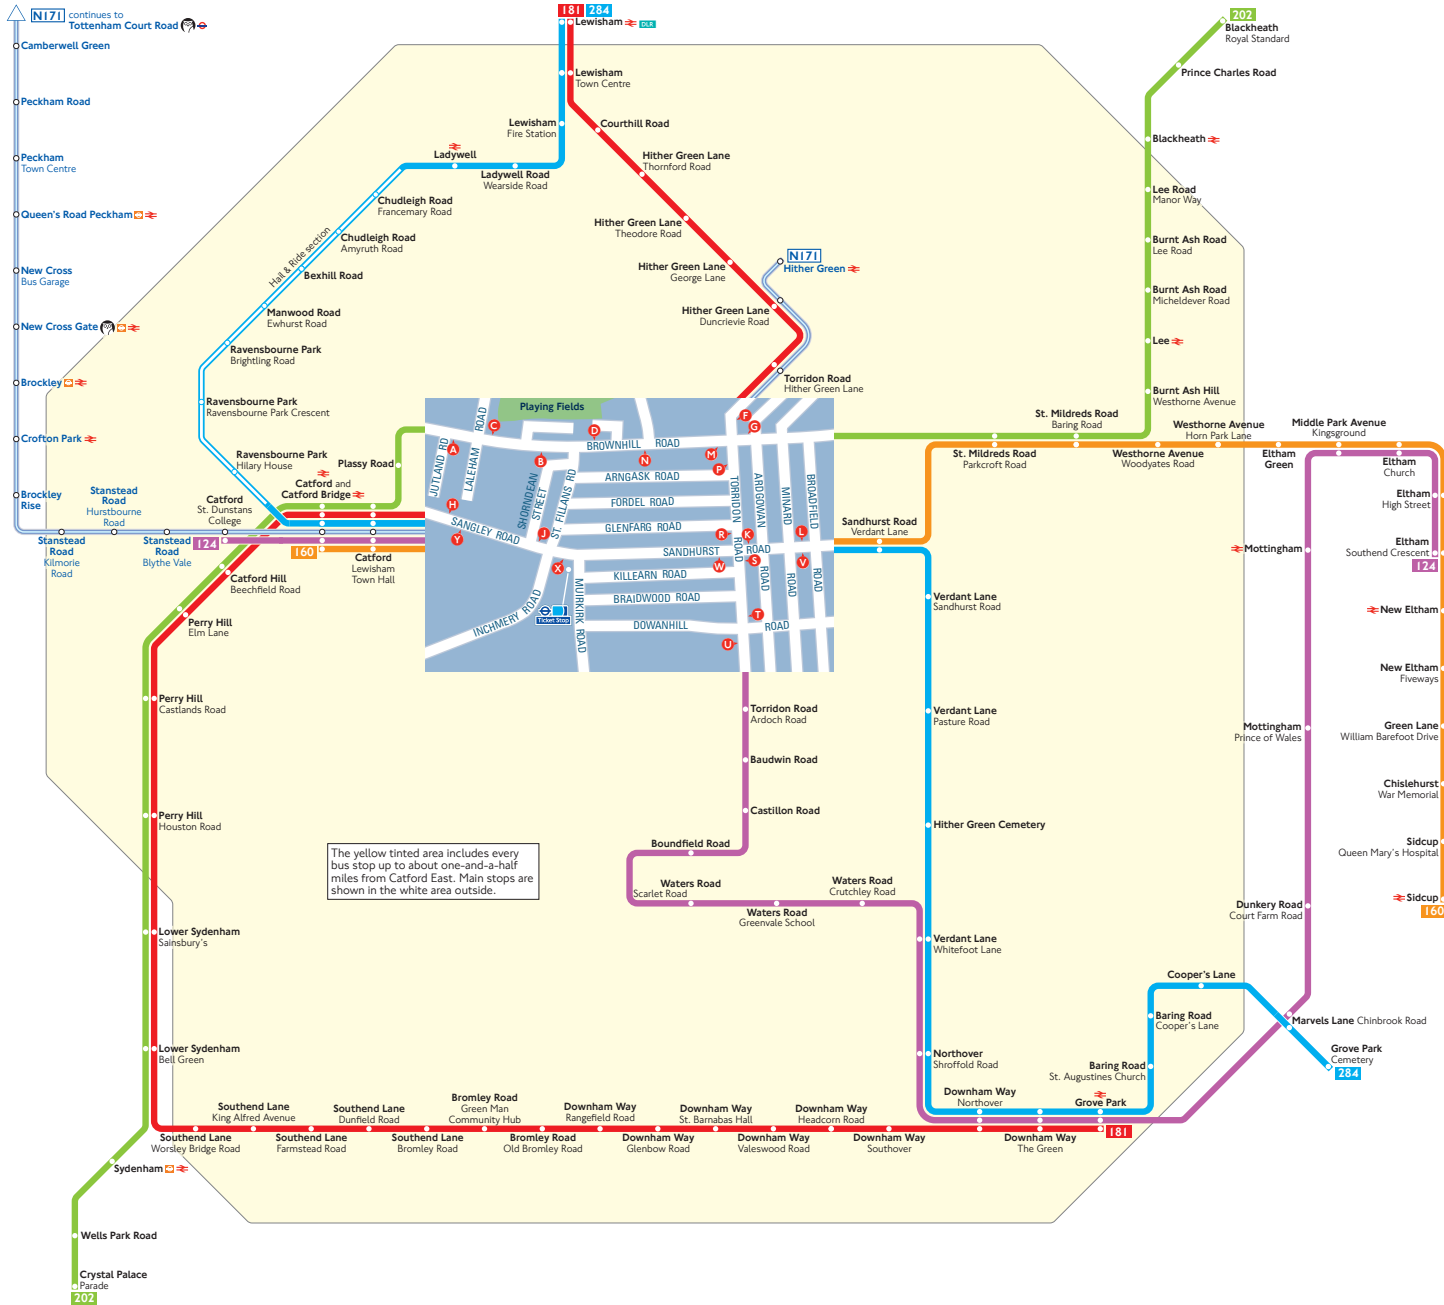

Buses from Catford East

Route finder

Bus route	Towards	Bus stops
124	Catford	U W X Y
160	Catford	H J S T
160	Sidcup	V W X Y
181	Grove Park	H J K L
181	Lewisham	F W X Y
202	Blackheath	C D G
284	Crystal Palace	A B M N
284	Lewisham	H J K L
284	Lewisham	V W X Y

Night buses

Bus route	Towards	Bus stops
N171	Hither Green	H J P R
N171	Tottenham Court Road	F W X Y

Other buses

Bus route	Towards	Bus stops
660 Sch	Avery Hill	C D G
660 Sch	Bellingham	A B M N

Key

- 124 Day buses in black
- N171 Night buses in blue
- Connections with London Underground
- Connections with London Underground
- Connections with National Rail
- Connections with DLR
- Connections with river boats
- Tube/London Overground station with 24-hour service Friday and Saturday nights
- Sch School journeys

Ways to pay

Use your contactless debit or credit card. It's the same fare as Oyster and there is no need to top up.

Top up your Oyster pay as you go credit or buy Travelcards and bus & tram passes at around 4,000 shops across London.

Sign up for an online account to top up online and see your travel history and spending.