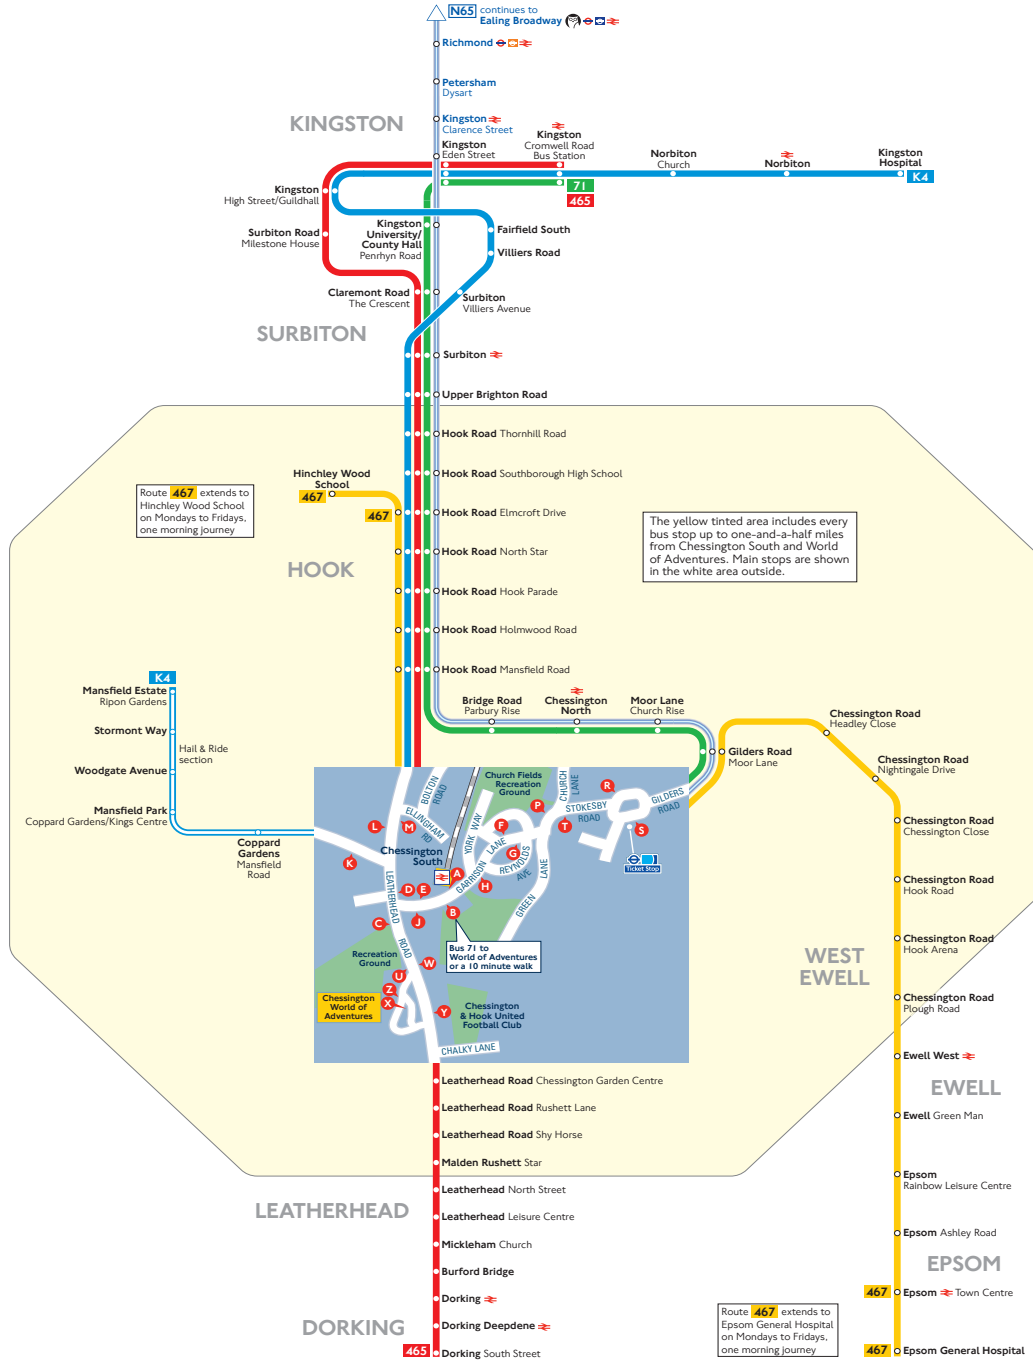

# Buses from Chessington South and World of Adventures

## Route finder

Bus route	Towards	Bus stops
<b>71</b>	Kingston	A C E F P R U Z
<b>465</b>	Dorking	D M W Y
	Kingston	C L U X
<b>467</b>	Epsom +	A D E F M P R
	Epsom General Hospital ▼	A D E F M P R
	Hinchley Wood School ▼	B G H J L S T
	Hook +	B G H J L S T
<b>K4</b>	Kingston Hospital ★	L
	Mansfield Estate ★	K M

Chessington World of Adventures is about a 10 minute walk from Chessington South Station, or you can take bus route

**71** from stop **B**

## Key

71	Day buses in black
65	Night buses in blue
	Connections with London Underground
	Connections with London Overground
	Connections with TFL Rail
	Connections with National Rail
	Tube station with 24-hour service Friday and Saturday nights
★	Mondays to Saturdays only
+	Mondays to Saturdays except evenings
▼	Mondays to Fridays one morning journey
Sch	School journeys