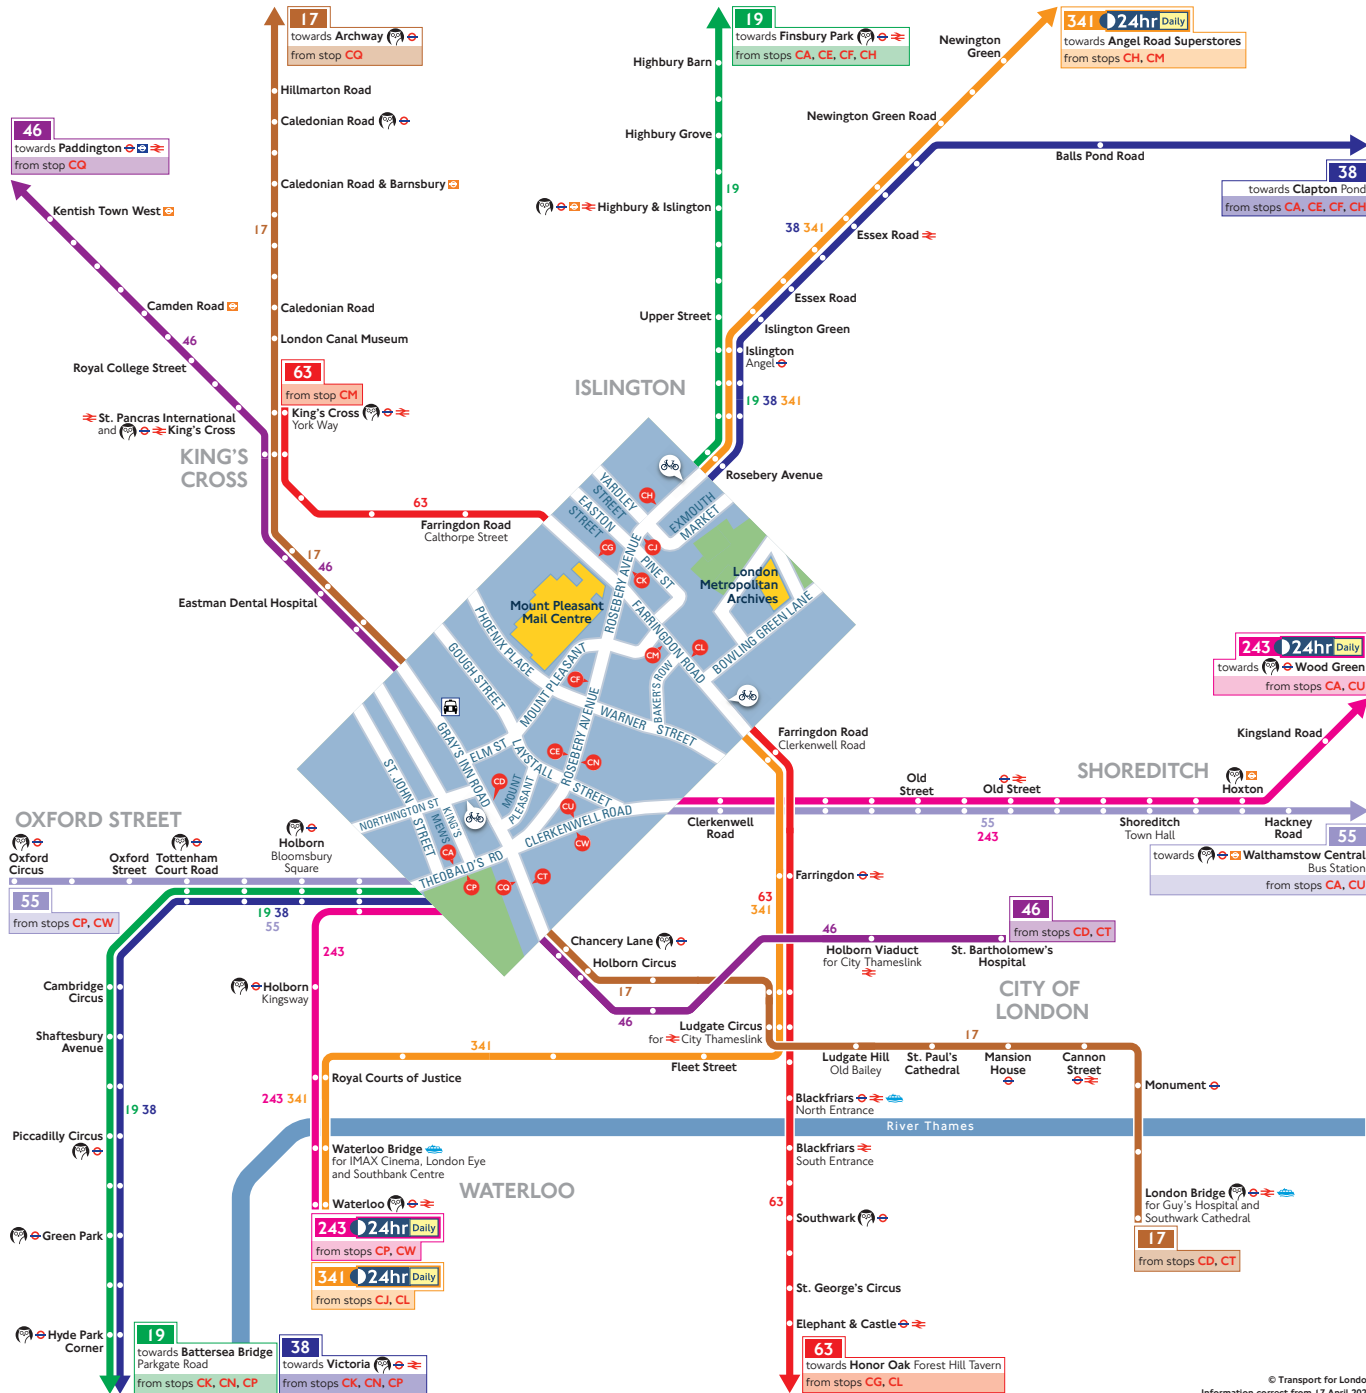

Buses from Clerkenwell

How to use this map

- Find your destination on the map
- See the coloured lines on the map for the bus routes that go to your destination
- Check the map (at the end of each coloured line) for the bus stops to catch your bus from
- Use the central map to find the nearest bus stop for your route
- Look for the bus stop letters at the top of the stop (see example for stop A to the right)

Key

	Connections with London Underground
	Connections with London Overground
	Connections with TFL Rail
	Connections with National Rail
	Connections with river boats
	Cycle hire docking station
	Taxi rank
	Tube/London Overground station with 24-hour service Friday and Saturday nights

Ways to pay

- Use contactless (card or device). It's the same fare as Oyster pay as you go and you don't need to top up
- Download the free TfL app to top up or buy a ticket anytime, anywhere, or visit tfl.gov.uk/oyster. Alternatively, find your nearest Oyster Ticket Stop at tfl.gov.uk/ticketstopfinder or visit your nearest TfL station
- The Hopper fare offers you unlimited pay as you go Bus and Tram journeys within one hour. Always use the same card or device to touch in
- If you fail to show on demand a ticket, validated smartcard or other travel authority valid for the whole of your journey you may be liable for a penalty fare or prosecuted.