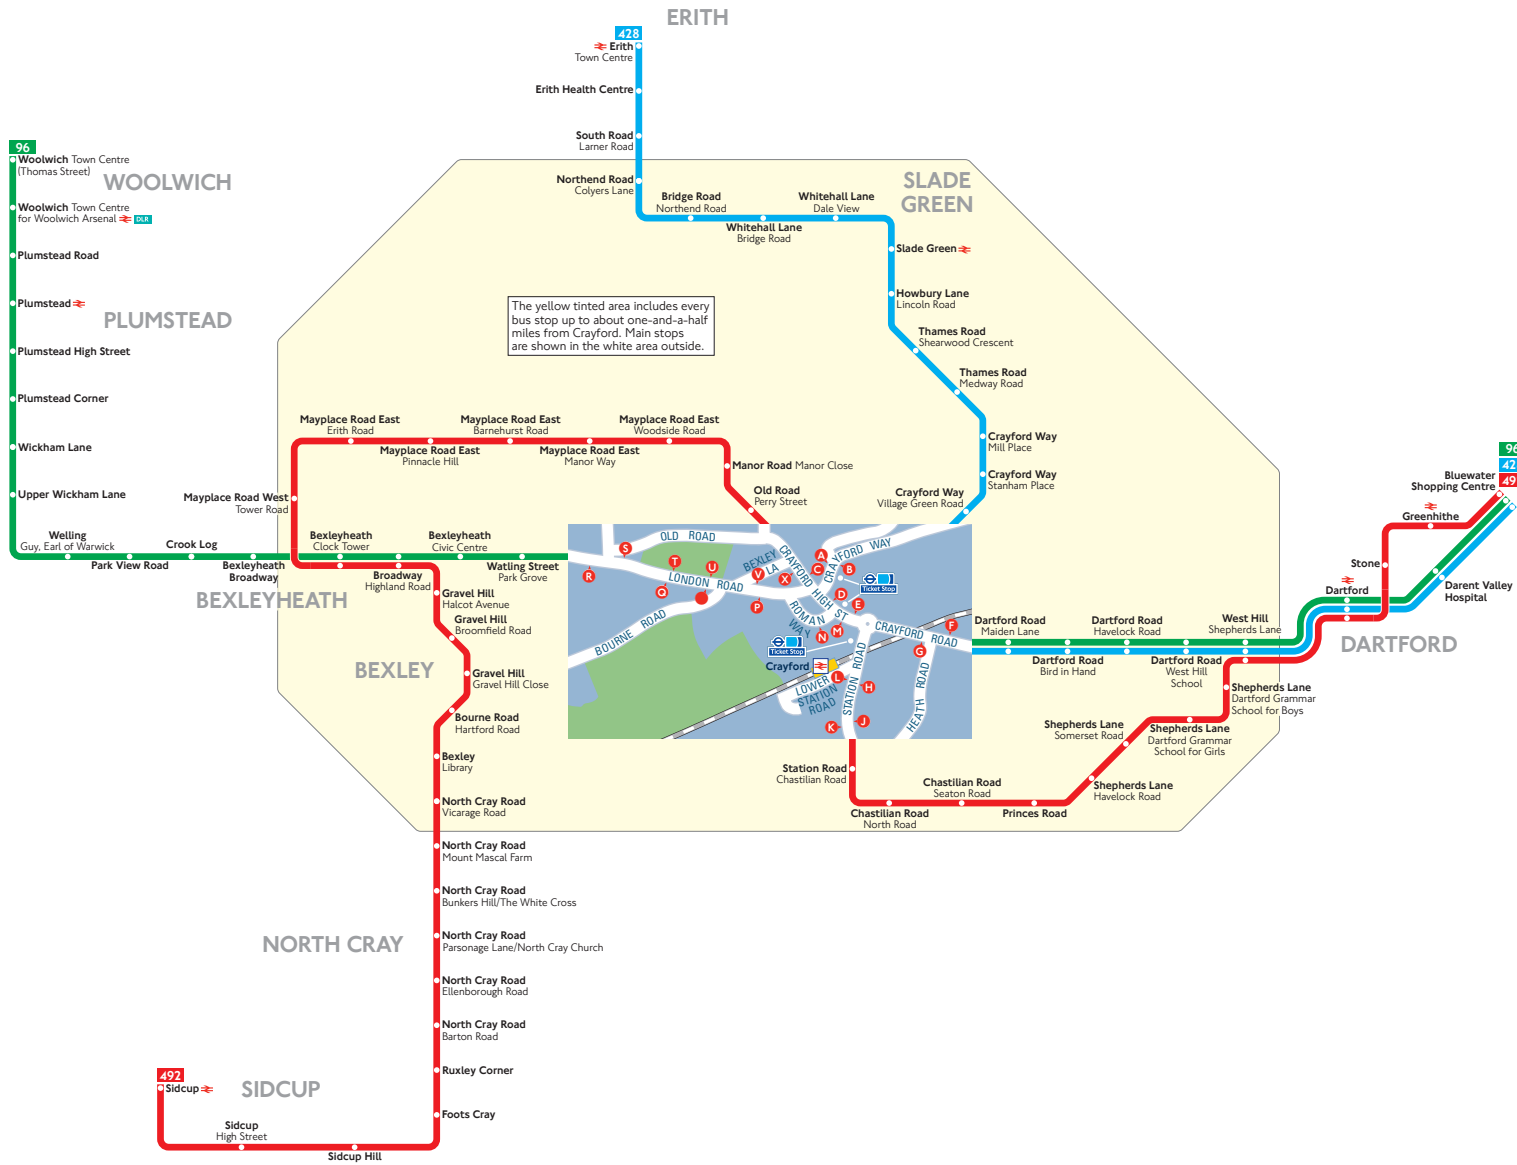

Buses from Crayford

Route finder

Bus route	Towards	Bus stops
96	Bluewater Shopping Centre	D E F S T U V
	Woolwich	G M N P O R
428	Bluewater Shopping Centre	B D E F
	Erith	A G M N
492	Bluewater Shopping Centre	C D E H J
	Sidcup	K L M N X

Key

	Connections with National Rail
	Connections with DLR

Ways to pay

Use your contactless debit or credit card. It's the same fare as Oyster and there is no need to top up.

Top up your Oyster pay as you go credit or buy Travelcards and bus & tram passes at around 4,000 shops across London.

Sign up for an online account to top up online and see your travel history and spending.