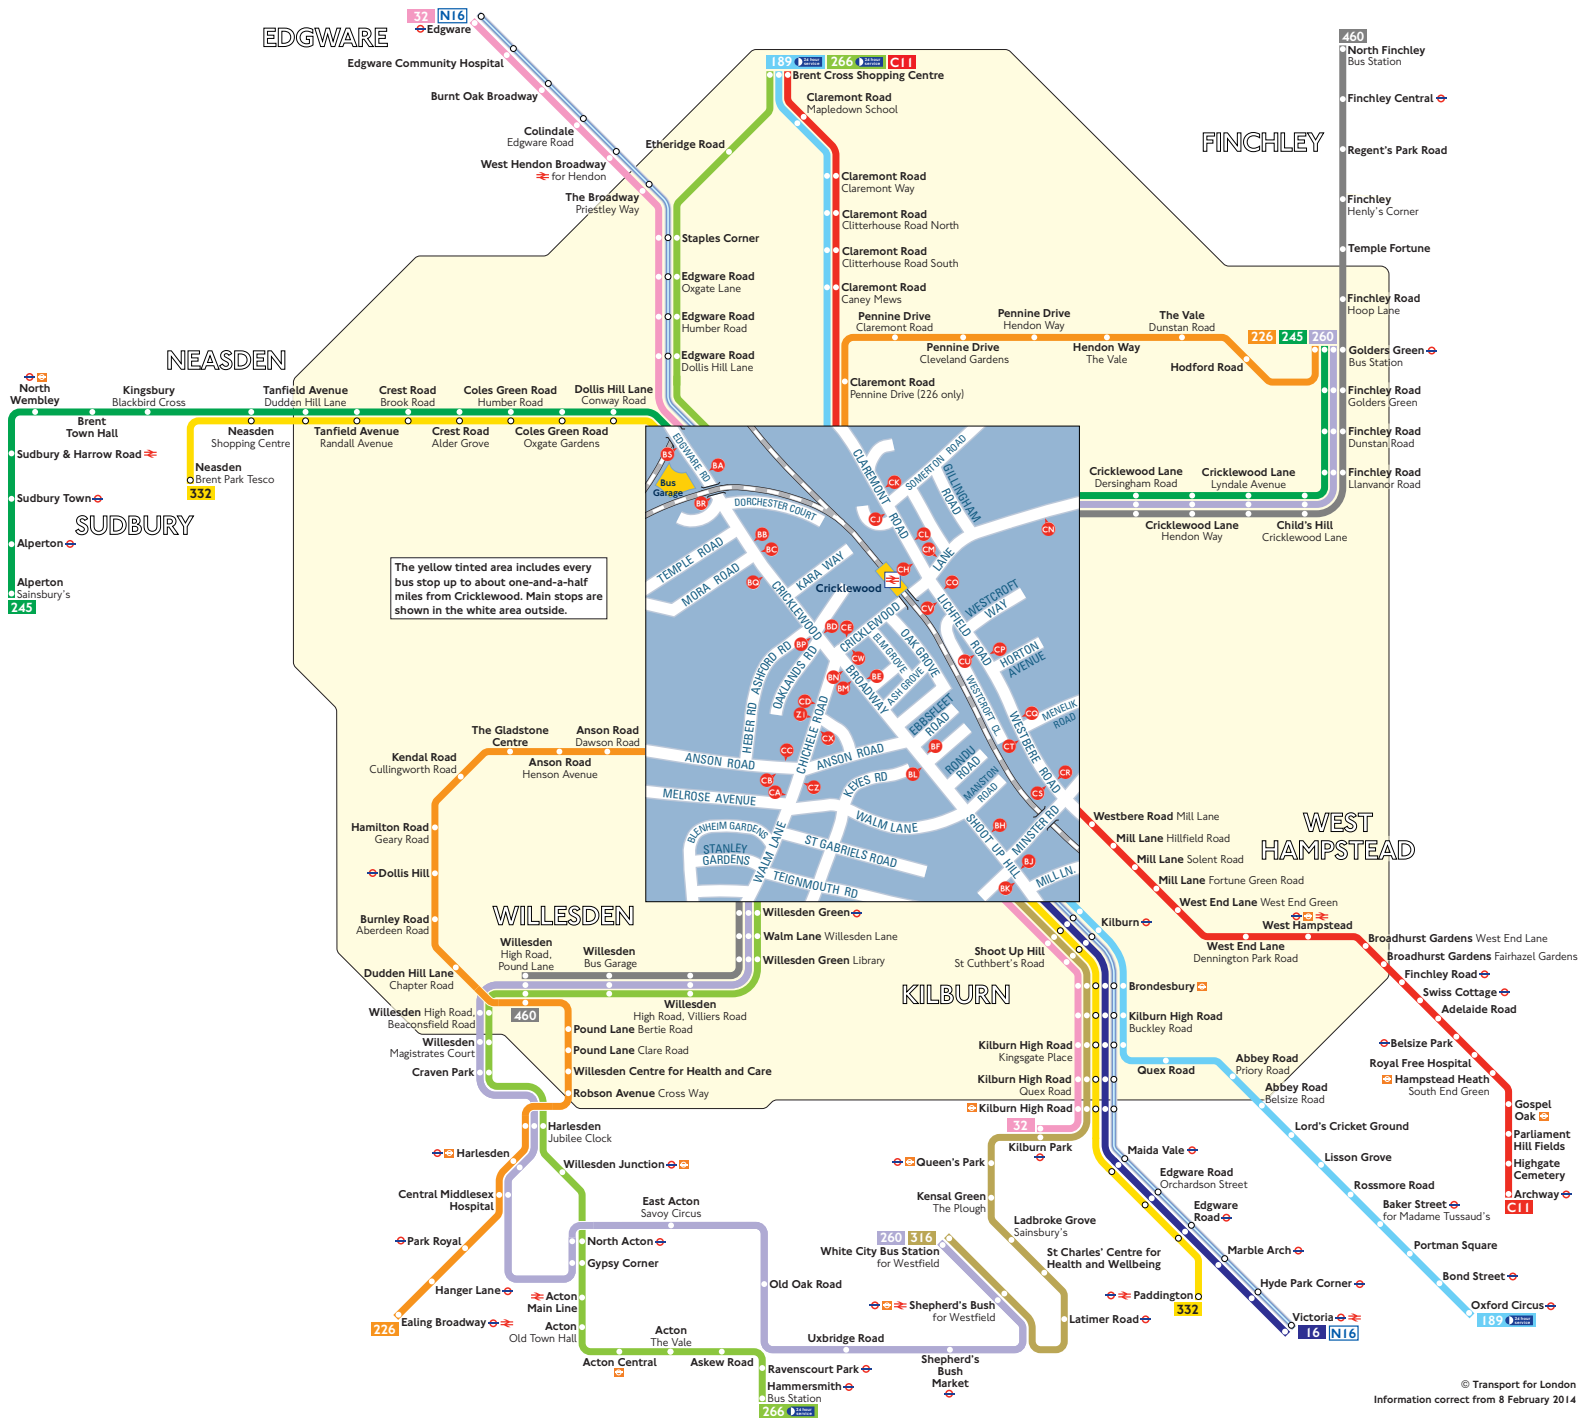

## Key

- 16** Day buses in black
- N16** Night buses in blue
- Connections with London Underground
- Connections with London Overground
- Connections with National Rail

**A** Red discs show the bus stop you need for your chosen bus service. The disc appears on the top of the bus stop in the street (see map of town centre in centre of diagram).

## Route finder

### Day buses including 24-hour services

Bus route	Towards	Bus stops
<b>16</b>	Victoria	8C 8D 8E 8F 8H 8J
<b>32</b>	Edgware	8K 8L 8M 8N 8P 8Q 8R 8S
	Kilburn Park	8A 8C 8D 8E 8F 8H 8J
<b>189</b>	Brent Cross Shopping Centre	8K 8L 8M 8N 8P 8Q 8R 8S
	Oxford Circus	8E 8F 8H 8J 8K 8L 8M
<b>226</b>	Ealing Broadway	8C 8D 8E 8F 8H 8J
	Golders Green	8C 8D 8E 8F 8H 8J
<b>245</b>	Alperton	8P 8Q 8R 8S 8T 8U
	Golders Green	8A 8B 8D 8E 8H
<b>260</b>	Golders Green	8A 8C 8E 8H
	White City	8N 8W 8X 8Z
<b>266</b>	Brent Cross Shopping Centre	8P 8Q 8R 8S 8T 8U
	Hammersmith	8A 8B 8D 8E 8H
<b>316</b>	White City	8C 8D 8E 8F 8H 8J
<b>332</b>	Neasden	8K 8L 8M 8N 8P 8Q 8R 8S
	Paddington	8A 8C 8D 8E 8F 8H 8J
<b>460</b>	North Finchley	8A 8C 8E 8H
	Willesden	8N 8W 8X 8Z
<b>C11</b>	Archway	8K 8L 8M 8N 8P 8Q 8R 8S
	Brent Cross Shopping Centre	8K 8L 8M 8N 8P 8Q 8R 8S

### Night buses

Bus route	Towards	Bus stops
<b>N16</b>	Edgware	8K 8L 8M 8N 8P 8Q 8R 8S
	Victoria	8A 8C 8D 8E 8F 8H 8J