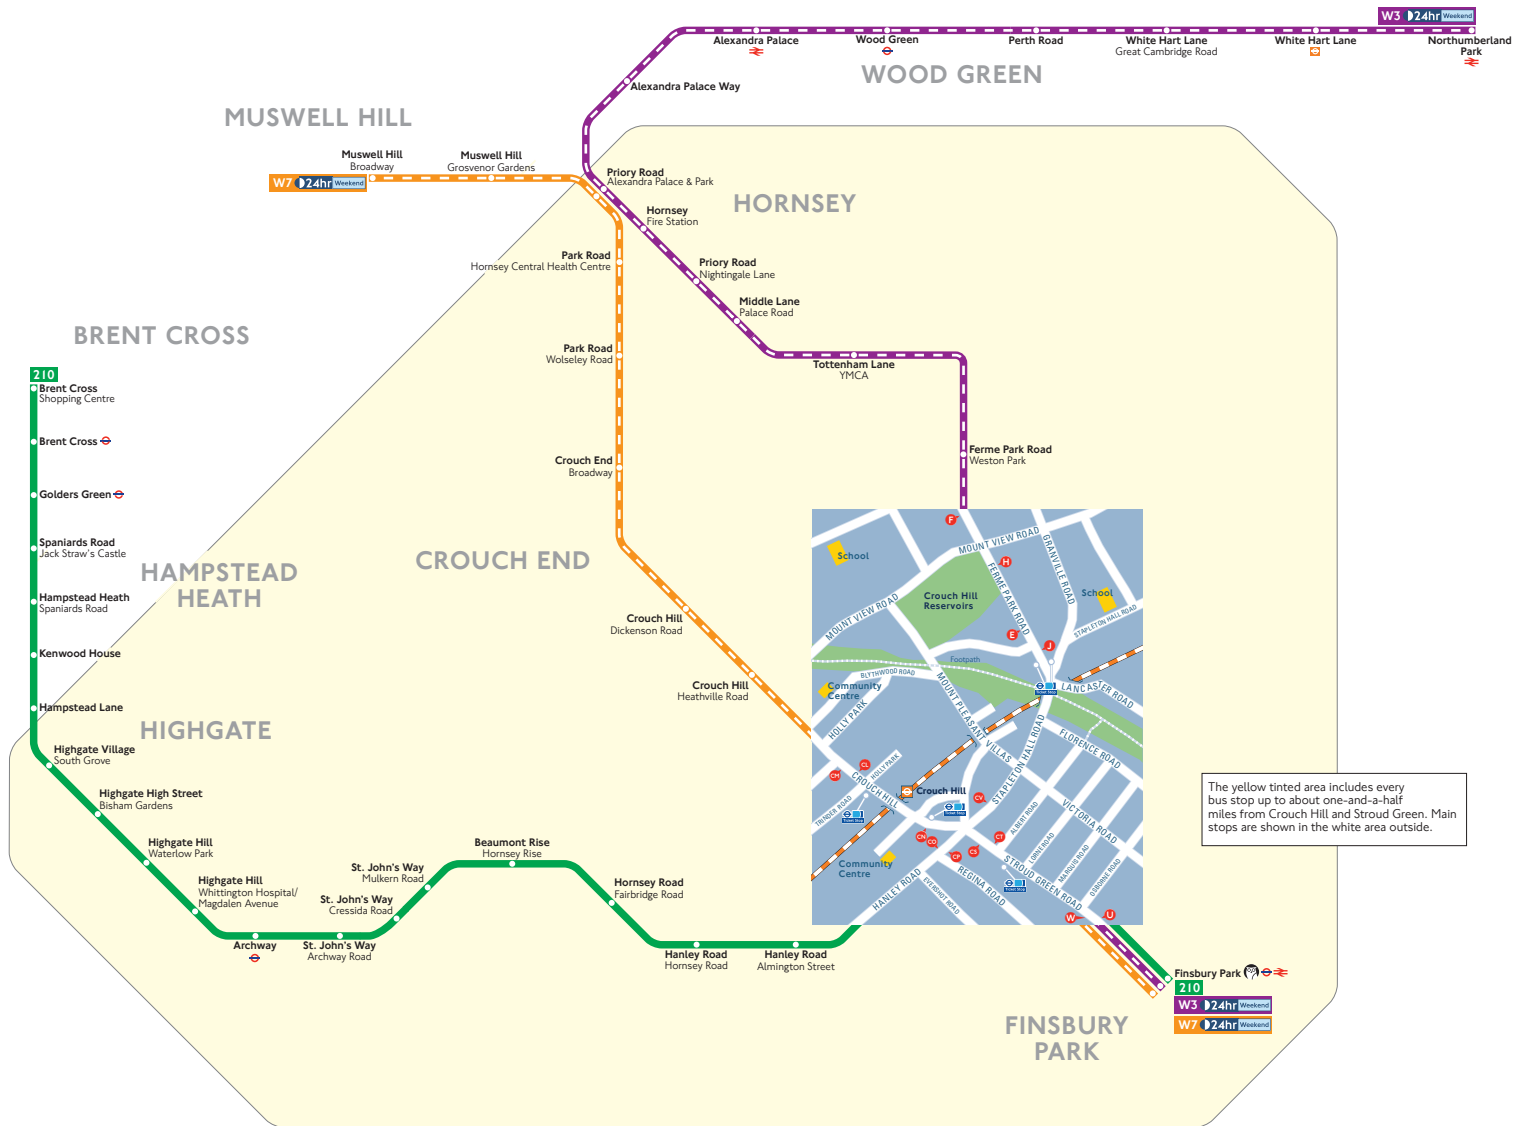

Buses from Crouch Hill and Stroud Green

Route finder

Bus route	Towards	Bus stops
210	Brent Cross	☺ ☺ W
	Finsbury Park	☺ ☺ U
W3 24hr Weekend	Finsbury Park	☺ H J U
	Northumberland Park	☺ ☺ F W
W7 24hr Weekend	Finsbury Park	☺ ☺ U
	Muswell Hill	☺ ☺ ☺ W

Key

- Connections with London Underground
- Connections with London Overground
- Connections with National Rail
- Operates daily with 24-hour service Friday and Saturday nights
- Tube station with 24-hour service Friday and Saturday nights