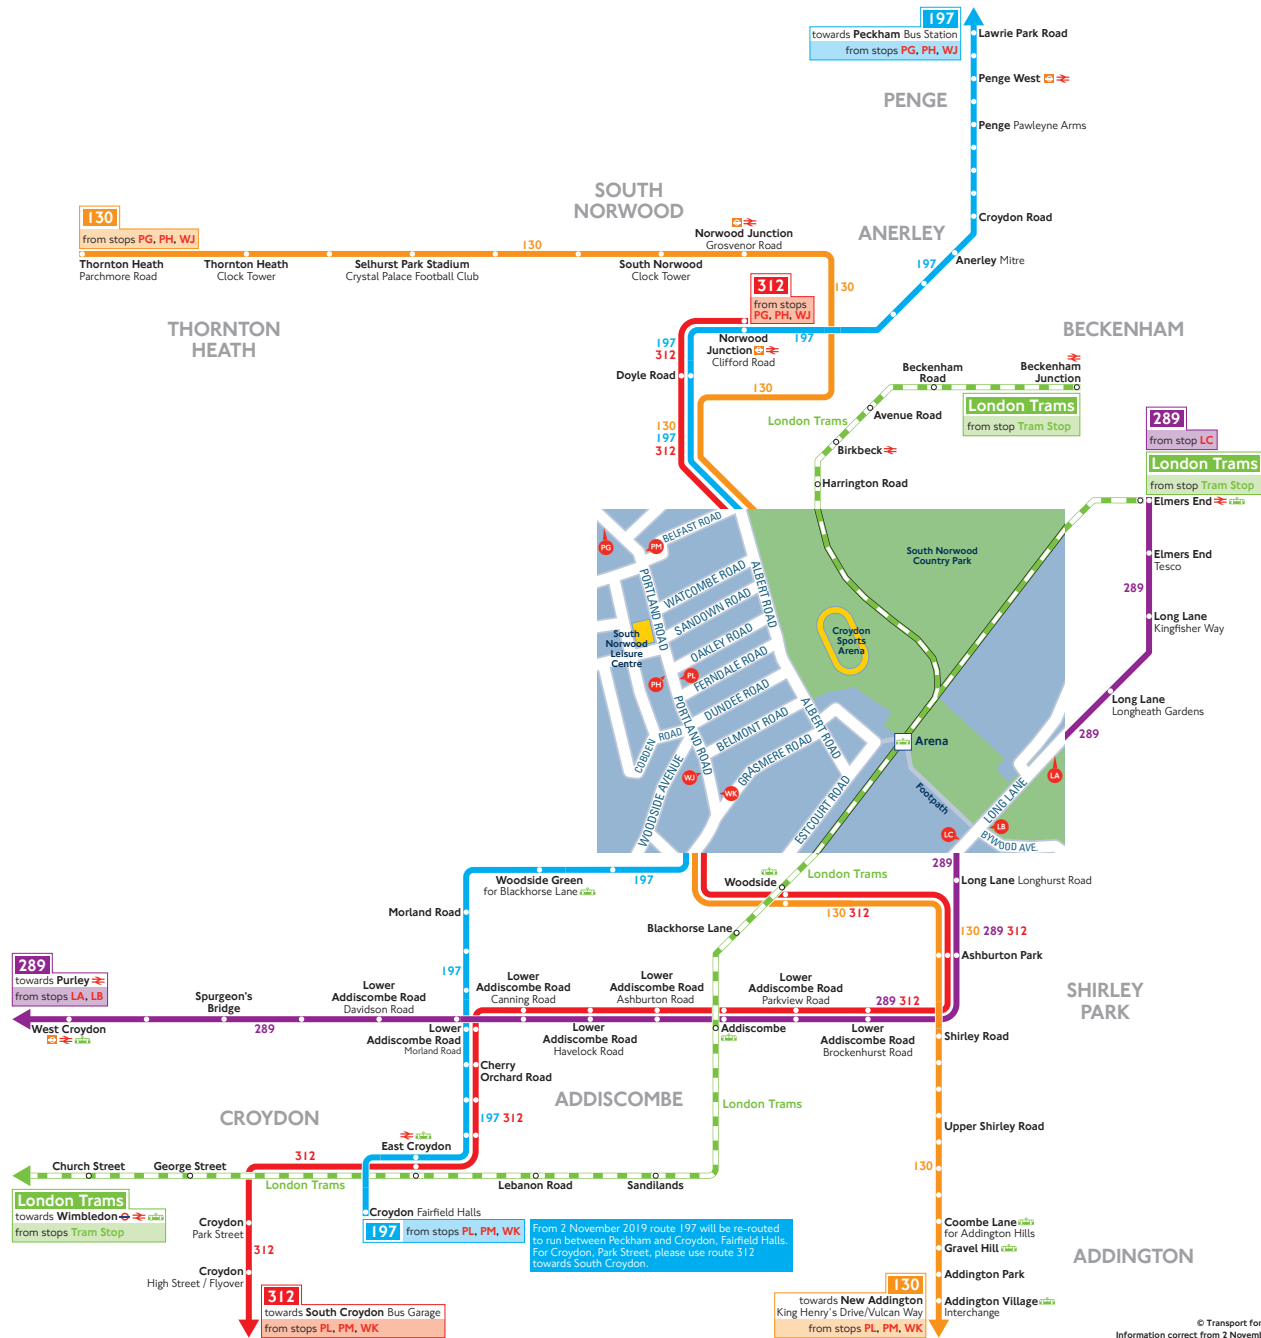

Buses and trams from Croydon Arena and South Norwood Leisure Centre

How to use this map

- Find your destination on the map
- See the coloured lines on the map for the bus routes that go to your destination
- Check the map (at the end of each coloured line) for the bus stops to catch your bus from
- Use the central map to find the nearest bus stop for your route
- Look for the bus stop letters at the top of the stop (see example for stop **A** to the right)

Key

	Connections with London Underground
	Connections with London Overground
	Connections with National Rail
	Connections with London Trams

Ways to pay

Use contactless (card or device). It's the same fare as Oyster pay as you go and you don't need to top up

Download the free TfL app to top up or buy a ticket anytime, anywhere, or visit tfl.gov.uk/oyster.
 Alternatively, find your nearest Oyster Ticket Stop at tfl.gov.uk/ticketstopfinder or visit your nearest TfL station

The Hopper fare offers you unlimited pay as you go Bus and Tram journeys within one hour for £1.50. Always use the same card or device to touch in

If you fail to show on demand a ticket, validated smartcard or other travel authority valid for the whole of your journey you may be liable for a penalty fare or prosecuted.