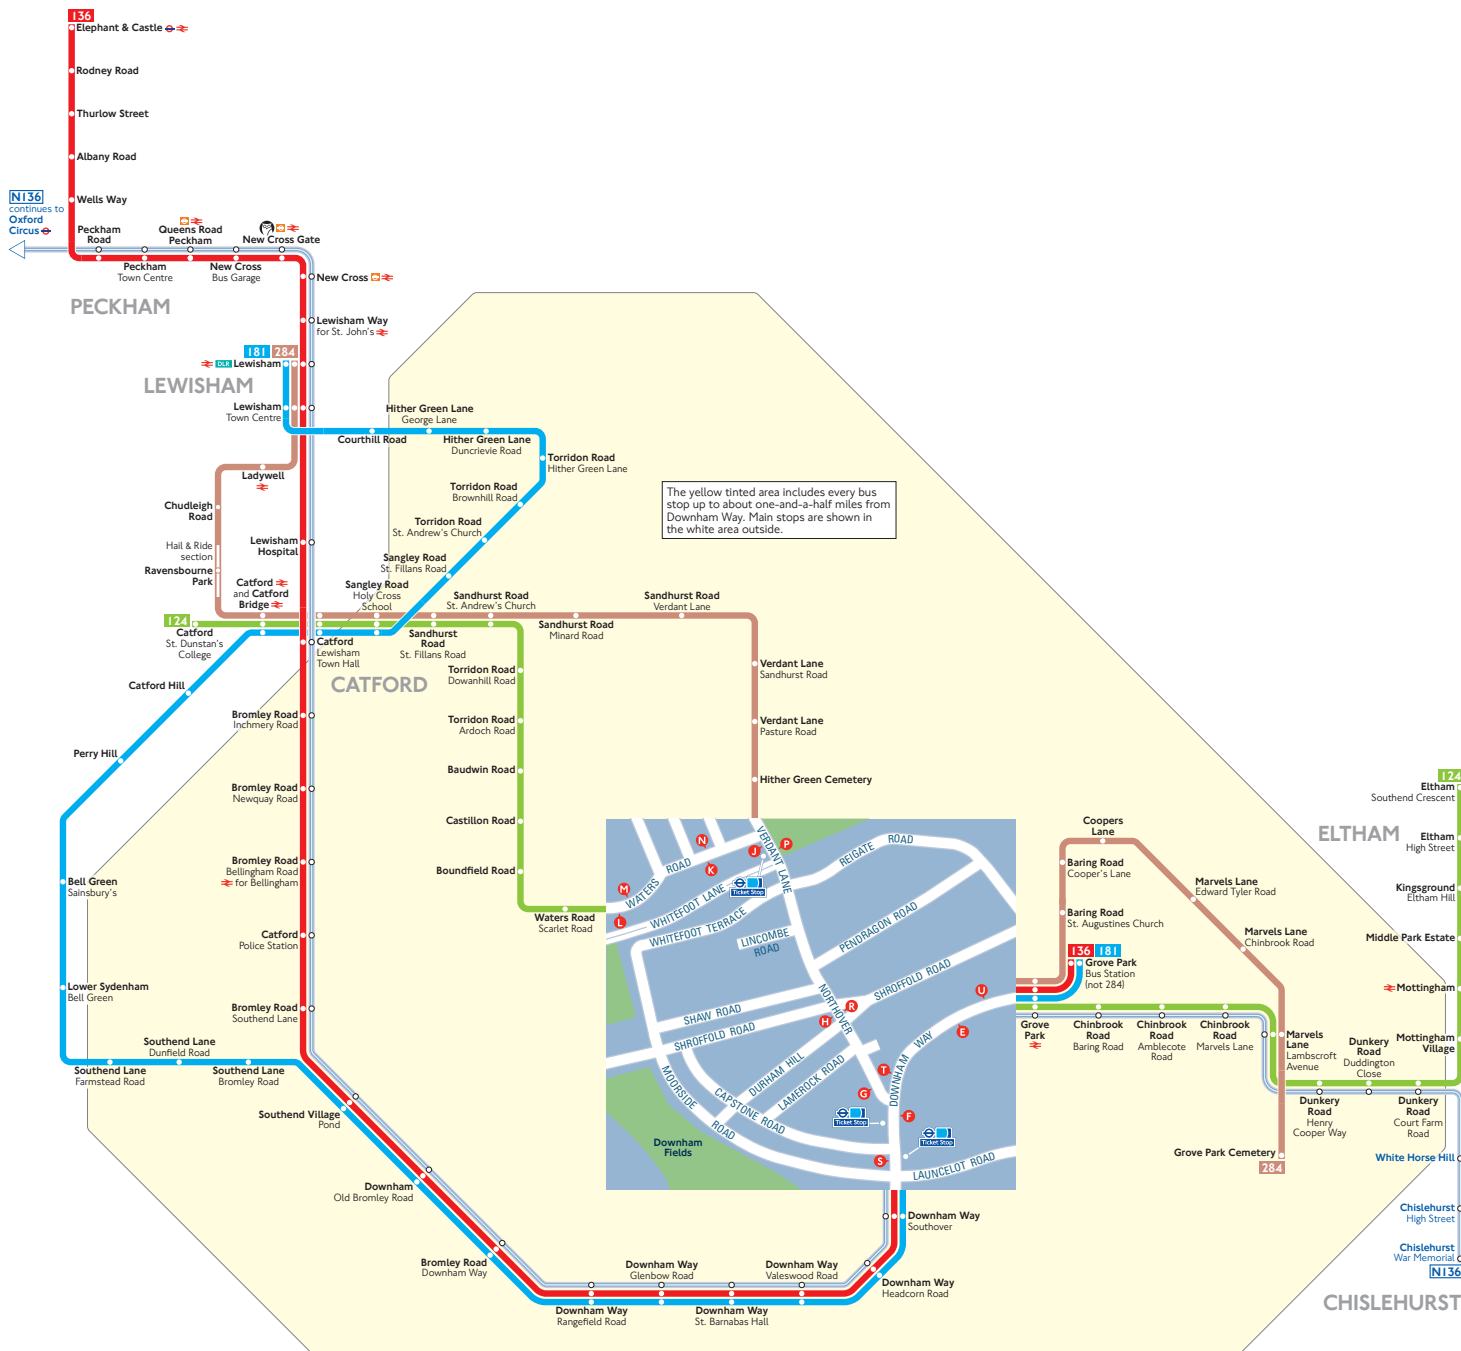

Buses from Downham Way

Route finder

Bus route	Towards	Bus stops
124	Catford	E G H J K L
	Eltham	M N P R T U
136	Elephant & Castle	E F
181	Grove Park	S T U
	Grove Park	S T U
284	Lewisham	E F
	Grove Park Cemetery	P R T U
	Lewisham	E G H J

Night buses

Bus route	Towards	Bus stops
NI36	Chislehurst	S T U
	Oxford Circus	E F

Key

- 124 Day buses in black
- NI36 Night buses in blue
- Connections with London Underground
- Connections with London Overground
- Connections with National Rail
- Connections with DLR
- Connections with river boats
- Tube/London Overground station with 24-hour service Friday and Saturday nights

Ways to pay

- Use contactless (card or device). It's the same fare as Oyster pay as you go and you don't need to top up
- Download the free TfL app to top up or buy a ticket anytime, anywhere, or visit tfl.gov.uk/oyster. Alternatively, find your nearest Oyster Ticket Stop at tfl.gov.uk/ticketstopfinder or visit your nearest TfL station
- The Hopper fare offers you unlimited pay as you go Bus and Tram journeys within one hour for £1.50. Always use the same card or device to touch in
- If you fail to show on demand a ticket, validated smartcard or other travel authority valid for the whole of your journey you may be liable for a penalty fare or prosecuted.