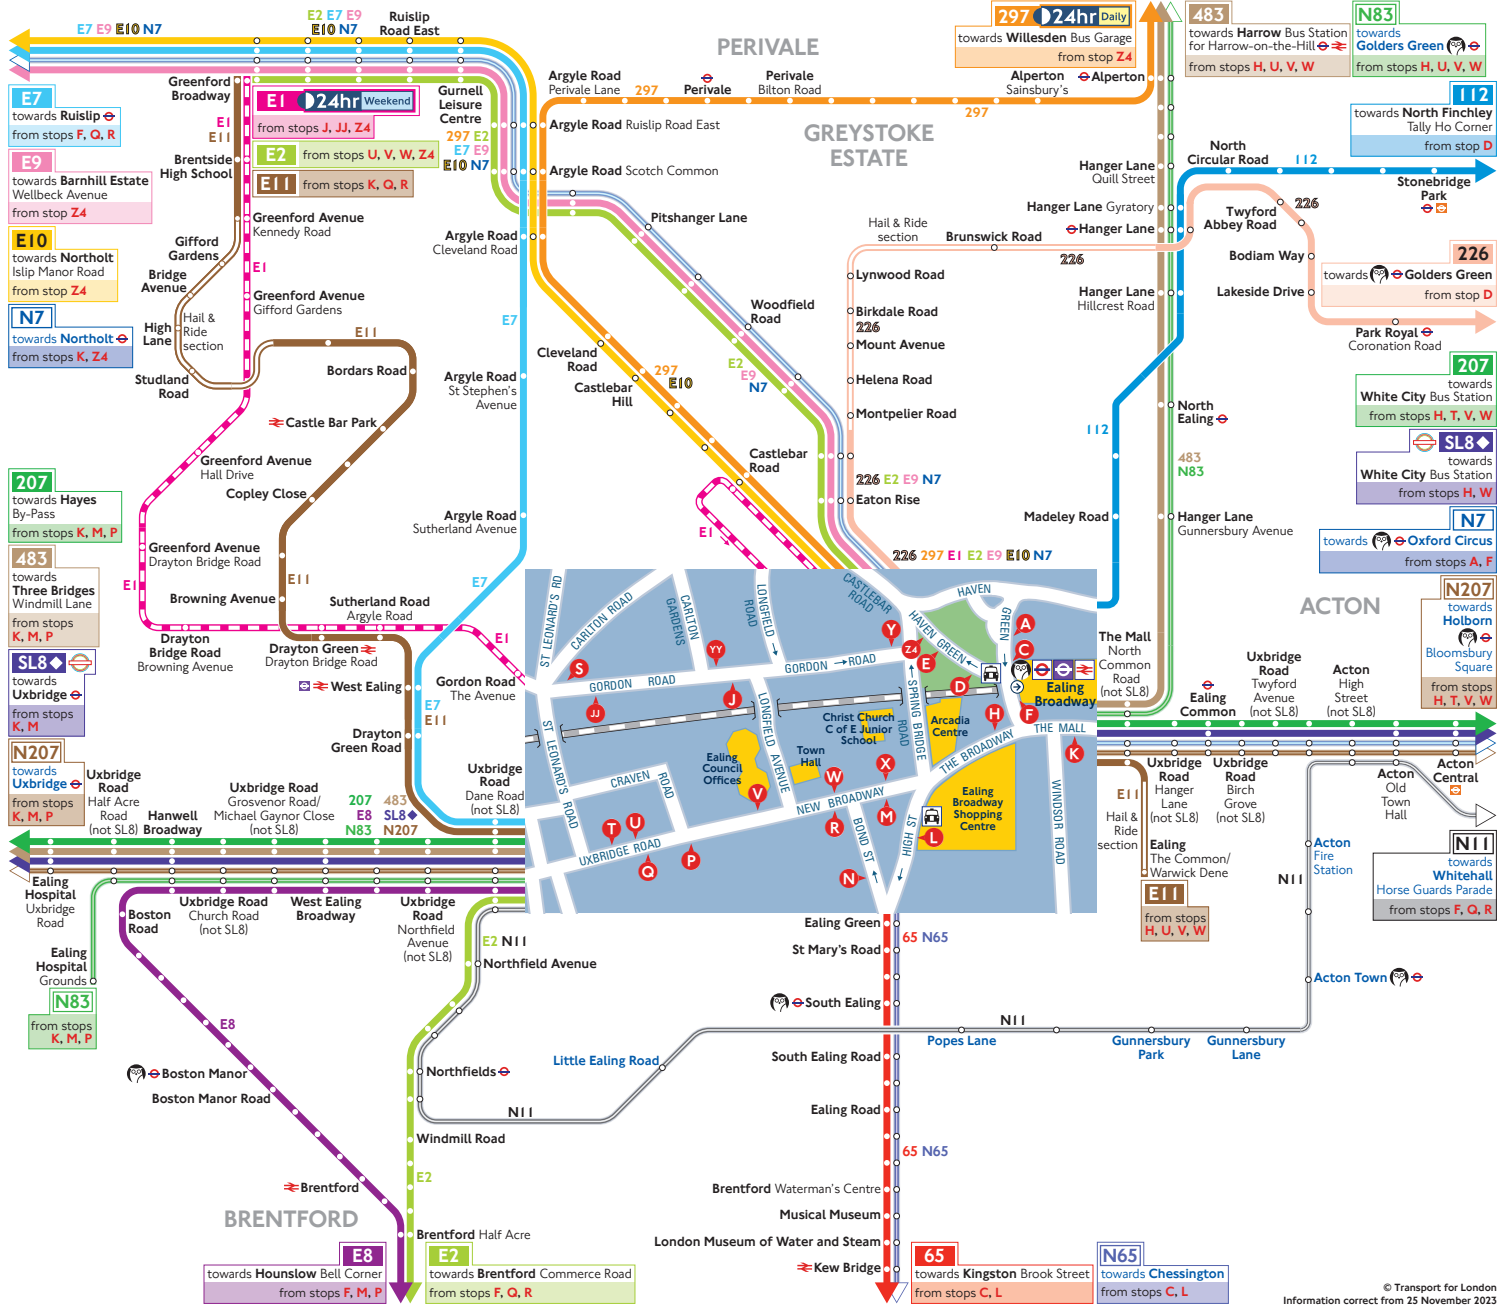

Buses from Ealing Broadway

How to use this map

- Find your destination on the map
- See the coloured lines on the map for the bus routes that go to your destination
- Check the map (at the end of each coloured line) for the bus stops to catch your bus from
- Use the central map to find the nearest bus stop for your route
- Look for the bus stop letters at the top of the stop (see example for stop A to the right)

Key

- Superloop express bus route
- Connections with London Underground
- Connections with Elizabeth line
- Connections with National Rail
- Connections with DLR
- Connections with river boats
- Taxi rank
- Operates daily with 24-hour service Friday and Saturday nights
- Tube station with 24-hour service Friday and Saturday nights
- Express service
- Shopping hours only

Superloop is a proposed network of express bus routes, that would help improve connections and journey times between key outer London town centres and transport hubs. For more information visit tfl.gov.uk/superloop

Ways to pay

1. Use contactless (card or device). It's the same fare as Oyster pay as you go and you don't need to top up
   - Download the free TfL app to top up or buy a ticket anytime, anywhere, or visit tfl.gov.uk/oyster. Alternatively, find your nearest Oyster Ticket Stop at tfl.gov.uk/ticketstopfinder or visit your nearest TfL station
   - The Hopper fare offers you unlimited pay as you go Bus and Tram journeys within one hour. Always use the same card or device to touch in
2. If you fail to show on demand a ticket, validated smartcard or other travel authority valid for the whole of your journey you may be liable for a penalty fare or prosecuted.