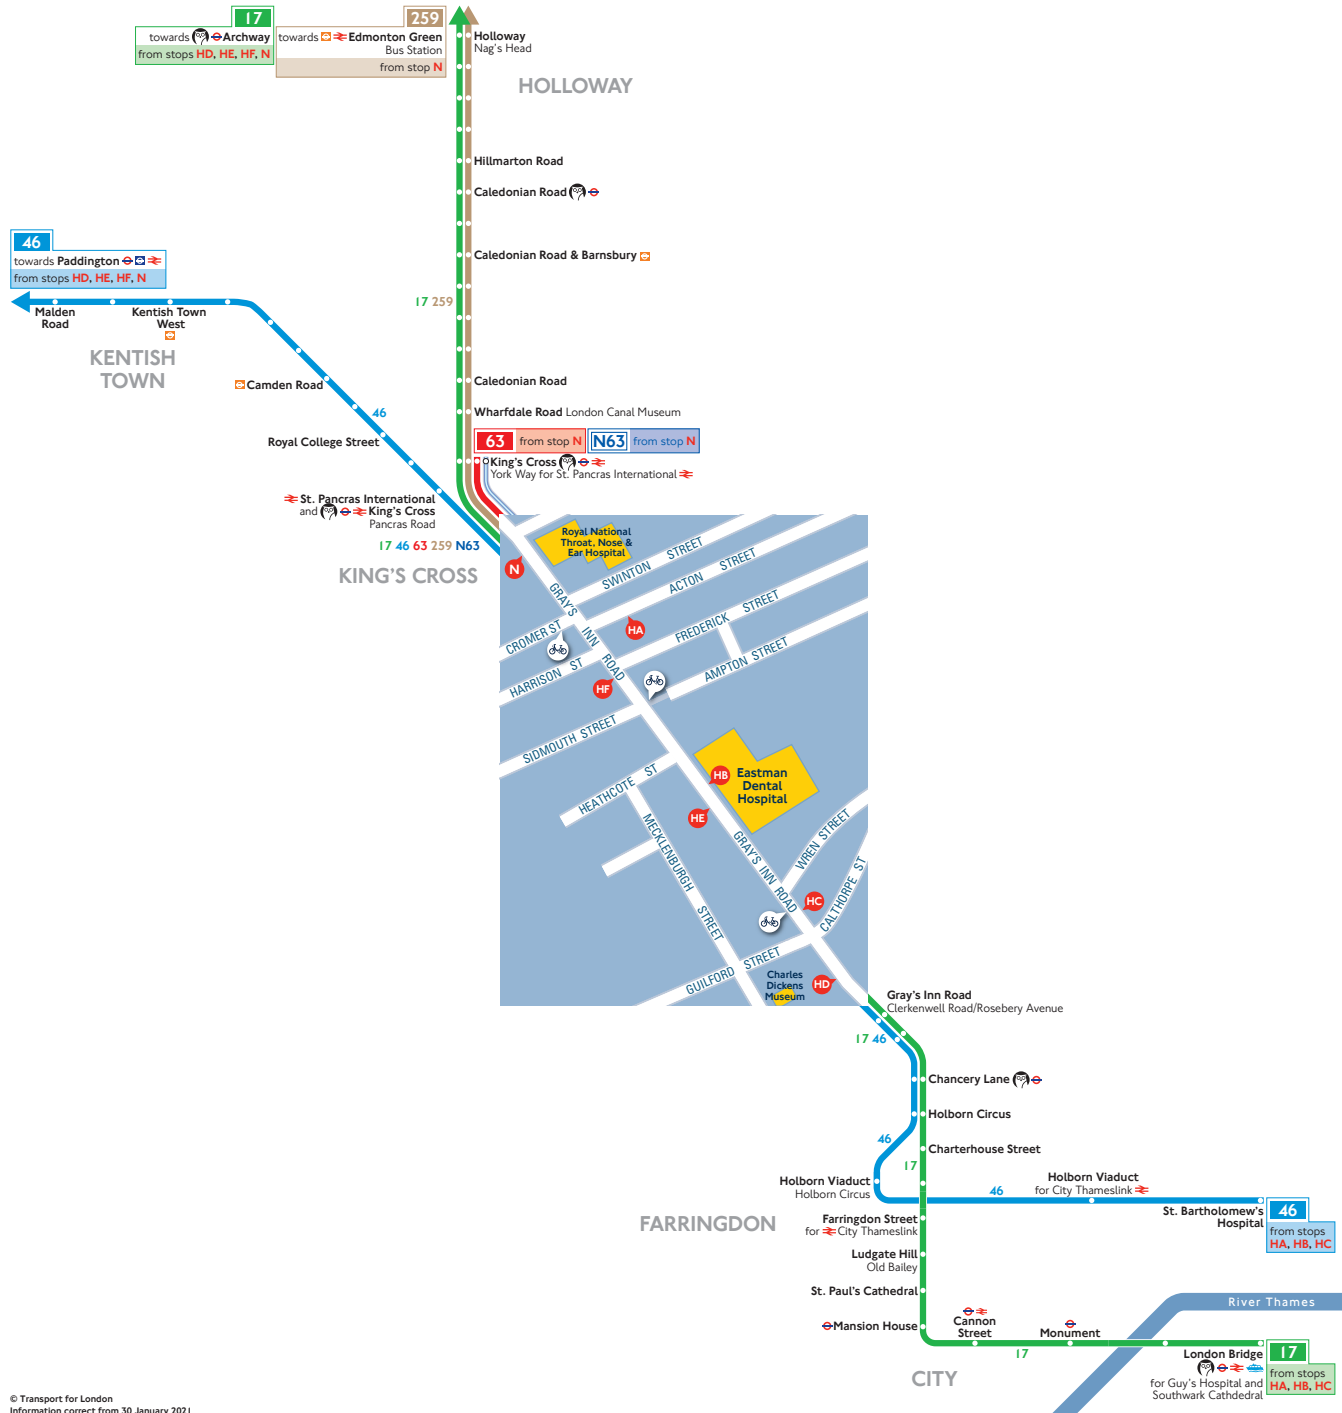

Buses from Eastman Dental Hospital

How to use this map

- Find your destination on the map
- See the coloured lines on the map for the bus routes that go to your destination
- Check the map (at the end of each coloured line) for the bus stops to catch your bus from
- Use the central map to find the nearest bus stop for your route
- Look for the bus stop letters at the top of the stop (see example for stop A to the right)

Key

	Connections with London Underground
	Connections with London Overground
	Connections with TfL Rail
	Connections with National Rail
	Connections with river boats
	Cycle hire docking station
	Tube station with 24-hour service Friday and Saturday nights

Ways to pay

- Use contactless (card or device). It's the same fare as Oyster pay as you go and you don't need to top up
- Download the free TfL app to top up or buy a ticket anytime, anywhere, or visit tfl.gov.uk/oyster.
Alternatively, find your nearest Oyster Ticket Stop at tfl.gov.uk/ticketstopfinder or visit your nearest TfL station
- The Hopper fare offers you unlimited pay as you go Bus and Tram journeys within one hour. Always use the same card or device to touch in
- If you fail to show on demand a ticket, validated smartcard or other travel authority valid for the whole of your journey you may be liable for a penalty fare or prosecuted.