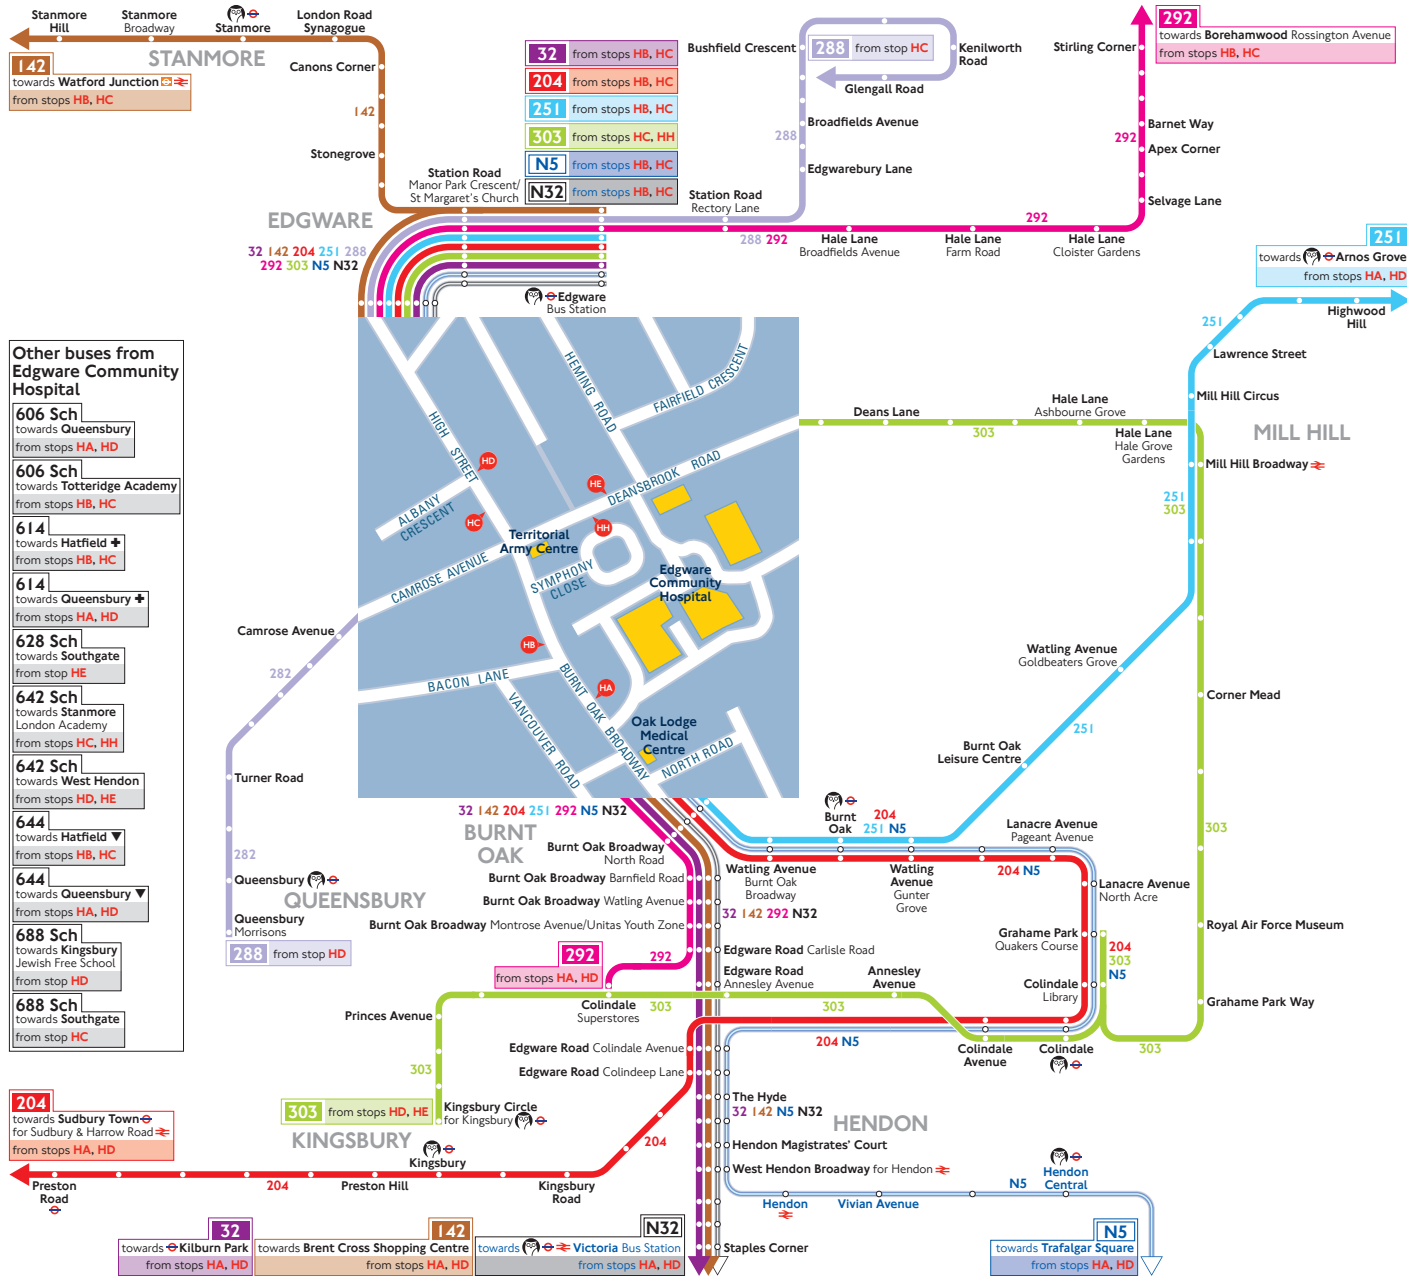

Buses from Edgware Community Hospital

Other buses from Edgware Community Hospital

| | | |
|----------------|---|-------------------|
| 606 Sch | towards Queensbury | from stops HA, HD |
| 606 Sch | towards Totteridge Academy | from stops HB, HC |
| 614 | towards Hatfield + | from stops HB, HC |
| 614 | towards Queensbury + | from stops HA, HD |
| 628 Sch | towards Southgate | from stop HE |
| 642 Sch | towards Stanmore London Academy | from stops HC, HH |
| 642 Sch | towards West Hendon | from stops HD, HE |
| 644 | towards Hatfield ▼ | from stops HB, HC |
| 644 | towards Queensbury ▼ | from stops HA, HD |
| 688 Sch | towards Kingsbury Jewish Free School | from stop HD |
| 688 Sch | towards Southgate | from stop HC |

How to use this map

- Find your destination on the map
- See the coloured lines on the map for the bus routes that go to your destination
- Check the map (at the end of each coloured line) for the bus stops to catch your bus from
- Use the central map to find the nearest bus stop for your route
- Look for the bus stop letters at the top of the stop (see example for stop A to the right)

Key

| | |
|--|--|
| | Connections with London Underground |
| | Connections with London Overground |
| | Connections with Elizabeth line |
| | Connections with National Rail |
| | Tube station with 24-hour service Friday and Saturday nights |
| | Mondays to Saturdays except late evenings |
| | Monday to Friday peak hours only |
| | Sch School journeys |