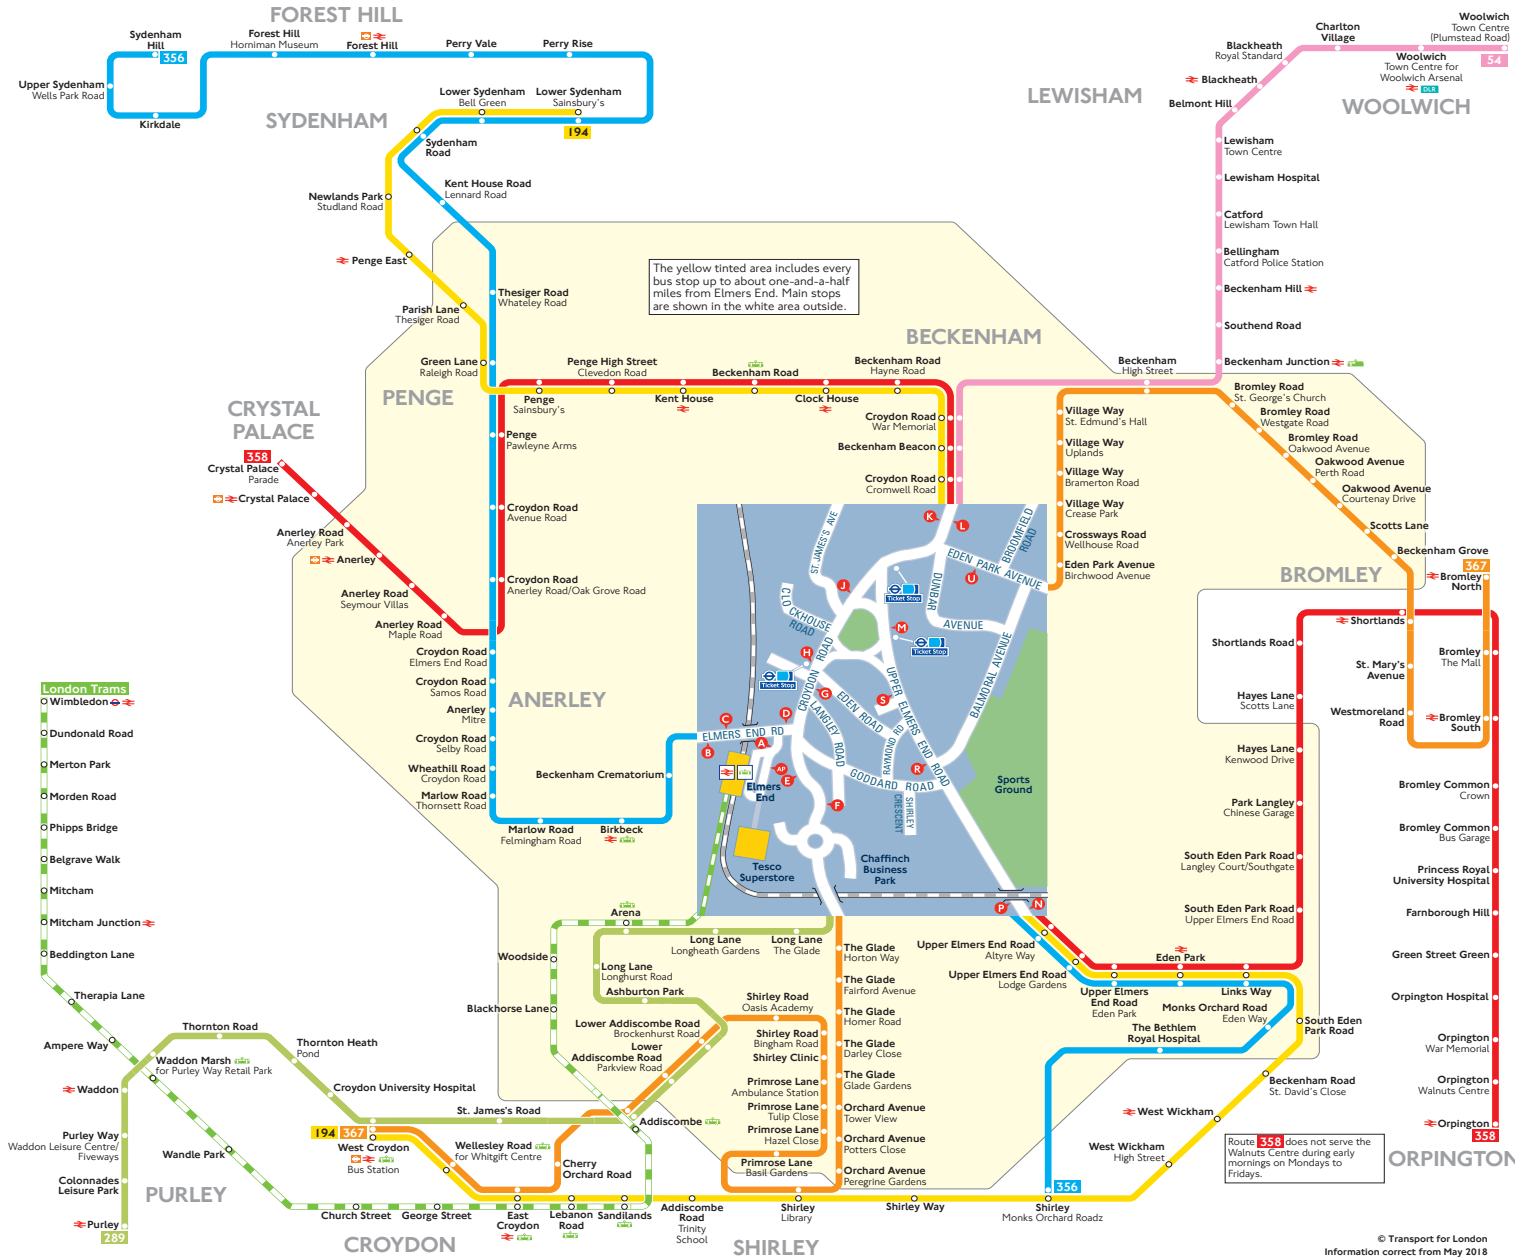

# Buses and trams from Elmers End

## Trams

Towards	Tram stop
Croydon	Tram stop
Wimbledon +	Tram stop

## Key

- Connections with London Underground
- Connections with London Overground
- Connections with National Rail
- Connections with DLR
- Connections with London Trams
- Mondays to Saturdays except early mornings and evenings

## Ways to pay

- Use your contactless debit or credit card. It's the same fare as Oyster and there is no need to top up.
- Top up your Oyster pay as you go credit or buy Travelcards and bus & tram passes at around 4,000 shops across London.
- Sign up for an online account to top up online and see your travel history and spending.