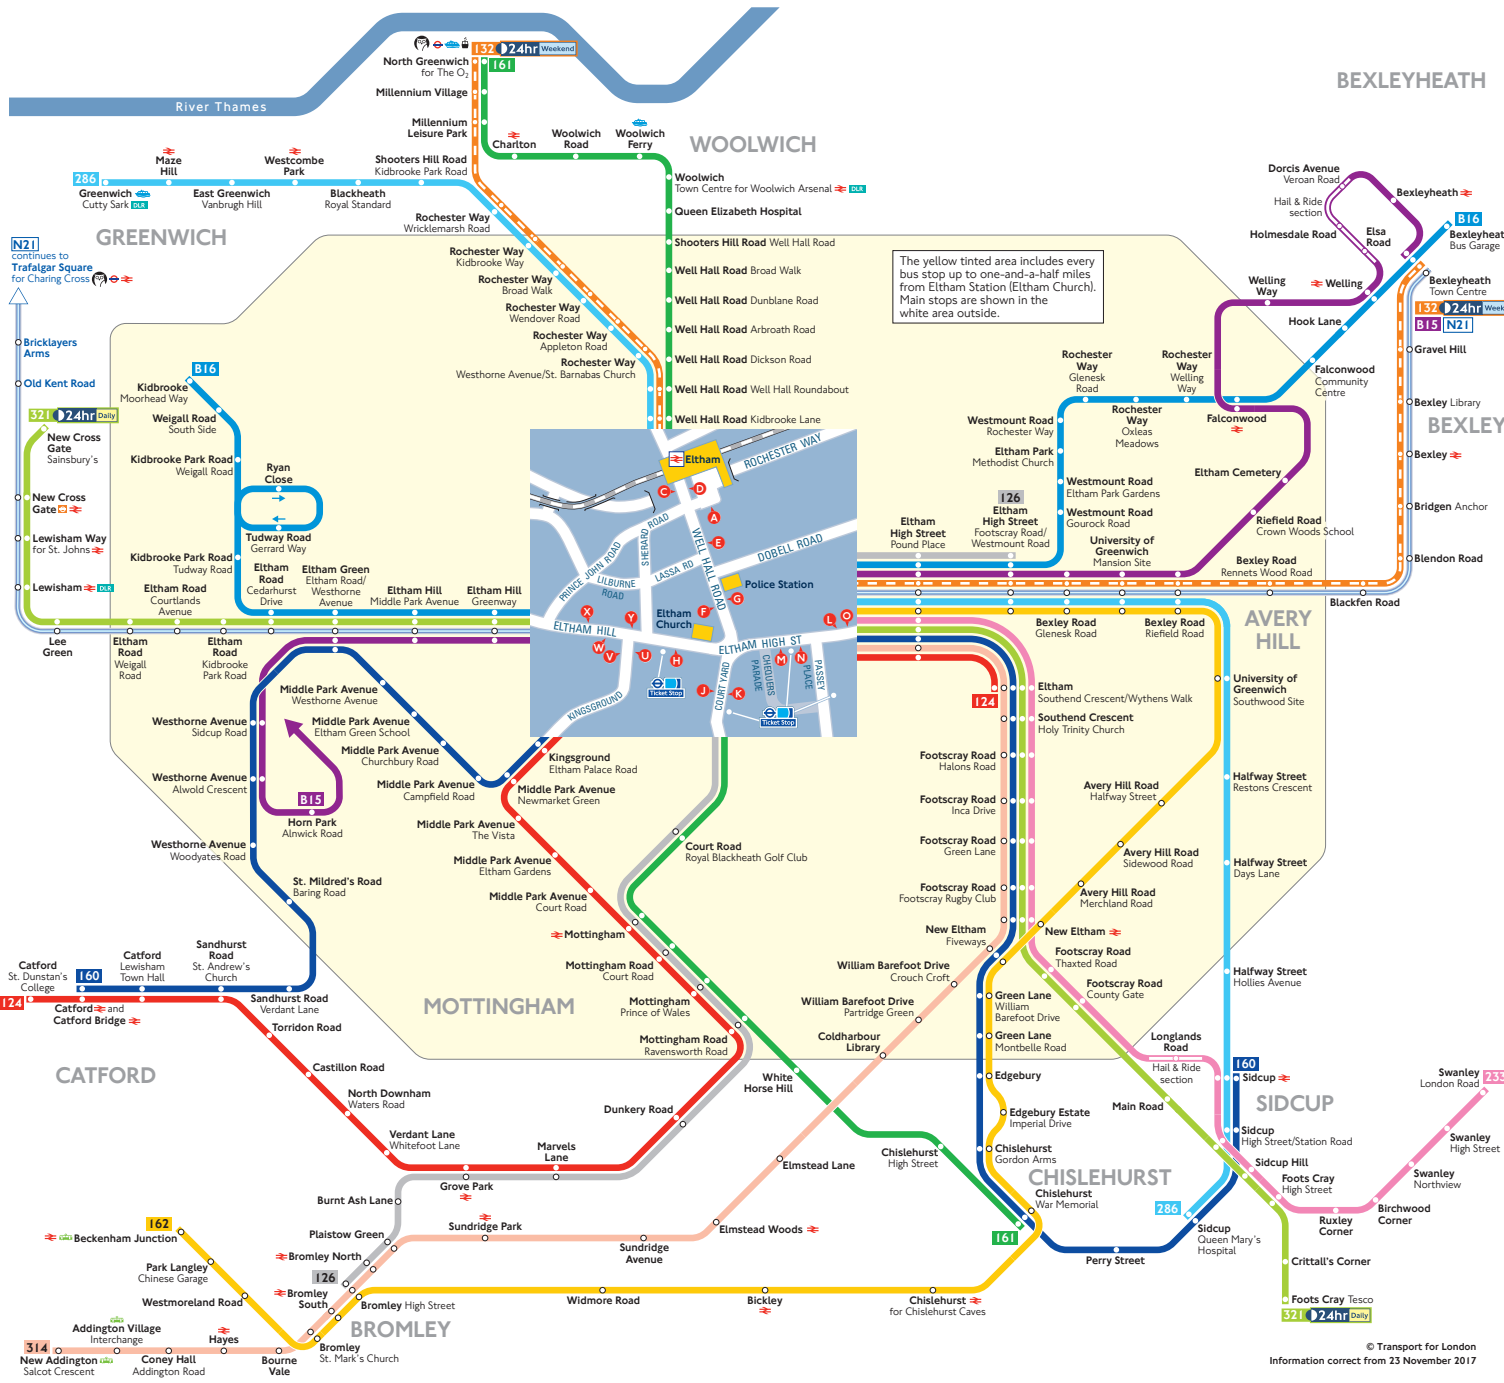

# Buses from Eltham Station (Eltham Church)

## Route finder

Bus route	Towards	Bus stops
<b>124</b>	Catford	H M U
	Eltham Southend Crescent	O V Y
<b>126</b>	Bromley	K M
	Eltham Footscray Road	O
<b>132</b> <b>24hr Weekend</b>	Bexleyheath	D E G O
	North Greenwich	C F N
<b>160</b>	Catford	H M U
	Sidcup	L V Y
<b>161</b>	Chislehurst	D E G K
	North Greenwich	C F J
<b>162</b>	Beckenham Junction	A E G O
<b>235</b>	Swanley	A E G L
<b>286</b>	Greenwich	C E N
	Sidcup	D E G L
<b>314</b>	New Addington	A E G L
<b>321</b> <b>24hr Daily</b>	Footscray	L X Y
	New Cross Gate	H M W
<b>B15</b>	Bexleyheath	O X Y
	Horn Park	H M W
<b>B16</b>	Bexleyheath	O X Y
	Kidbrooke	H M W

## Night buses

Bus route	Towards	Bus stops
<b>N21</b>	Bexleyheath	O X Y
	Trafalgar Square	H M W

## Key

- 161** Day buses in black
- N21** Night buses in blue
- Connections with London Underground
- Connections with London Overground
- Connections with National Rail
- Connections with DLR
- Connections with Tramlink
- Connections with river boats
- Connections with Emirates Air
- Operates daily with 24-hour service Friday and Saturday nights
- Tube station with 24-hour service Friday and Saturday nights
- School journeys