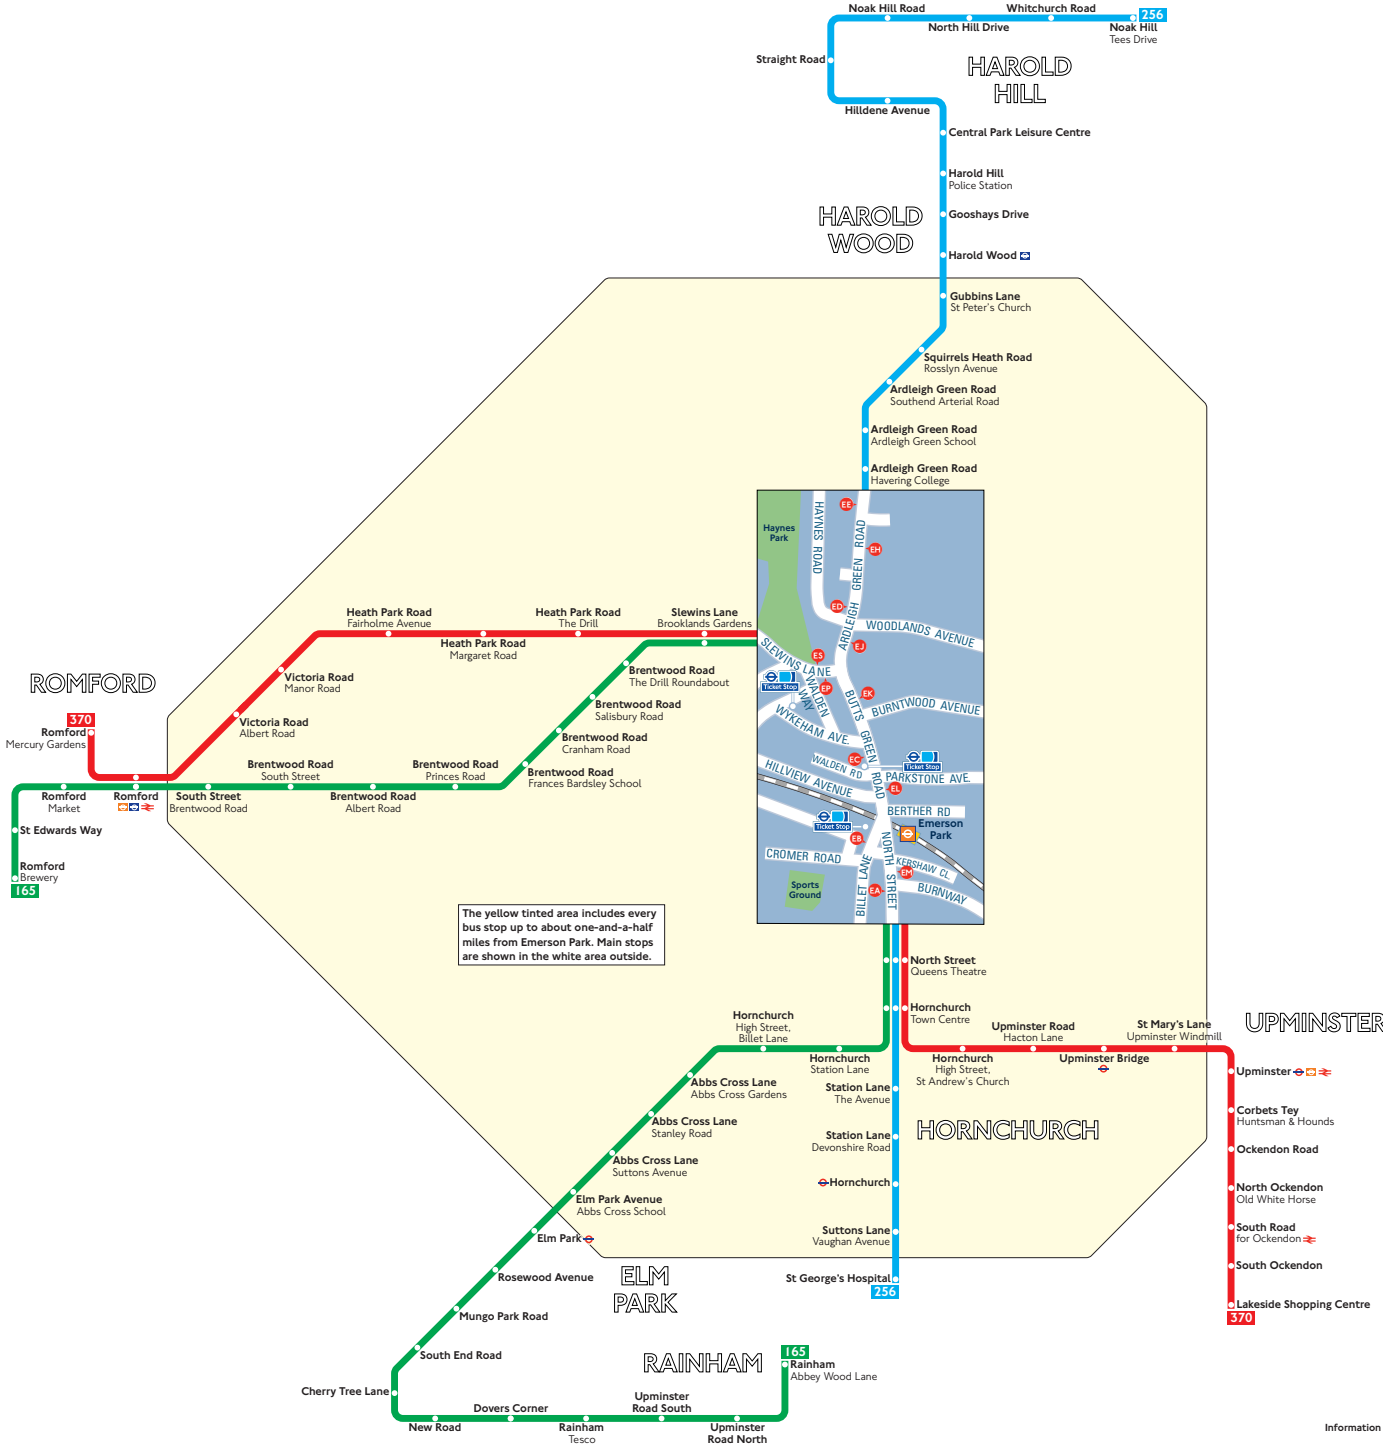

# Buses from Emerson Park

## Where to buy your tickets

 Top up your Oyster pay as you go credit or buy Travelcards and bus & tram passes at around 4,000 shops across London.

## Key

-  Connections with London Underground
-  Connections with London Overground
-  Connections with TfL Rail
-  Connections with National Rail

## Route finder

Bus route	Towards	Bus stops
165	Rainham	EA EL EM ES
	Romford	EA EB EC EP
256	Noak Hill	EA EP EC ED EF
	St. George's Hospital	EH EJ EK EL EM
370	Lakeside Shopping Centre	EA EL EM ES
	Romford	EA EB EC EP