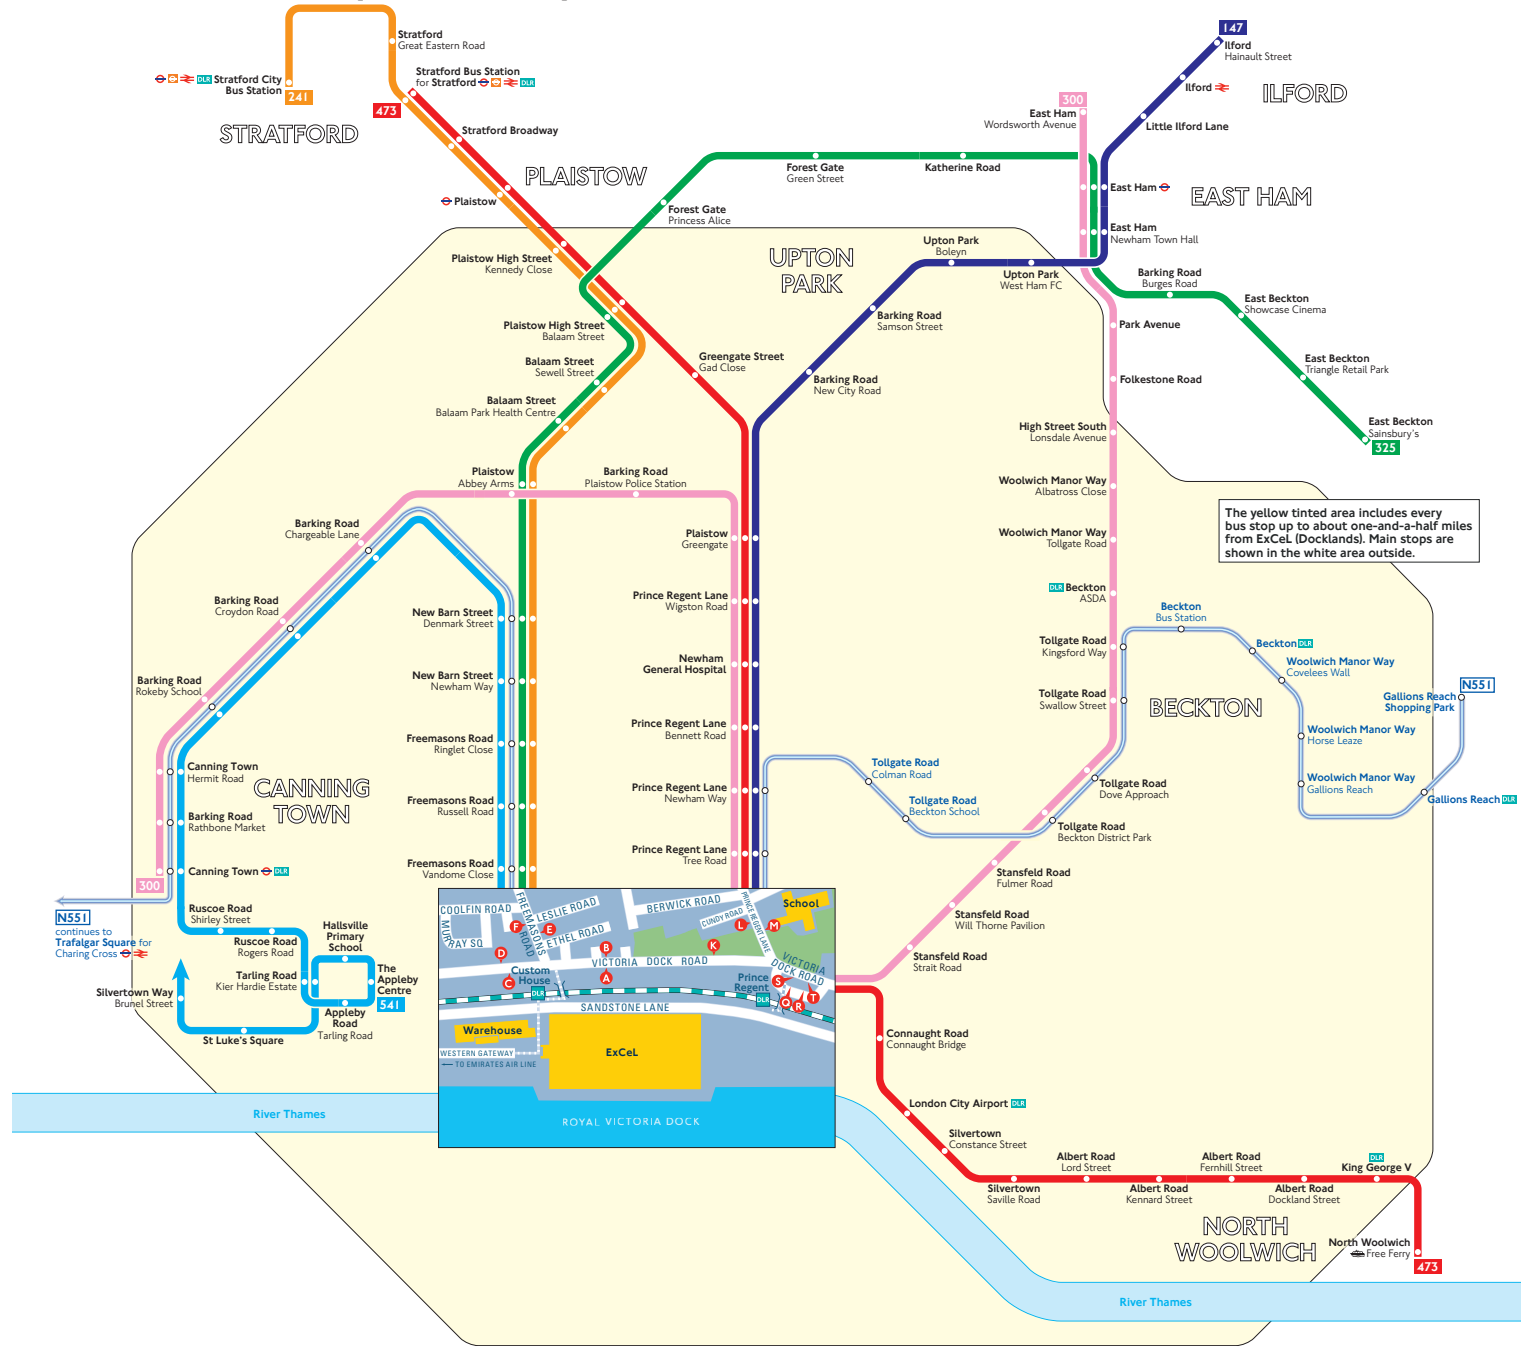

Buses from ExCel (Docklands)

Key

- 147** Day buses in black
- N551** Night buses in blue
- Connections with London Underground
- Connections with London Overground
- Connections with National Rail
- Connections with Docklands Light Railway
- Connections with river boats

Red discs show the bus stop you need for your chosen bus service. The disc **A** appears on the top of the bus stop in the street (see map of town centre in centre of diagram).

Route finder

Day buses

Bus route	Towards	Bus stops
147	Ilford	L T
241	Stratford City Bus Station	F S
300	Canning Town	L T
	East Ham	M R
325	East Beckton	F S
473	North Woolwich	M R
	Stratford	L T
541	Kier Hardie Estate	F S

Night buses

Bus route	Towards	Bus stops
N551	Gallions Reach	B K L
	Trafalgar Square	F M