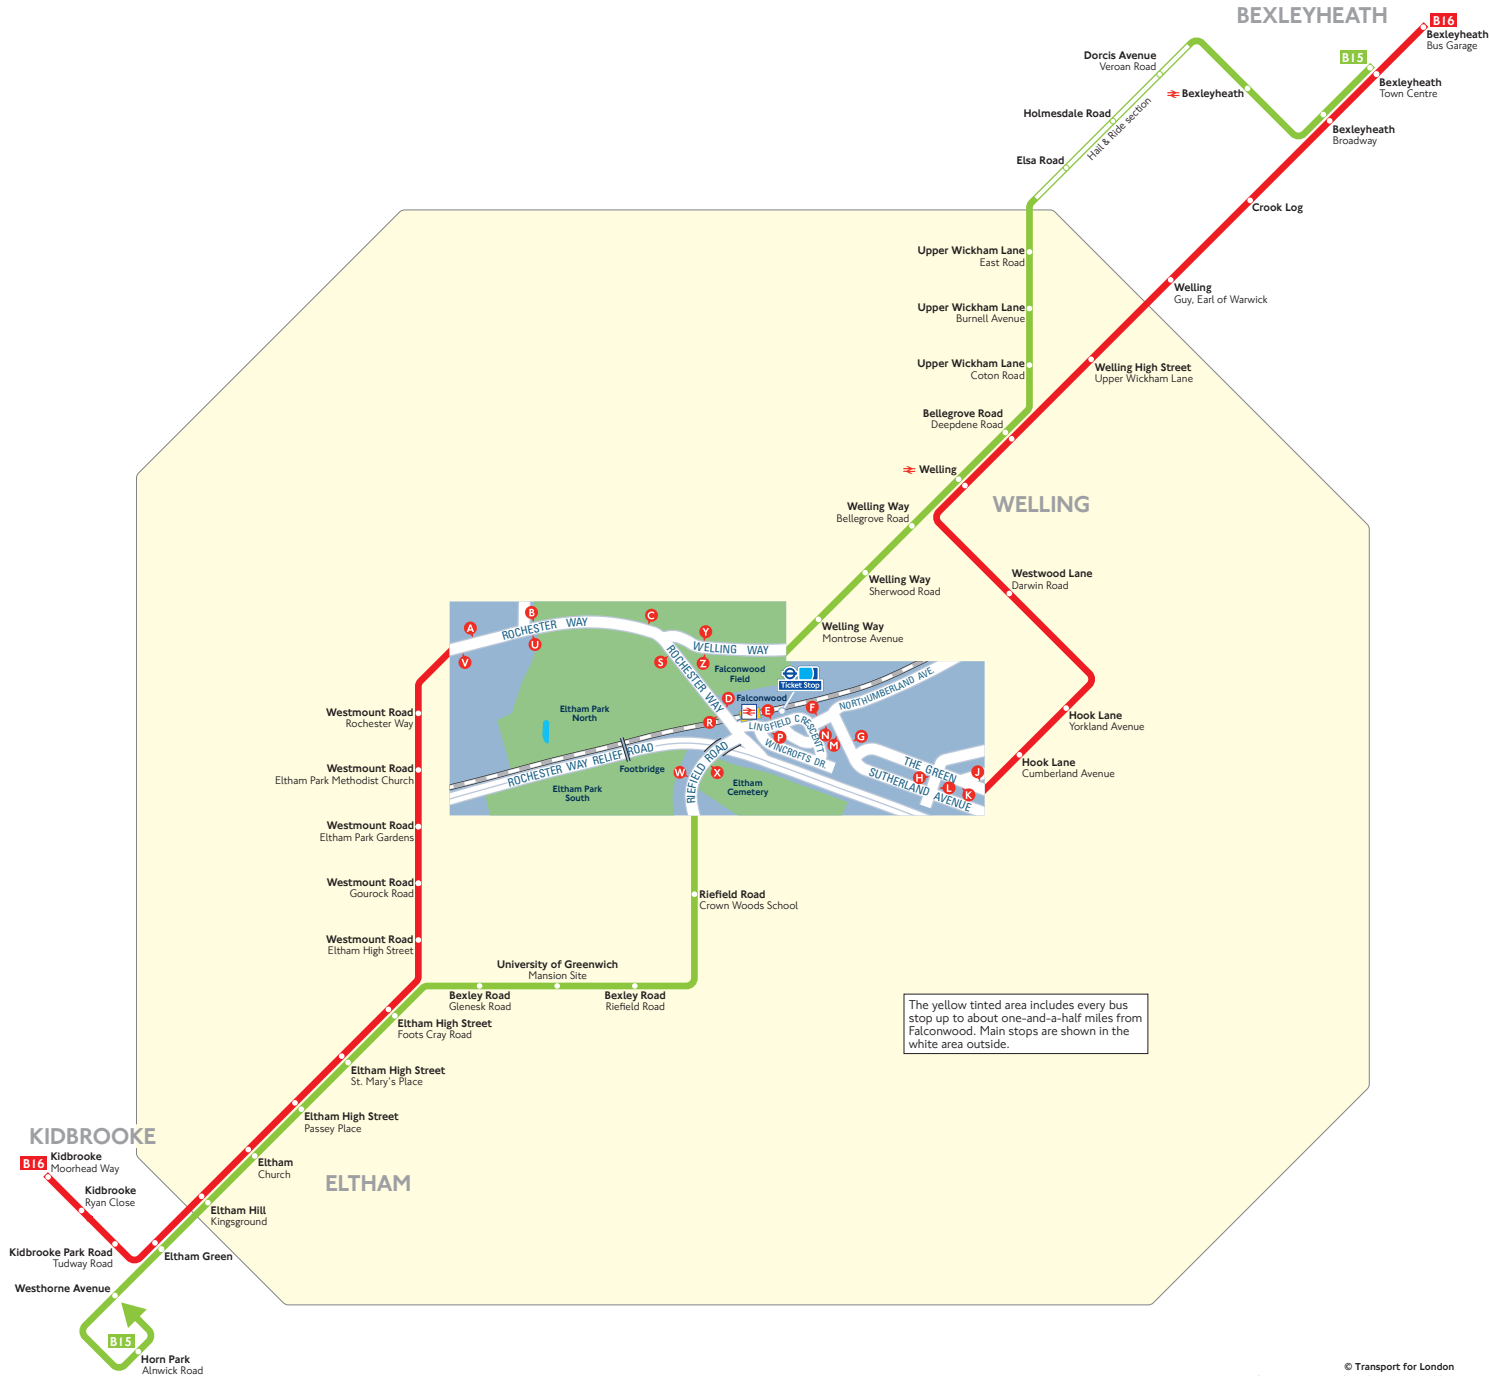

Buses from Falconwood

Route finder

Bus route	Towards	Bus stops
B15	Bexleyheath	R W Y
	Horn Park	D X Y
B16	Bexleyheath	A B C D E F G H J
	Kidbrooke	K L M N P R S U V

Other buses

Bus route	Towards	Bus stops
621 Sch	Lewisham	R S U V W
624 Sch	Welling	E F G H J W
658 Sch	Avery Hill	K L M N P X
	Woolwich	E F G H J W

Key

	Connections with National Rail
Sch	School journeys

Ways to pay

- Use your contactless debit or credit card. It's the same fare as Oyster and there is no need to top up.
- Top up your Oyster pay as you go credit or buy Travelcards and bus & tram passes at around 4,000 shops across London.
- Sign up for an online account to top up online and see your travel history and spending.