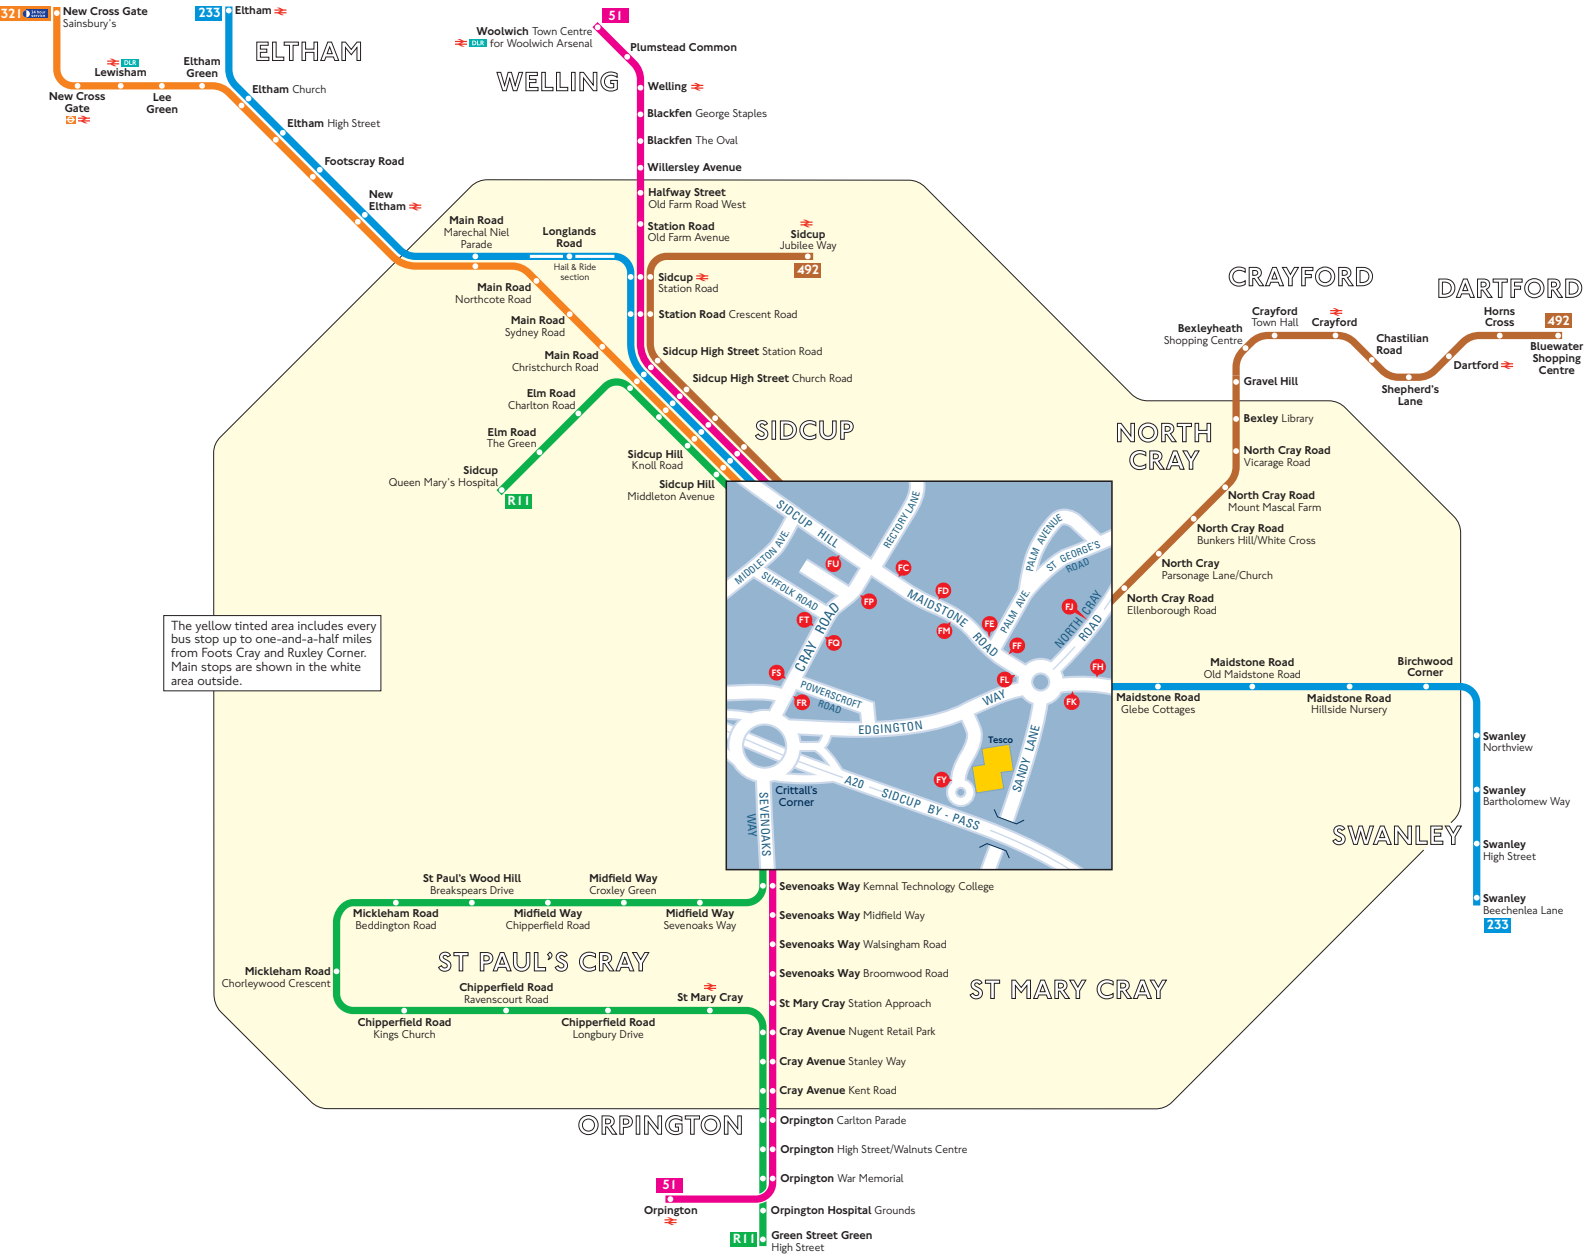

Buses from Foots Cray and Ruxley Corner

1. **Key**
2. Connections with London Overground
   - Connections with National Rail
   - Connections with Docklands Light Railway

A Red discs show the bus stop you need for your chosen bus service. The disc **A** appears on the top of the bus stop in the street (see map of town centre in centre of diagram).

Route finder

Day buses including 24-hour services

Bus route	Towards	Bus stops
51	Orpington	FP FG FR
	Woolwich	FS FT RU
233	Eltham	FK FL FM FU
	Swanley	FC FE FE FF FH
321	New Cross Gate	FS FT RU FY
492	Bluewater	FC ED FE FF FJ
	Sidcup	FL FM RU
R11	Green Street Green	FP FG FR FY
	Queen Mary's Hospital	FS FT RU FY