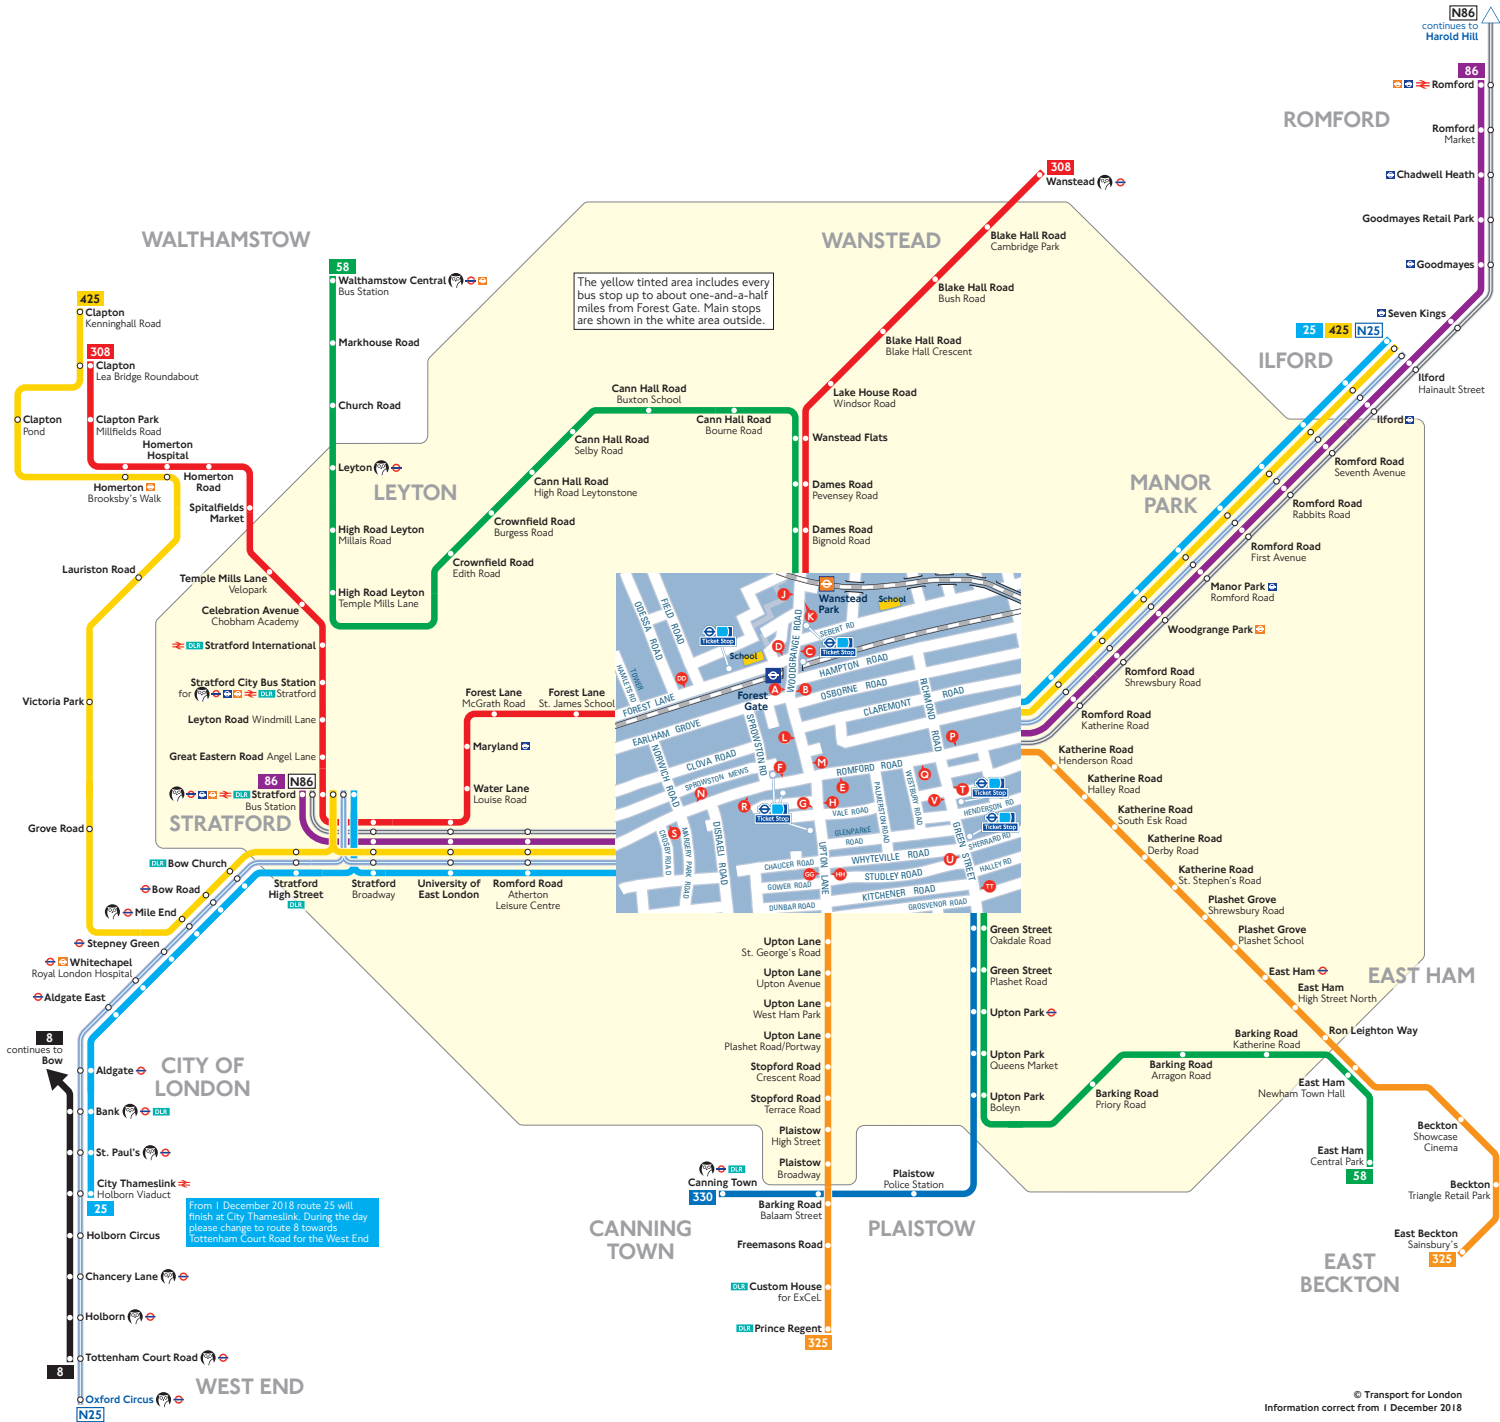

Buses from Forest Gate

Route finder

Bus route	Towards	Bus stops
25	City Thameslink for the West End during the day please use route 8 towards Tottenham Court Road - see map for where to change buses	E O R S
58	Ilford	F N P
86	East Ham	B K M T T
308	Walthamstow	A E J L O U V
325	Romford	F N P
330	Stratford	E O R S
425	Clapton	C K
	Wanstead	D G J
	East Beckton	G G P
	Prince Regent	E H H O
	Canning Town	B K M T T
	Clapton	E O R S
	Ilford	F N P

Night buses

Bus route	Towards	Bus stops
N25	Ilford	F N P
N86	Oxford Circus	E O R S
	Harold Hill	F N P
	Stratford	E O R S

Other buses

Bus route	Towards	Bus stops
678 Sch	Stratford	A G G L

Key

- 25** Day buses in black
- N25** Night buses in blue
- Connections with London Underground
- Connections with London Overground
- Connections with TfL Rail
- Connections with National Rail
- Connections with DLR
- Tube station with 24-hour service Friday and Saturday nights
- Sch** School journeys

Ways to pay

- Use contactless (card or device). It's the same fare as Oyster pay as you go and you don't need to top up
- Download the free TfL app to top up or buy a ticket anytime, anywhere, or visit tfl.gov.uk/oyster. Alternatively, find your nearest Oyster Ticket Stop at tfl.gov.uk/ticketstopfinder or visit your nearest TfL station