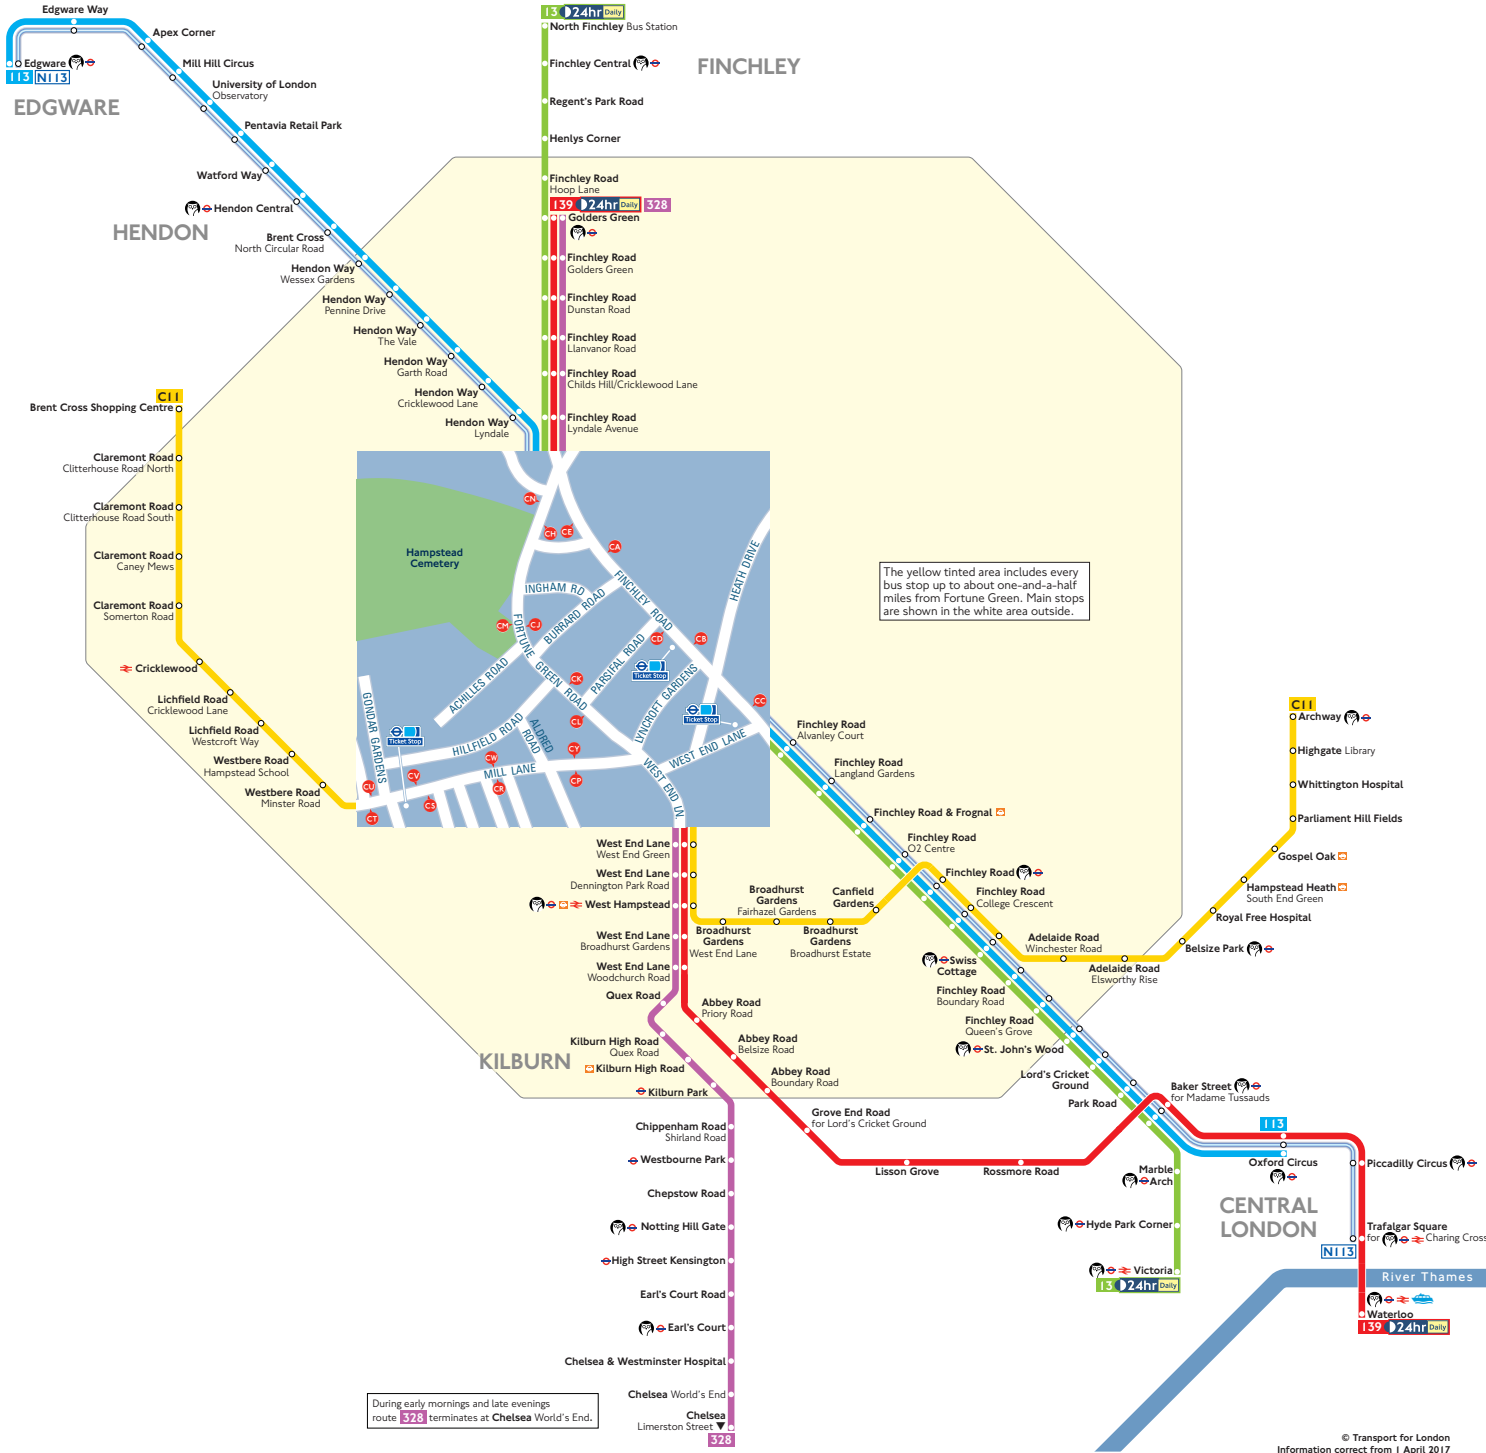

# Buses from Fortune Green

## Route finder

Bus route	Towards	Bus stops
13	North Finchley	CP CE
113	Edgware	CP CE
139	Oxford Circus	CA CE CC
	Golders Green	CL CE CN
328	Waterloo	CH CE CS
	Chelsea	CA CE CC
	Golders Green	CL CE CN
C11	Archway	CU CE CV CW
	Brent Cross Shopping Centre	CA CE CC

## Night buses

Bus route	Towards	Bus stops
N113	Edgware	CP CE
	Trafalgar Square	CA CE CC

## Key

- 13 Day buses in black
- N113 Night buses in blue
- Connections with London Underground
- Connections with London Overground
- Connections with National Rail
- Connections with river boats
- Tube station with 24-hour service Friday and Saturday nights
- Not served early mornings or late evenings