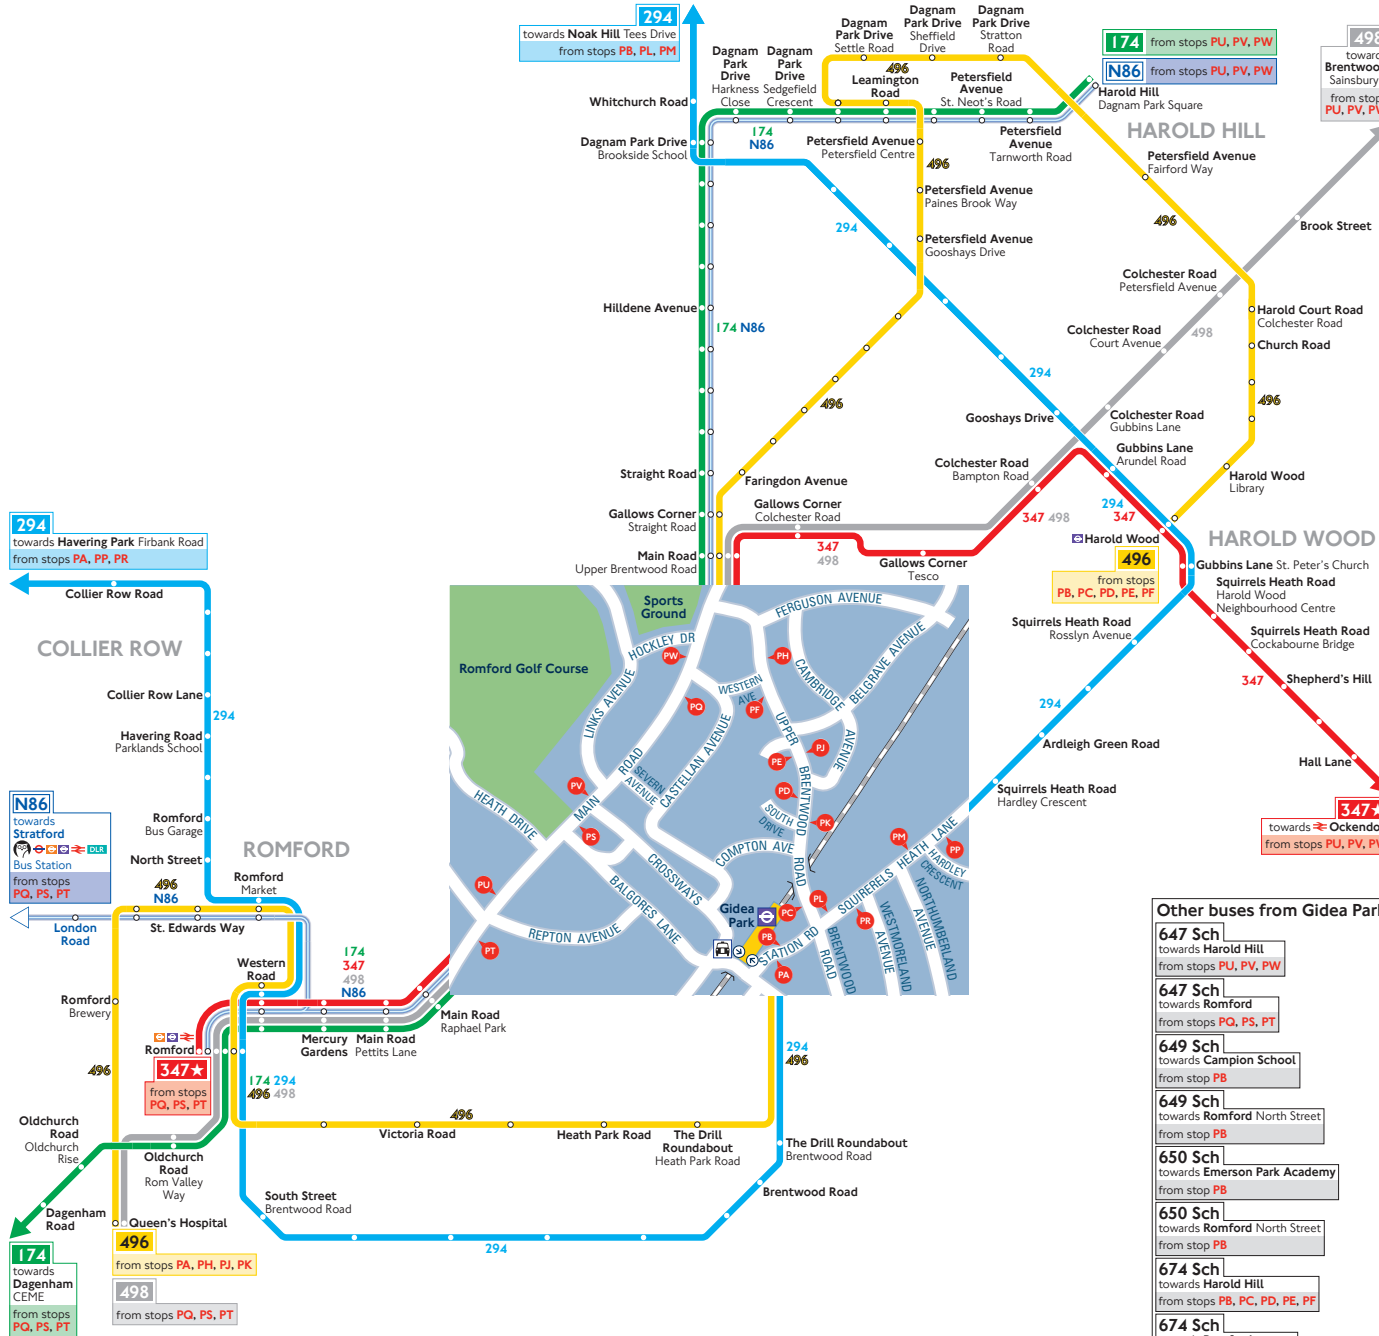

Buses from Gidea Park

How to use this map

- Find your destination on the map
- See the coloured lines on the map for the bus routes that go to your destination
- Check the map (at the end of each coloured line) for the bus stops to catch your bus from
- Use the central map to find the nearest bus stop for your route
- Look for the bus stop letters at the top of the stop (see example for stop A to the right)

Key

| | |
|--|--|
| | Connections with London Underground |
| | Connections with London Overground |
| | Connections with Elizabeth line |
| | Connections with National Rail |
| | Connections with DLR |
| | Taxi rank |
| | Tube station with 24-hour service Friday and Saturday nights |
| | Mondays to Saturdays only |
| | School journeys |

Ways to pay

- Use contactless (card or device). It's the same fare as Oyster pay as you go and you don't need to top up
- Download the free TfL app to top up or buy a ticket anytime, anywhere, or visit tfl.gov.uk/oyster. Alternatively, find your nearest Oyster Ticket Stop at tfl.gov.uk/ticketstopfinder or visit your nearest TfL station
- The Hopper fare offers you unlimited pay as you go Bus and Tram journeys within one hour. Always use the same card or device to touch in

| | |
|----------------|---|
| 647 Sch | towards Harold Hill from stops PU, PV, PW |
| 647 Sch | towards Romford from stops PQ, PS, PT |
| 649 Sch | towards Champion School from stop PB |
| 649 Sch | towards Romford North Street from stop PB |
| 650 Sch | towards Emerson Park Academy from stop PB |
| 650 Sch | towards Romford North Street from stop PB |
| 674 Sch | towards Harold Hill from stops PB, PC, PD, PE, PF |
| 674 Sch | towards Romford from stops PA, PH, PJ, PK |