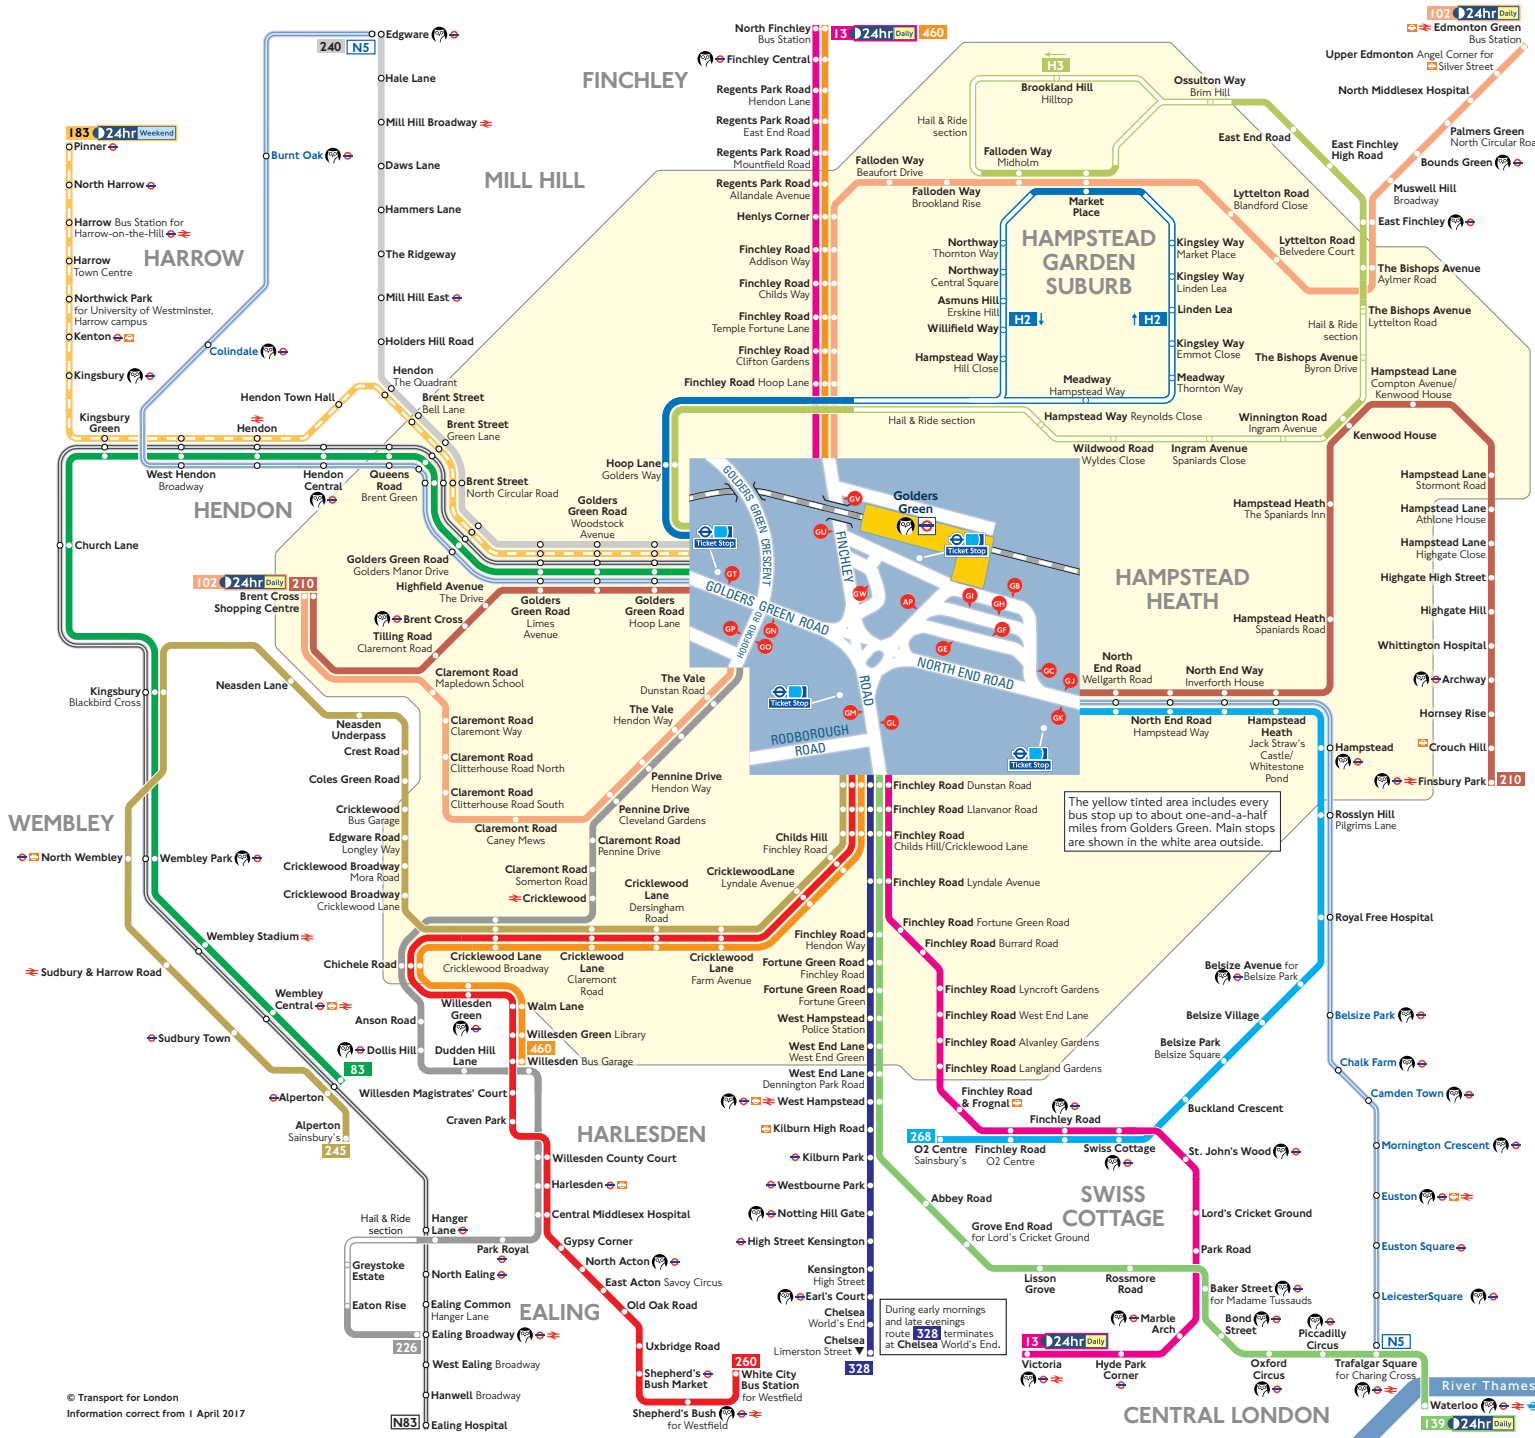

Buses from Golders Green

Route finder

Bus route	Towards	Bus stops
13 24hr Daily	North Finchley	GM GU
83	Victoria	GL QV
102 24hr Daily	Alperton	GH GN
	Brent Cross Shopping Centre	GO QV
	Edmonton Green	GH QV
139 24hr Daily	Waterloo	GF GL
183 24hr Weekend	Pinner	GH GN
210	Brent Cross Shopping Centre	GH GN
	Finsbury Park	GH GT
226	Ealing Broadway	GB GC
240	Edgeware	GH GN
245	Alperton	GB GL
260	White City	GF GL
268	Finchley Road O2 Centre	GF GL
328	Chelsea	GC GL
460	North Finchley	GM GU
	Willesden Bus Garage	GL QV
H2	Hampstead Garden Suburb	GN QW
H3	Hill Top	GN QW

Night buses

Bus route	Towards	Bus stops
N5	Edgeware	GH GN
	Trafalgar Square	GJ GT
N83	Ealing Hospital	GH GN

Other buses

Bus route	Towards	Bus stops
631 School journey	Henrietta Barnett School	GW

Coaches

Coach route	Bus stops
All coaches	GE

Key

- 13** Day buses in black
- N5** Night buses in blue
- Connections with London Underground
- Connections with London Overground
- Connections with National Rail
- Connections with river boats
- Operates daily with 24-hour service Friday and Saturday nights
- Tube station with 24-hour service Friday and Saturday nights
- Mondays to Saturdays daytime only
- Route 102 is a 24-hour service between Golders Green and Edmonton Green
- Not served early mornings or late evenings

Ways to pay

Top up your Oyster pay as you go credit or buy Travelcards and bus & tram passes at around 4,000 shops across London.