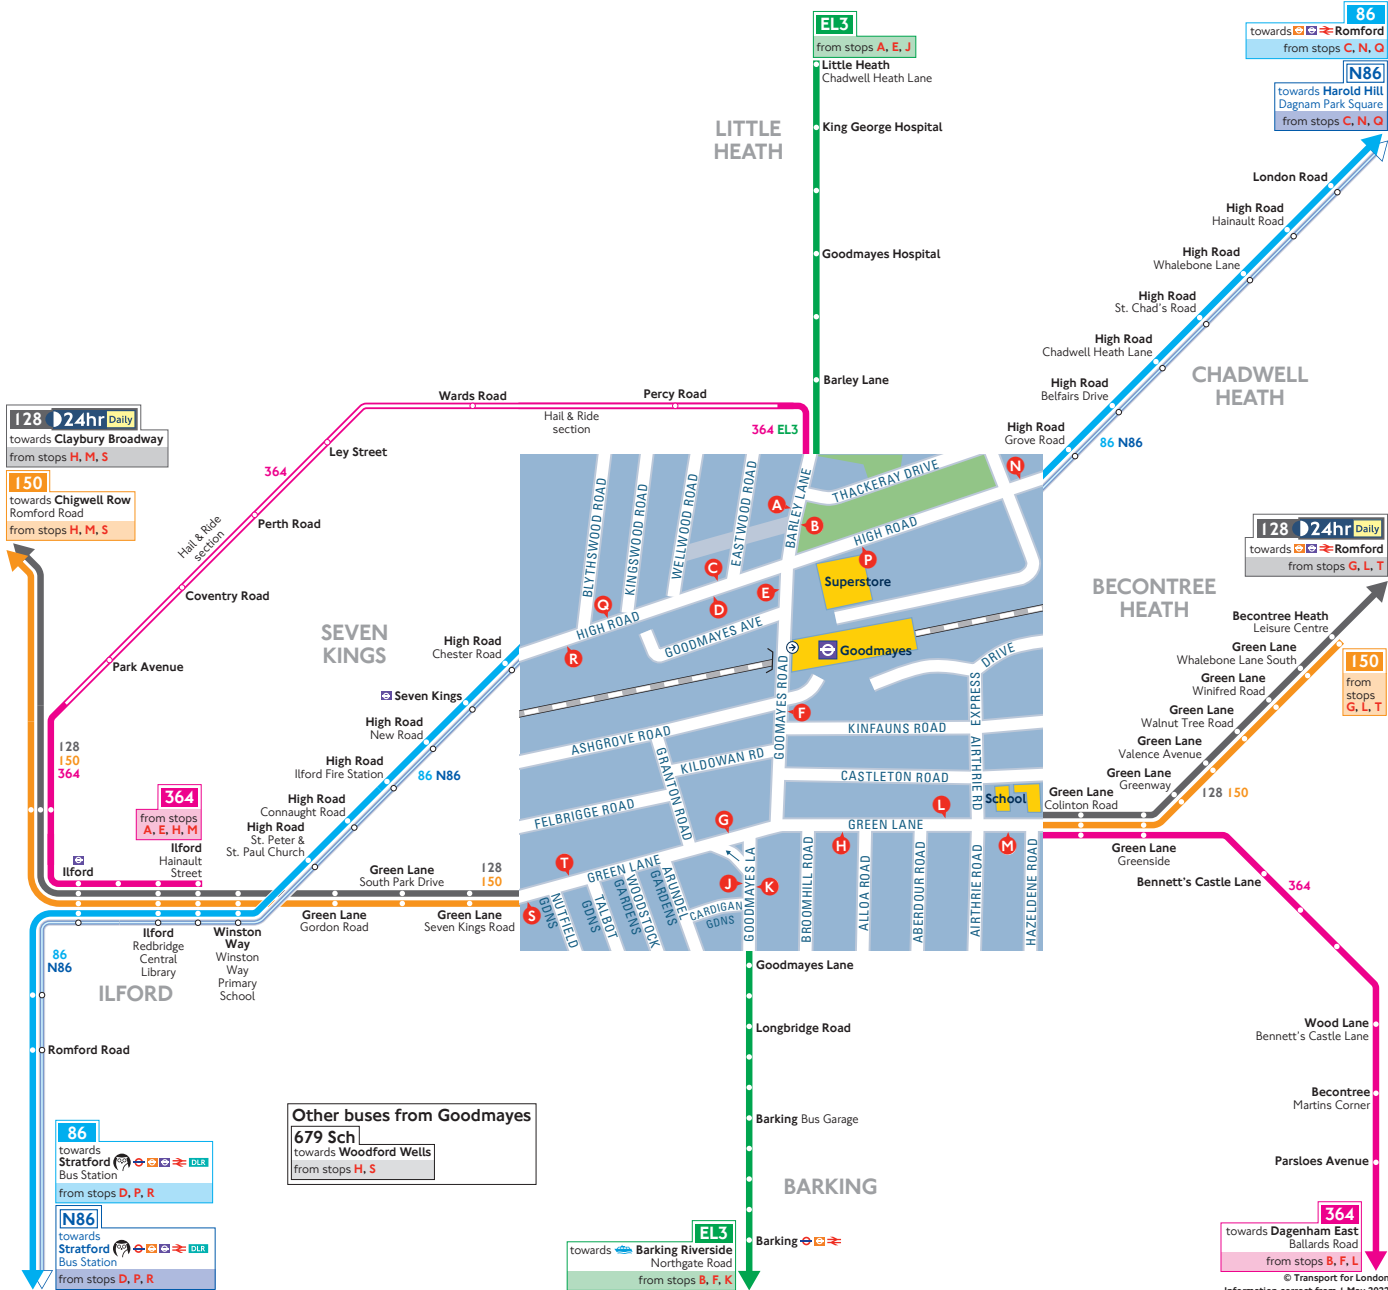

Buses from Goodmayes

Other buses from Goodmayes
679 Sch
towards Woodford Wells
from stops H, S

How to use this map

- Find your destination on the map
- See the coloured lines on the map for the bus routes that go to your destination
- Check the map (at the end of each coloured line) for the bus stops to catch your bus from
- Use the central map to find the nearest bus stop for your route
- Look for the bus stop letters at the top of the stop (see example for stop A to the right)

Key

	Connections with London Underground
	Connections with London Overground
	Connections with Elizabeth line
	Connections with National Rail
	Connections with DLR
	Connections with river boats
	Tube station with 24-hour service Friday and Saturday nights
	School journeys

Ways to pay

- Use contactless (card or device). It's the same fare as Oyster pay as you go and you don't need to top up
- Download the free TfL app to top up or buy a ticket anytime, anywhere, or visit tfl.gov.uk/oyster. Alternatively, find your nearest Oyster Ticket Stop at tfl.gov.uk/ticketstopfinder or visit your nearest TfL station
- The Hopper fare offers you unlimited pay as you go Bus and Tram journeys within one hour. Always use the same card or device to touch in
- If you fail to show on demand a ticket, validated smartcard or other travel authority valid for the whole of your journey you may be liable for a penalty fare or prosecuted.