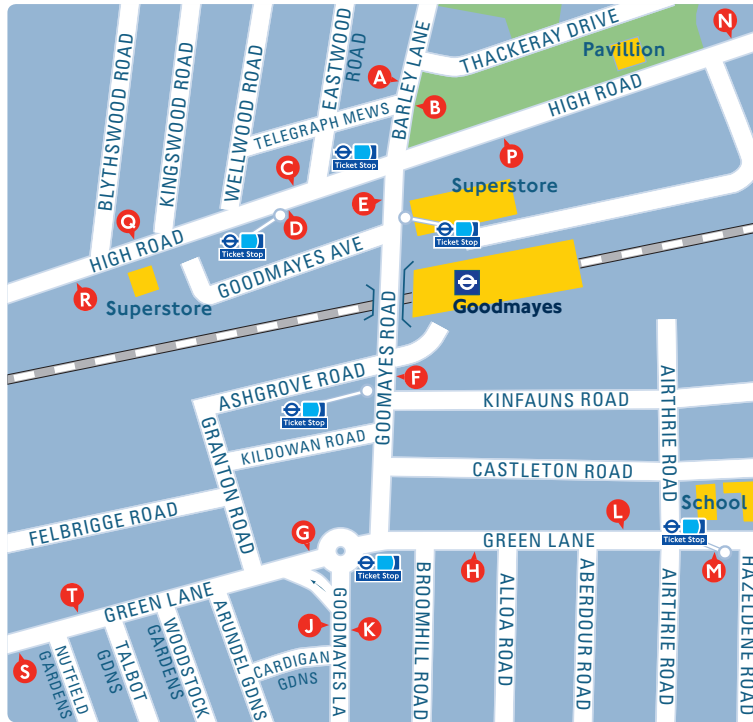

© Crown copyright and database rights 2017 Ordnance Survey 100035971/015

Destination finder

Destination	Bus routes	Bus stops
B		
Barking Bus Garage and Town Centre	EL3	B F K
Barley Lane	364	A E H M
Barkingside High Street	EL3	A E J
Barkingside Riverside Mallards Road	128 150	H M S
Becontree Martins Corner	364	B F L
Becontree Heath Bus Station and Leisure Centre	128 150	G L T
Bennett's Castle Lane	364	B F L
C		
Chadwell Heath High Road	86 N86	C N O
Chigwell Row for Hainault Forest Country Park	150	H M S
Claybury Broadway	128	H M S
Clayhall Avenue	128	H M S
Coventry Road	364	A E H M
Cranbrook Road Beattville Gardens	128 150	H M S
Cranbrook Road for Valentines Park	128 150	H M S
D		
Dagenham East	364	B F L
F		
Fencepiece Road New North Road	150	H M S
Fencepiece Road for Redbridge Sports Centre	150	H M S
Forest Gate Romford Road	86 N86	D P R
Fullwell Cross for Leisure Centre	150	H M S
G		
Galleons Drive	EL3	B F K
Gallows Corner	N86	C N O
Gants Hill	128 150	H M S
Gidea Park Main Road	N86	C N O
Goodmayes Hospital	EL3	A E J
Goodmayes Lane	EL3	B F K
Green Lane South Park Drive	128 150	H M S
H		
Hainault Fire Station and The Lowe	150	H M S
Harold Hill Dagnam Park Drive, Dagnam Park Square, Hilldene Avenue and Learnington Road	N86	C N O
I		
Ilford for The Exchange Mall	128 150	H M S
Ilford Hainault Street and Redbridge Central Library	364	A E H M
	86 N86	D P R
	128 150	H M S
	364	A E H M
Ilford High Road	86 N86	D P R
Ilford Broadway	86 N86	D P R

Ways to pay

	Use your contactless debit or credit card. It's the same fare as Oyster and there is no need to top up.
	Top up your Oyster pay as you go credit or buy Travelcards and bus & tram passes at around 4,000 shops across London.
	Sign up for an online account to top up online and see your travel history and spending.

Destination	Bus routes	Bus stops
K		
King George Hospital	EL3	A E J
L		
Little Heath Barley Lane	EL3	A E J
Longbridge Road Barking Park and St. Thomas More Catholic Church	EL3	B F K
Long Reach Road	EL3	B F K
M		
Manford Way Manford Cross	150	H M S
Marine Drive	EL3	B F K
N		
New North Road	150	H M S
P		
Parsloes Avenue	364	B F L
Percy Road	364	A E H M
Q		
Queen's Hospital	128	G L T
R		
Rainham Road South Ballards Road	364	B F L
Reede Road	364	B F L
River Road	EL3	B F K
Romford	86 N86	C N O
	128	G L T
Romford for Liberty Shopping Centre	86 N86	C N O
	128	G L T
Romford Road High Street North for Manor Park	86 N86	D P R
Romford Road Rabbits Road	86 N86	D P R
Romford Stadium	86 N86	C N O
Rush Green	128	G L T
S		
Seven Kings	86 N86	D P R
Straight Road	N86	C N O
Stratford Bus Station	86 N86	D P R
Stratford Centre	86 N86	D P R
T		
Thames Road	EL3	B F K
U		
University of East London	86 N86	D P R
W		
Wards Road	364	A E H M
Woodgrange Park	86 N86	D P R

Key

	Connections with London Underground
	Connections with London Overground
	Connections with TfL Rail
	Connections with National Rail
	Connections with DLR
	Tube station with 24-hour service Friday and Saturday nights