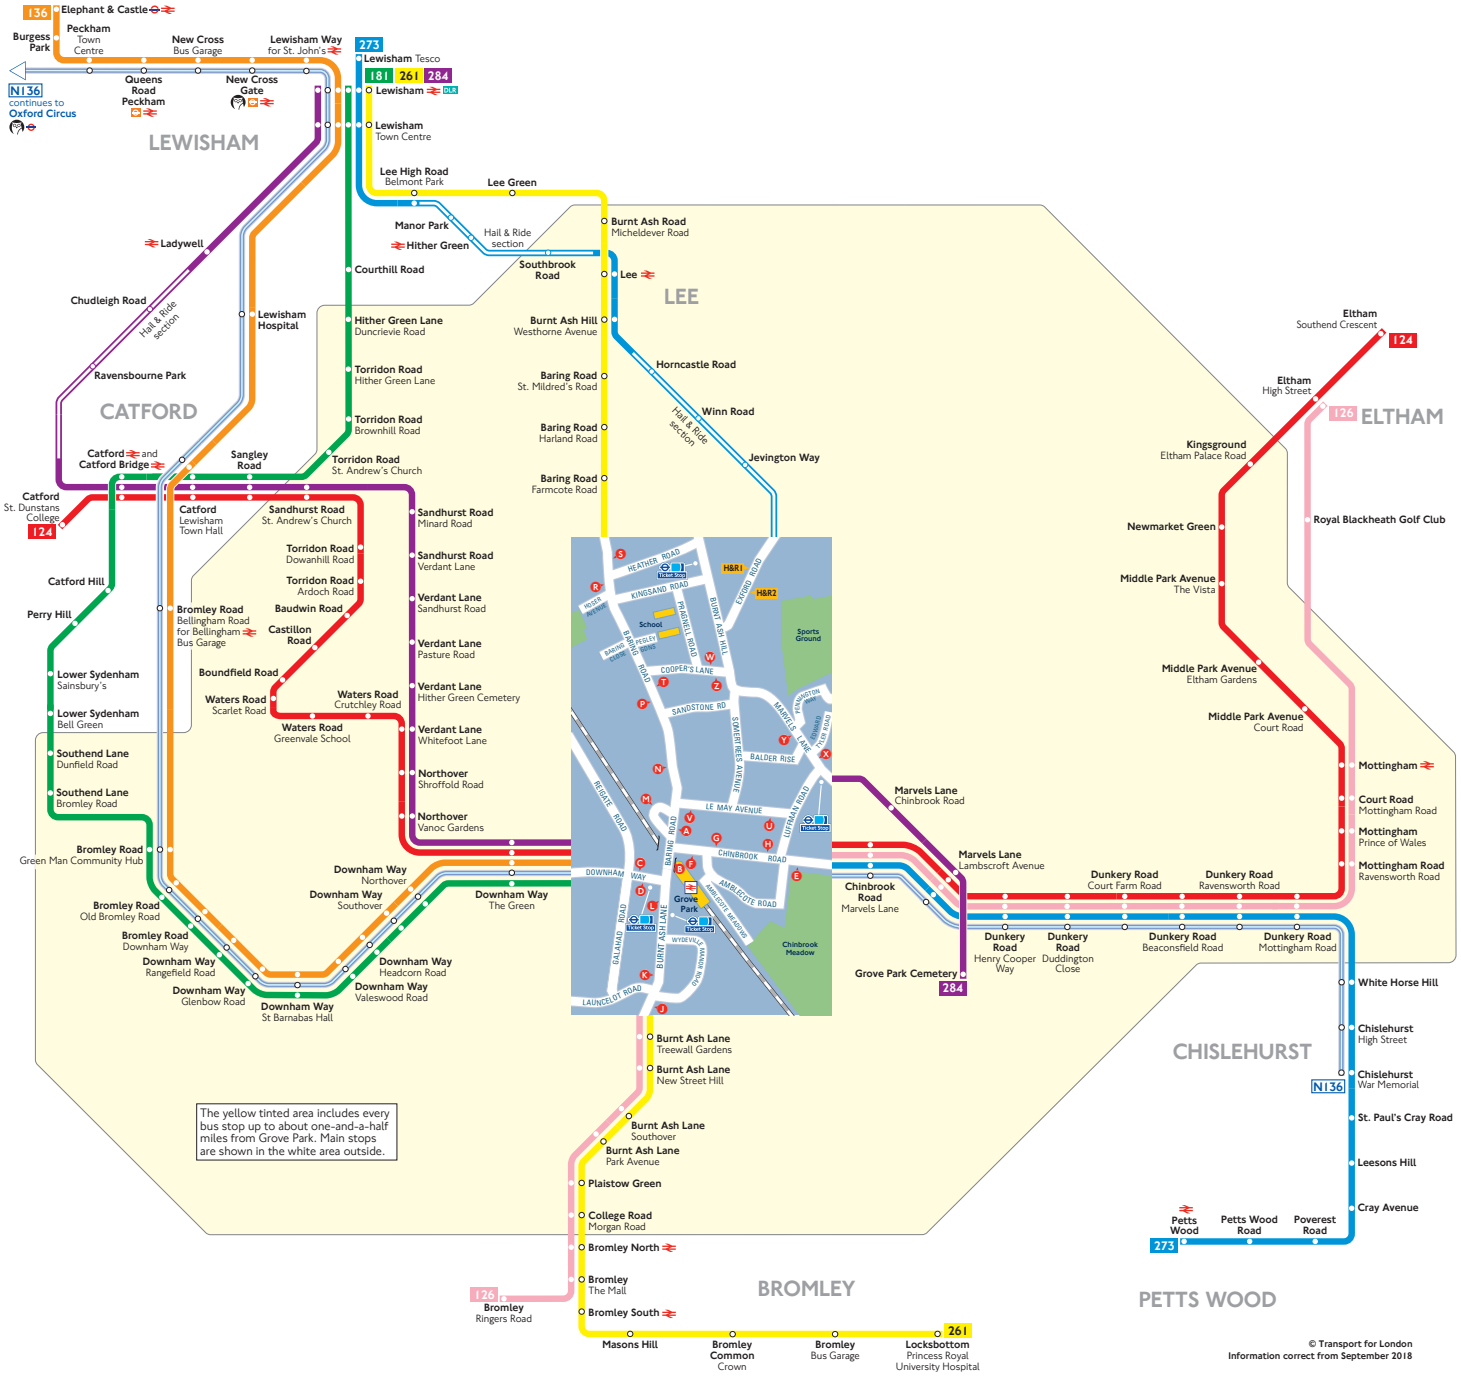

Buses from Grove Park

Route finder

Bus route	Towards	Bus stops
124	Catford	D E F
	Eltham	C G H
126	Bromley	B E J
	Eltham	G H K L
136	Elephant & Castle	D M
181	Lewisham	D M
261	Lewisham	K L N P R
	Locksbottom	B J S T
273	Lewisham	U V N P W H&R1
	Petts Wood	A G H T Z H&R2
284	Grove Park Cemetery	C N P W X
	Petts Wood	A D T Y Z

Night buses

Bus route	Towards	Bus stops
NI36	Chislehurst	C G H
	Oxford Circus	D E F

Other buses

Bus route	Towards	Bus stops
624 Sch	Welling	C G H
638 Sch	Coney Hall	B E F J
	Kemnal Technology College	G H K L

Key

- **124** Day buses in black
- **NI36** Night buses in blue
- Connections with London Underground
- Connections with London Overground
- Connections with National Rail
- Connections with DLR
- Connections with river boats
- Tube/London Overground station with 24-hour service Friday and Saturday nights
- **Sch** School journeys
- **Hail & Ride** Route 273 operates as Hail & Ride on the sections of roads marked **H&R1** and **H&R2** on the map. Buses stop at any safe point along the road. There are no bus stops at these locations, but please indicate clearly to the driver when you wish to board or alight.

Ways to pay

Top up your Oyster pay as you go credit or buy Travelcards and bus & tram passes at around 4,000 shops across London.