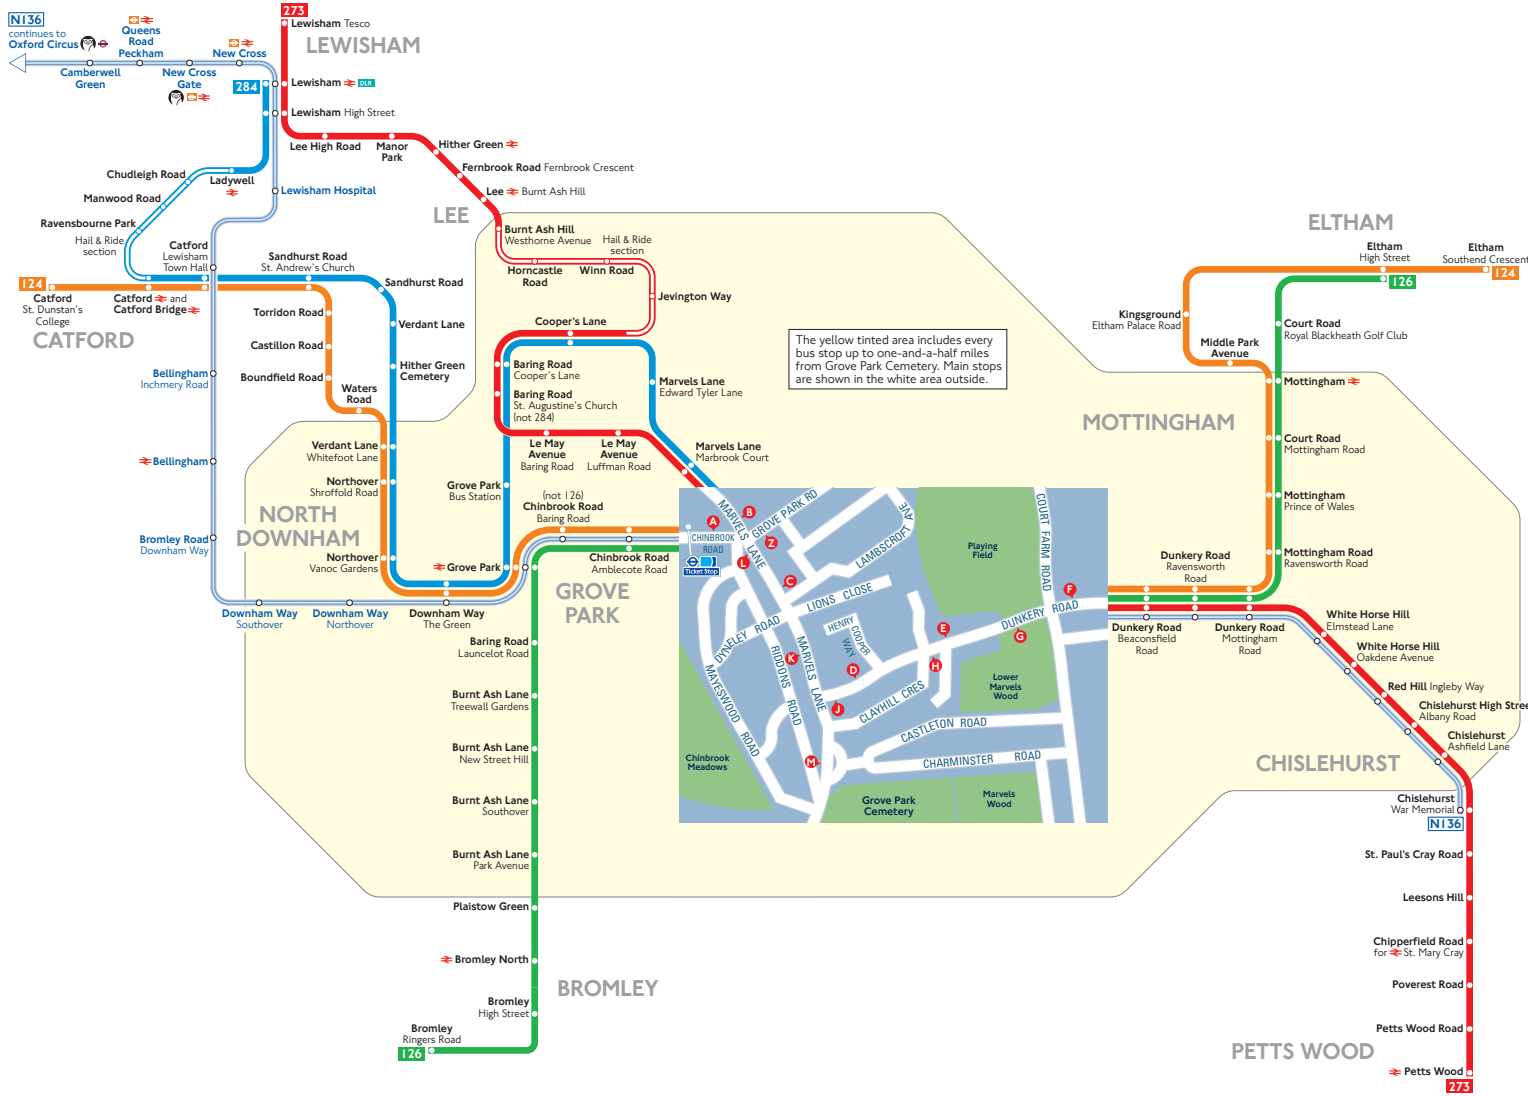

Buses from Grove Park Cemetery

Route finder

Bus route	Towards	Bus stops
124	Catford	G H J K L
	Eltham	A C D E F
126	Bromley	G H J K L
	Eltham	A C D E F
273	Lewisham	G H J K L
	Petts Wood	A C D E F
284	Lewisham	K L M

Night buses

Bus route	Towards	Bus stops
N136	Chislehurst	A C D E F
	Oxford Circus	G H J K L

Other buses

Bus route	Towards	Bus stops
624 Sch	Grove Park	G H J K L
	Welling Corner	A C D E F
638 Sch	Coney Hall	Z
	Kennal Technology College	A

Key

- 124 Day buses in black
- N136 Night buses in blue
- Connections with London Underground
- Connections with London Overground
- Connections with National Rail
- Connections with DLR
- Connections with river boats
- Tube/London Overground station with 24-hour service Friday and Saturday nights

© Transport for London
Information correct from August 2018