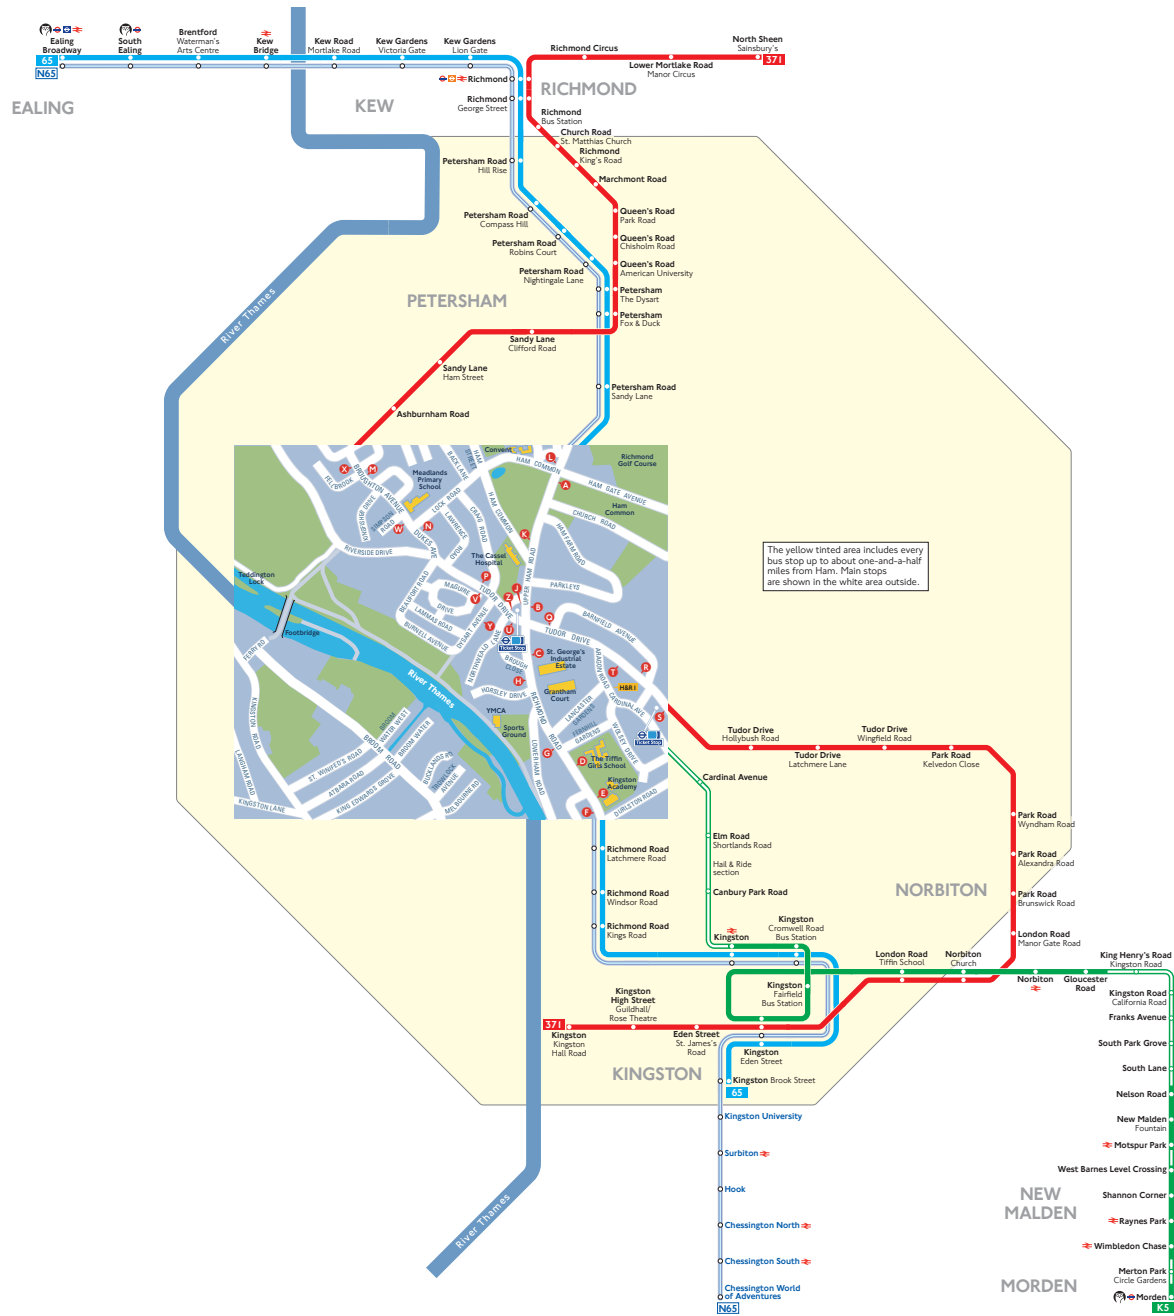

Buses from Ham

Route finder

Bus route	Towards	Bus stops
65	Ealing Broadway	F G H J K L
	Kingston	A B C D E
371	Kingston	M N P O R Z
	North Sheen	S T U V W X
K5	Morden	P Q Z H&R I

Night buses

Bus route	Towards	Bus stops
N65	Chessington World of Adventures	A B C D E
	Ealing Broadway	F G H J K L

Other buses

Bus route	Towards	Bus stops
671 Sch	Chessington South	D E

Key

- 371** Day buses in black
- N65** Night buses in blue
- Connections with London Underground
- Connections with London Overground
- Connections with TFL Rail
- Connections with National Rail
- Tube station with 24-hour service Friday and Saturday nights
- Sch** School journeys
- Hail & Ride** Route K5 operates as Hail & Ride on the sections of roads marked **H&R I** on the map. Buses stop at any safe point along the road. There are no bus stops at these locations, but please indicate clearly to the driver when you wish to board or alight.

Ways to pay

Top up your Oyster pay as you go credit or buy Travelcards and bus & tram passes at around 4,000 shops across London.