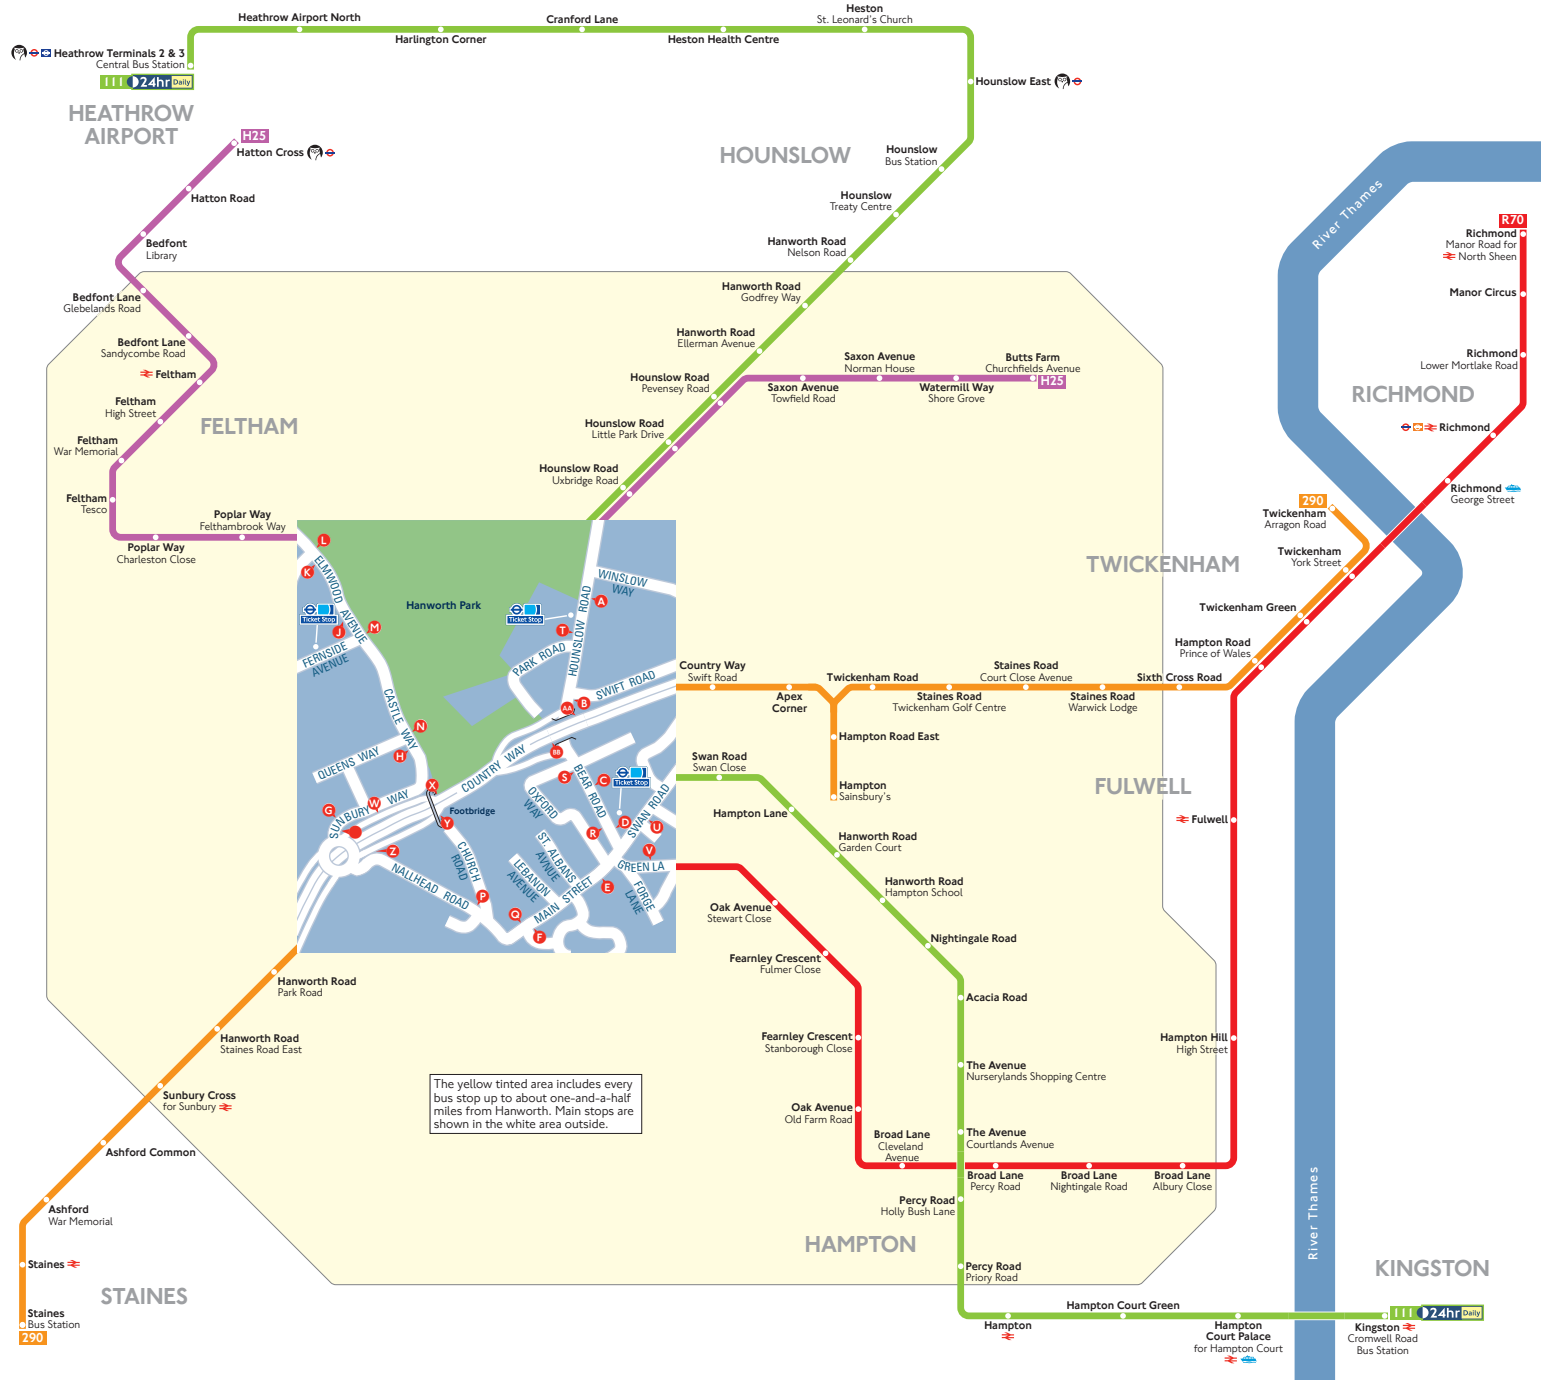

Buses from Hanworth

Route finder

Bus route	Towards	Bus stops
24hr Daily	Heathrow Terminals 2 & 3	R S T U
290	Kingston Staines	A B C D BB Y Z
H25	Twickenham Butts Farm	W X L M N P Q R S T
R70	Hatton Cross Richmond	A B C D E F G H J K U V

Key

- Connections with London Underground
- Connections with London Overground
- Connections with TfL Rail
- Connections with National Rail
- Connections with river boats
- Tube station with 24-hour service Friday and Saturday nights

Ways to pay

- Use your contactless debit or credit card. It's the same fare as Oyster and there is no need to top up.
- Top up your Oyster pay as you go credit or buy Travelcards and bus & tram passes at around 4,000 shops across London.
- Sign up for an online account to top up online and see your travel history and spending.