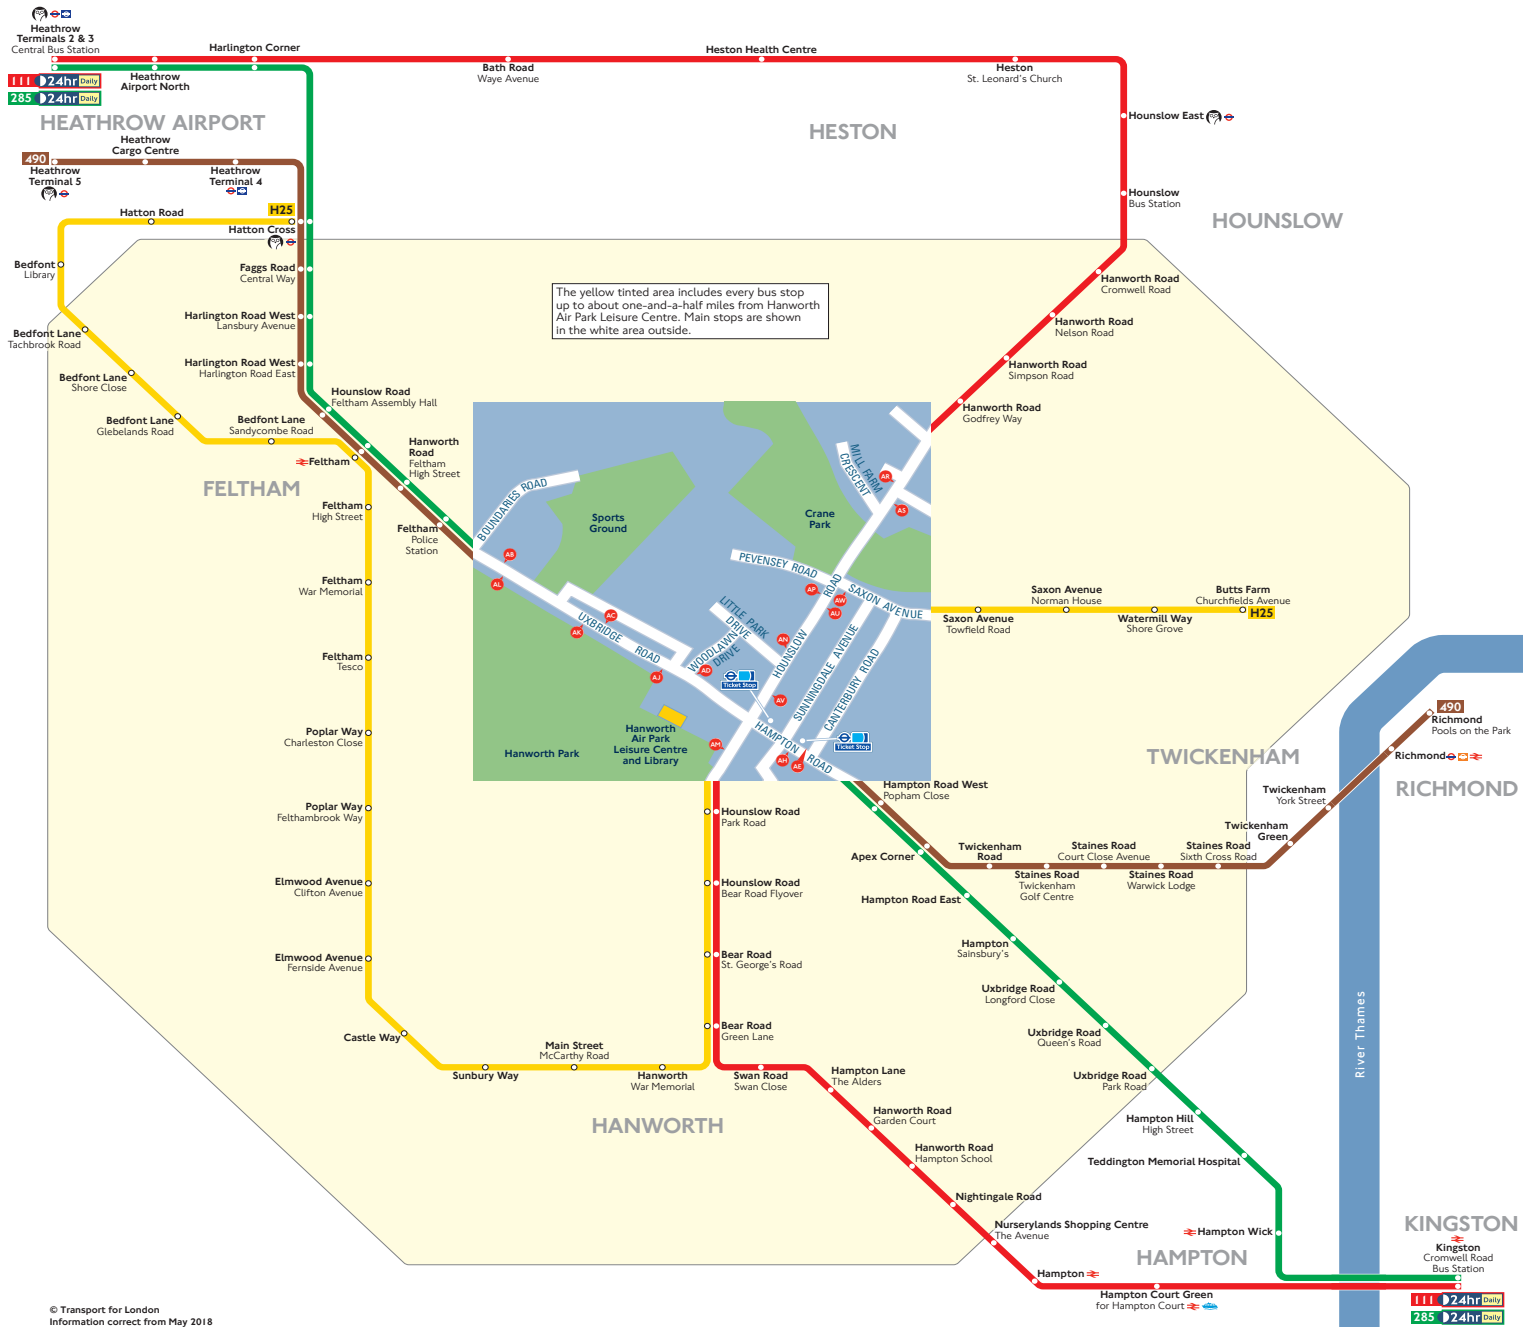

Buses from Hanworth Air Park Leisure Centre

Route finder

Bus route	Towards	Bus stops
111	Heathrow Airport North	AP1 AP2 AP3 AP4
285	Heathrow Terminals 2 & 3	AS AU AV
490	Kingston	AS AU AV
H25	Heathrow Terminals 2 & 3	AS AU AV
	Kingston	AS AU AV
	Heathrow Terminal 5	AS AU AV
	Richmond	AS AU AV
	Butts Farm	AS AU AV
	Hatton Cross	AS AU AV

Key

- Connections with London Underground
- Connections with London Overground
- Connections with TfL Rail
- Connections with National Rail
- Connections with river boats
- Tube station with 24-hour service Friday and Saturday nights

Ways to pay

- Use your contactless debit or credit card. It's the same fare as Oyster and there is no need to top up.
- Top up your Oyster pay as you go credit or buy Travelcards and bus & tram passes at around 4,000 shops across London.
- Sign up for an online account to top up online and see your travel history and spending.