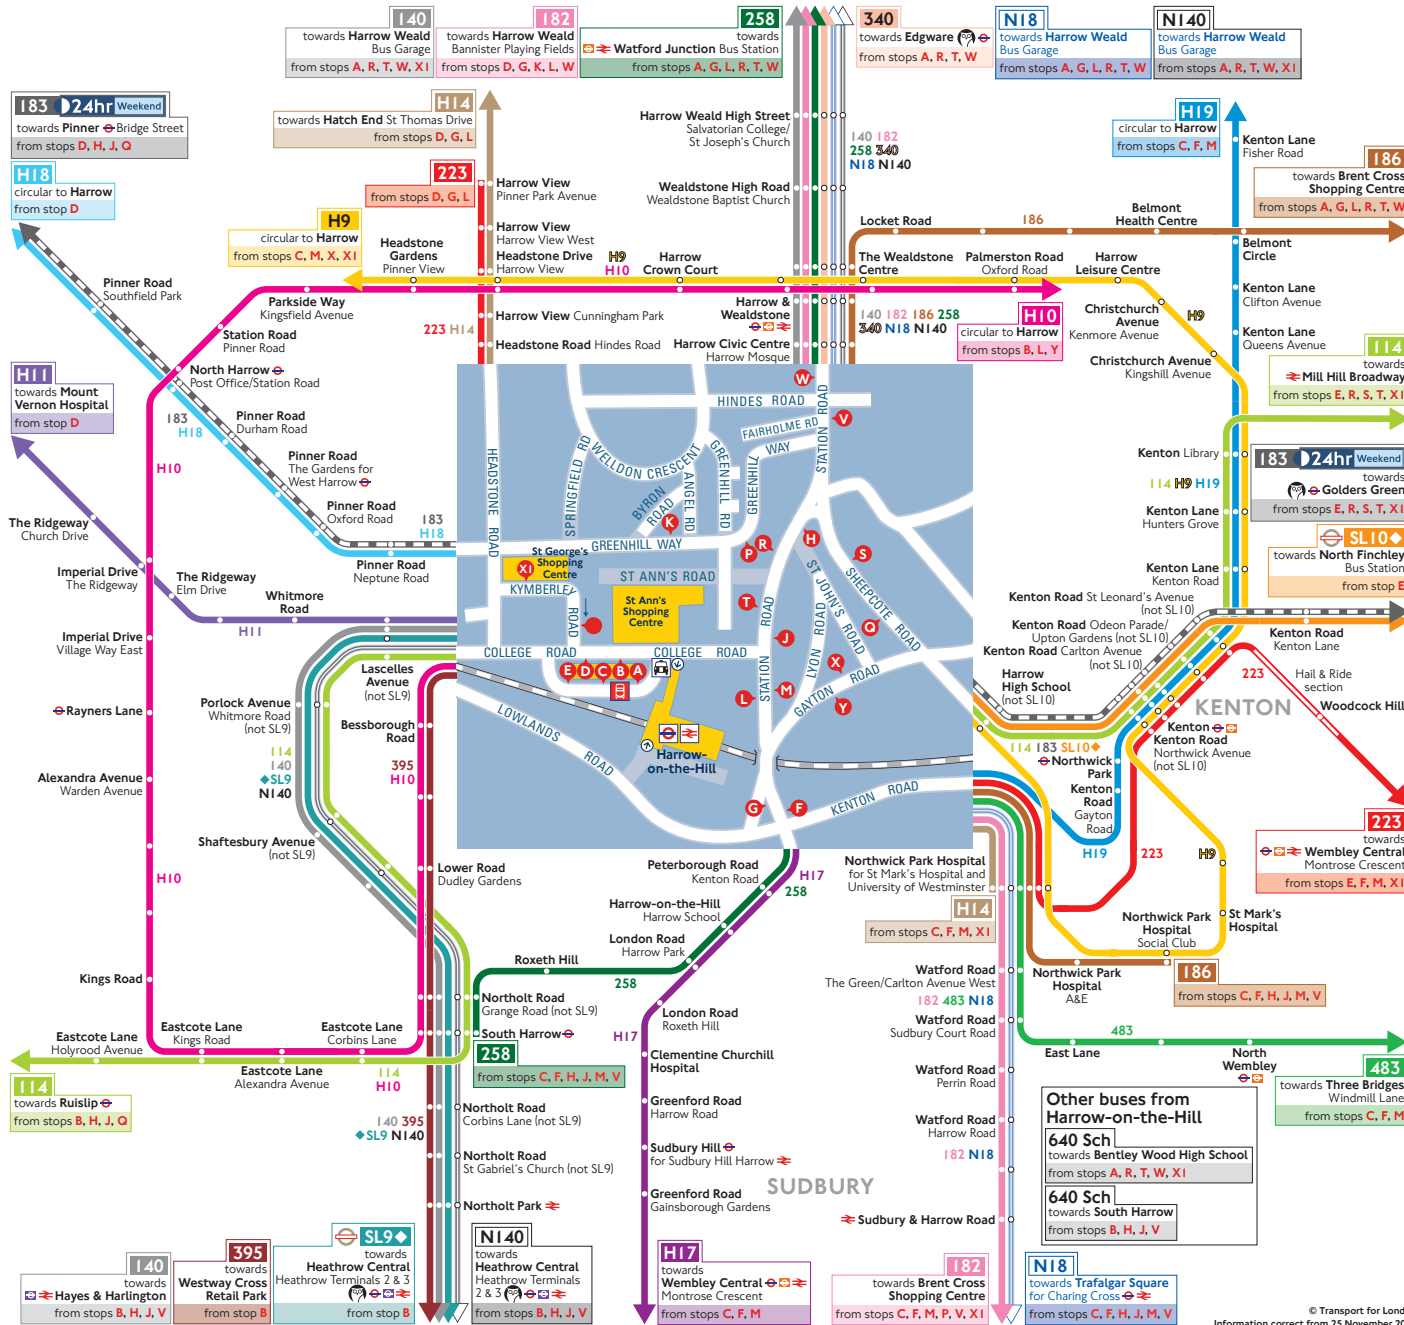

Buses from Harrow-on-the-Hill

How to use this map

- Find your destination on the map
- See the coloured lines on the map for the bus routes that go to your destination
- Check the map (at the end of each coloured line) for the bus stops to catch your bus from
- Use the central map to find the nearest bus stop for your route
- Look for the bus stop letters at the top of the stop (see example for stop **A** to the right)

Key

	Superloop express bus route
	Connections with London Underground
	Connections with London Overground
	Connections with Elizabeth Line
	Connections with National Rail
	Taxi rank
	Operates daily with 24-hour service Friday and Saturday nights
	Tube station with 24-hour service Friday and Saturday nights
	Express service
	School journeys

SUPERLOOP

Superloop is a proposed network of express bus routes, that would help improve connections and journey times between key outer London town centres and transport hubs. For more information visit tfl.gov.uk/superloop

Ways to pay

- Use contactless (card or device). It's the same fare as Oyster pay as you go and you don't need to top up
- Download the free TfL app to top up or buy a ticket anytime, anywhere, or visit tfl.gov.uk/oyster. Alternatively, find your nearest Oyster Ticket Stop at tfl.gov.uk/ticketstopfinder or visit your nearest TfL station
- The Hopper fare offers you unlimited pay as you go. Bus and Tram journeys within one hour. Always use the same card or device to touch in
- If you fail to show on demand a ticket, validated smartcard or other travel authority valid for the whole of your journey you may be liable for a penalty fare or prosecuted.