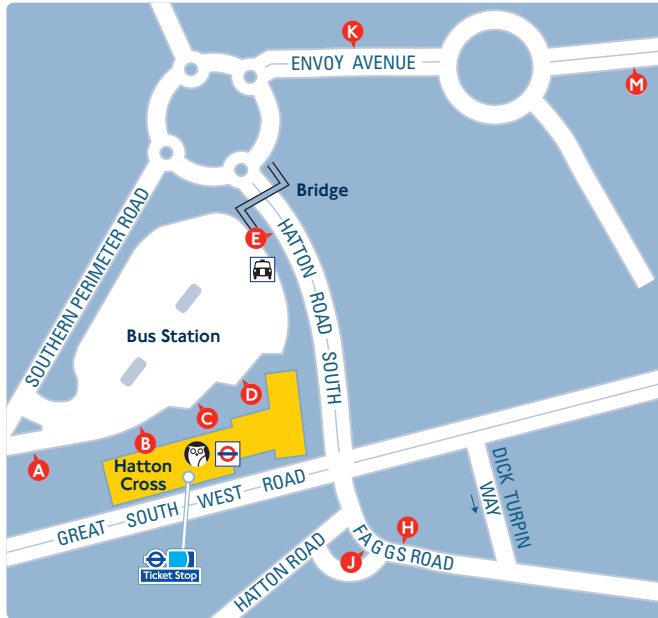

Destination finder

Destination	Bus routes	Bus stops
A		
Ashford Hospital	203	D J
B		
Beavers Lane	423	D M
Bedfont Library	H25	D
Bedfont St. Mary's Church	H25 H26	D
Bedfont Stanwell Road	203	D J
Bedfont Lakes	H25	D
Bedfont Lakes Commercial Centre	H26	D
Bedfont Lane	H25	D
C		
Carshalton High Street	X26	C
Cheam Broadway	X26	C
Church Road Northala Fields	90	E J K
Coldharbour Lane	90	E J K
Convent Way Shopping Precinct	482	B
Corporation Avenue	423	B M
E		
East Croydon	X26	C
F		
Feltham	90 285	C H M
for The Centre Feltham	490	C H
	H25 H26	D
Feltham Assembly Hall for Feltham Park	90 285	C H M
	490	C H
	H26	D
Feltham Leisure West	90	C H M
Feltham Police Station	285	C H M
	490	C H
Feltham Young Offenders Institute	H26	D
G		
Grosvenor Park Rosemead Road	H26	D
H		
Hampton Apex Corner	285	C H M
	490	C H
Hampton Sainsbury's	285	C H M
Hampton Hill High Street	285	C H M
Hampton Wick	285	C H M
Hanworth	285	C H M
Air Park Leisure Centre & Library	490	C H
Hanworth Churchfields Avenue	H25	D
Hanworth Main Street	H25	D
Hanworth Park Elmwood Avenue	H25	D
Harlington High Street for Sipson Meadow	90	E J K
Harlington Corner	285 423	E J K
Hayes Botwell Green Sports & Leisure Centre	90	E J K
Hayes & Harlington	90	E J K
Heathrow Airport North Bath Road	285 423	E J K
Heathrow Cargo Centre	482 490	A J
Heathrow Terminals 2 & 3 Central Bus Station	285	E J K
	X26	E
Heathrow Terminal 4	482 490	A J
Heathrow Terminal 5	423	E J K
	482 490	A J
Heston North Hyde Lane	482	D
Hounslow Bus Station	203	D
	423	D M
Hounslow Treaty Shopping Centre	203	D
	423	D M
Hounslow Heath Husar	423	D M
Hounslow Road Uxbridge Road	H25	D
Hounslow West	203 482	D

Destination	Bus routes	Bus stops
K		
Kingshill Avenue	90	C D H
Kingston	285	C D H
Cromwell Road Bus Station	285	C
Kingston Road	285	C D H
L		
Lansbury Drive for Grange Park and The Pine Medical Centre	90	C H J
N		
New Malden Fountain	X26	C
North Cheam	X26	C
Northolt	90	E J K
Northolt Library	90	E J K
R		
Richmond	490	C H
Richmond George Street	490	C H
Richmond Pools on the Park	490	C H
S		
Salisbury Road	423	B M
Southall	482	B
Southall Town Hall	482	B
Sparrow Farm Central Parade	H26	D
Staines Bus Station	203	D J
Stanwell Clare Road	203	D J
Station Road Clayton Road for Hayes Town Medical Centre	90	E J K
Station Road Fairey Corner	90	E J K
Sutton Carshalton Road	X26	C
T		
Teddington	285	C H M
Broad Street	X26	C
Teddington Memorial Hospital	285	C H M
Twickenham York Street	490	C H
Twickenham Green	490	C H
U		
Uxbridge County Court	90	E J K
Uxbridge Road Church Road for Botanic Gardens and Grassy Meadow	90	E J K
V		
Vicarage Farm Road	482	B
W		
Wallington Green	X26	C
West Croydon Bus Station	X26	C
Worcester Park	X26	C
Y		
Yeading White Hart for Lime Tree Park and Rectory Park	90	E J K

Ways to pay

Use your contactless debit or credit card. It's the same fare as Oyster and there is no need to top up.

Top up your Oyster pay as you go credit or buy Travelcards and bus & tram passes at around 4,000 shops across London.

Sign up for an online account to top up online and see your travel history and spending.

Key