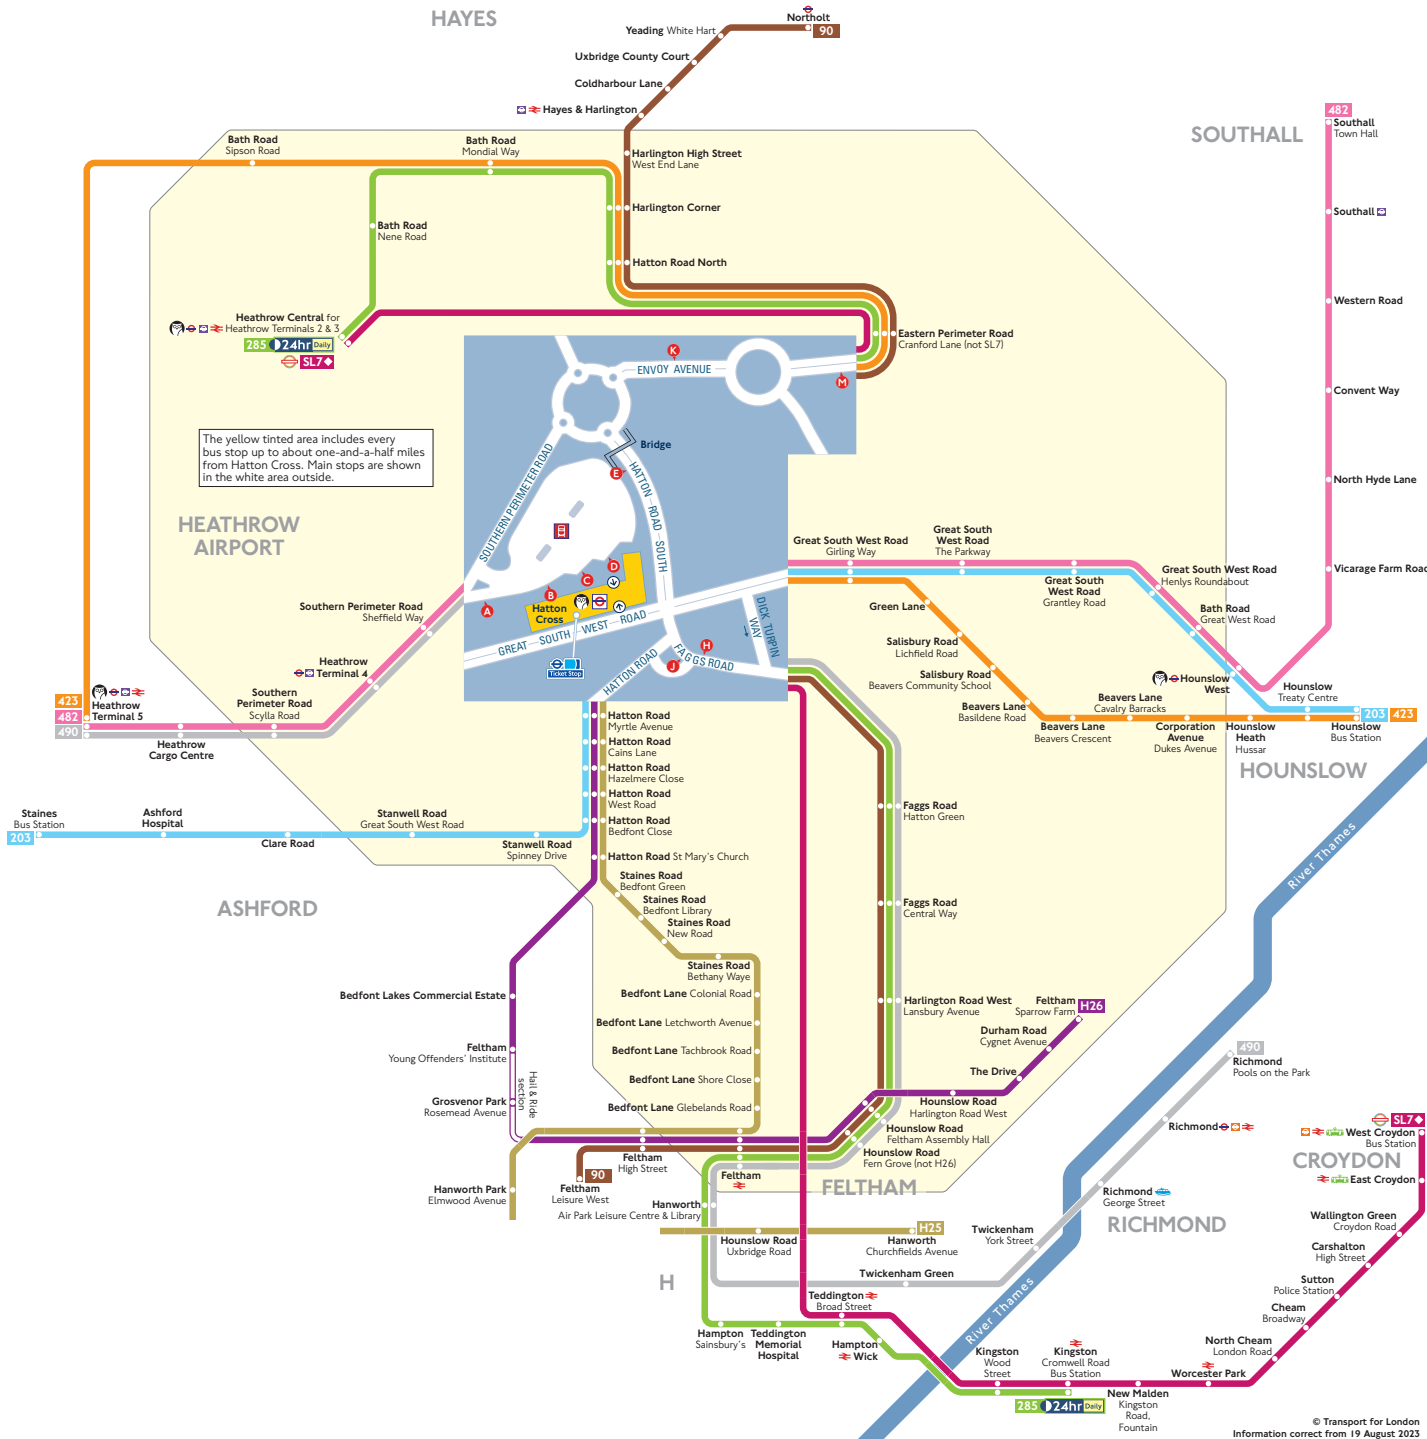

Buses from Hatton Cross

Route finder

Bus route	Towards	Bus stops
90	Feltham Leisure West	C H M
	Northolt	E J K
203	Hounslow	B
	Staines	D I
285	Heathrow Central	E J K
	Kingston	C H M
423	Heathrow Terminal 5	E J K
	Hounslow	B M
482	Heathrow Terminal 5	A J
	Southall	B
490	Heathrow Terminal 5	A J
	Richmond	C H
H25	Hanworth	D
H26	Feltham Central Parade	D
SL7	Heathrow Central	E
	West Croydon	C

Key

- Superloop express bus route
- Connections with London Underground
- Connections with Elizabeth line
- Connections with National Rail
- Connections with London Trams
- Connections with river boats
- Tube station with 24-hour service Friday and Saturday nights
- Express service

SUPERLOOP

Superloop is a proposed network of express bus routes, that would help improve connections and journey times between key outer London town centres and transport hubs. For more information visit tfl.gov.uk/superloop