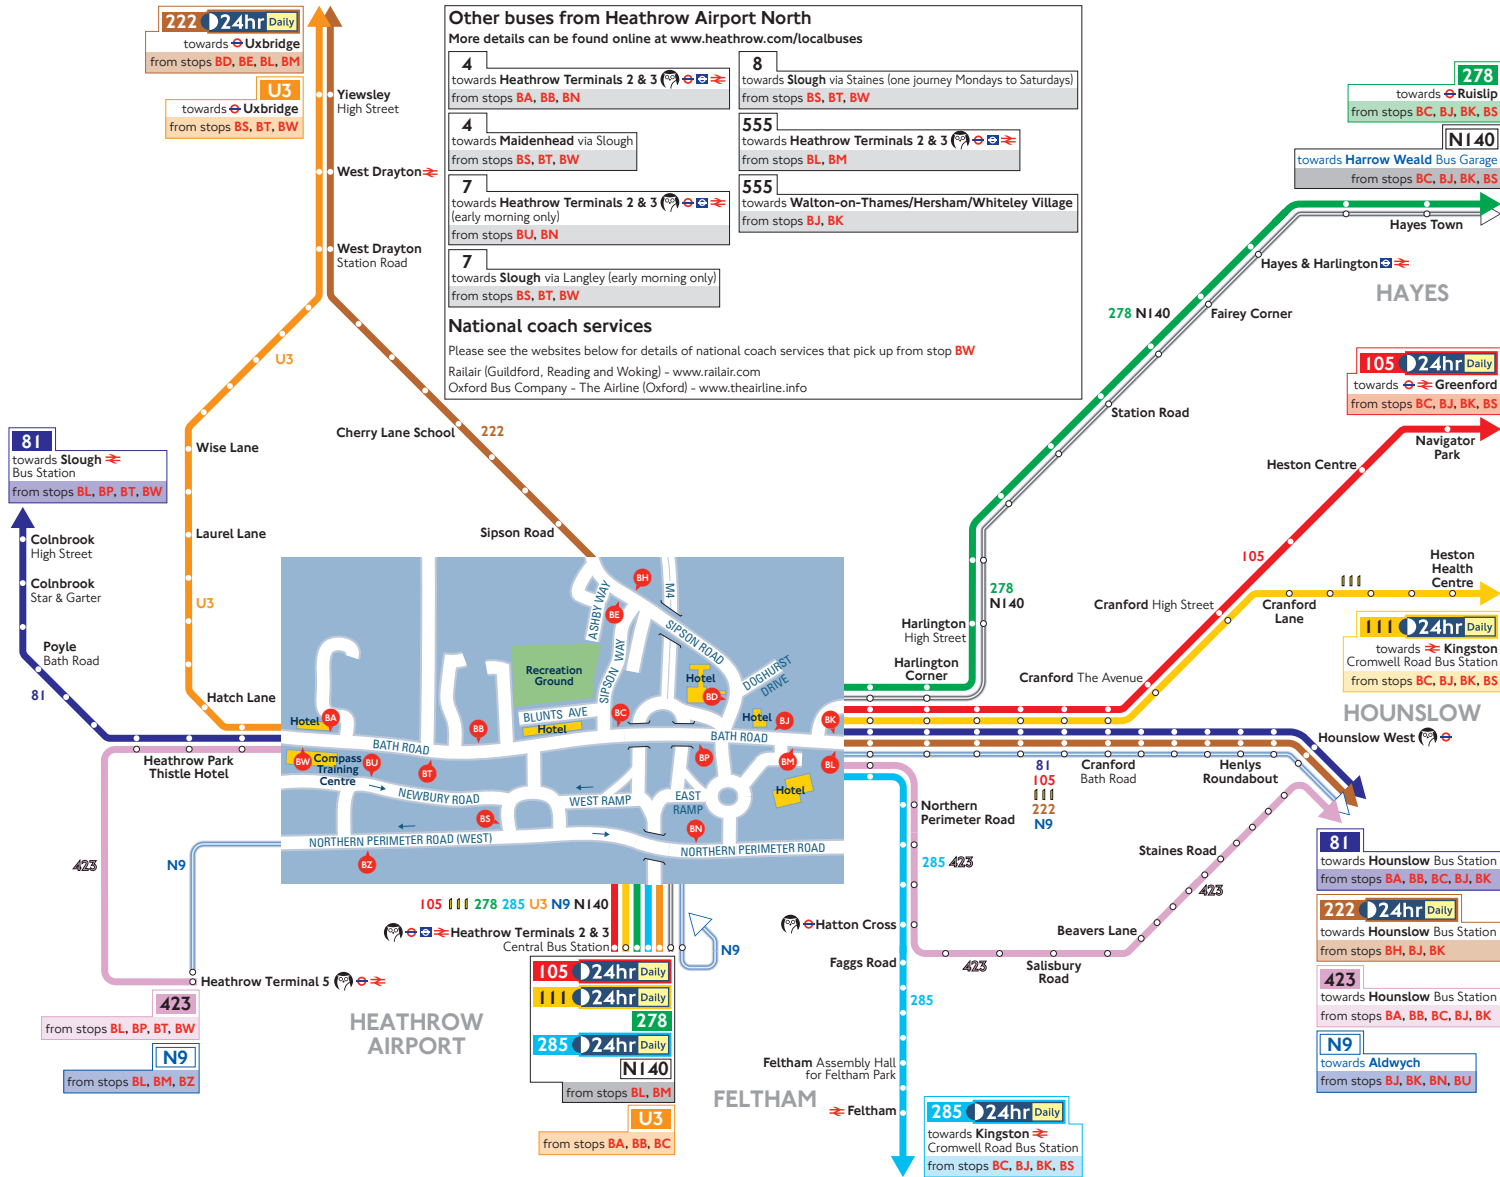

Buses from Heathrow Airport North

How to use this map

- Find your destination on the map
- See the coloured lines on the map for the bus routes that go to your destination
- Check the map (at the end of each coloured line) for the bus stops to catch your bus from
- Use the central map to find the nearest bus stop for your route
- Look for the bus stop letters at the top of the stop (see example for stop A to the right)

Key

- Connections with London Underground
- Connections with London Overground
- Connections with TFL Rail
- Connections with National Rail
- Connections with river boats
- Tube station with 24-hour service Friday and Saturday nights

Ways to pay

- Use contactless (card or device). It's the same fare as Oyster pay as you go and you don't need to top up
- Download the free TFL app to top up or buy a ticket anytime, anywhere, or visit tfl.gov.uk/oyster. Alternatively, find your nearest Oyster Ticket Stop at tfl.gov.uk/ticketstopfinder or visit your nearest TFL station
- The Hopper fare offers you unlimited pay as you go Bus and Tram journeys within one hour. Always use the same card or device to touch in
- If you fail to show on demand a ticket, validated smartcard or other travel authority valid for the whole of your journey you may be liable for a penalty fare or prosecuted.