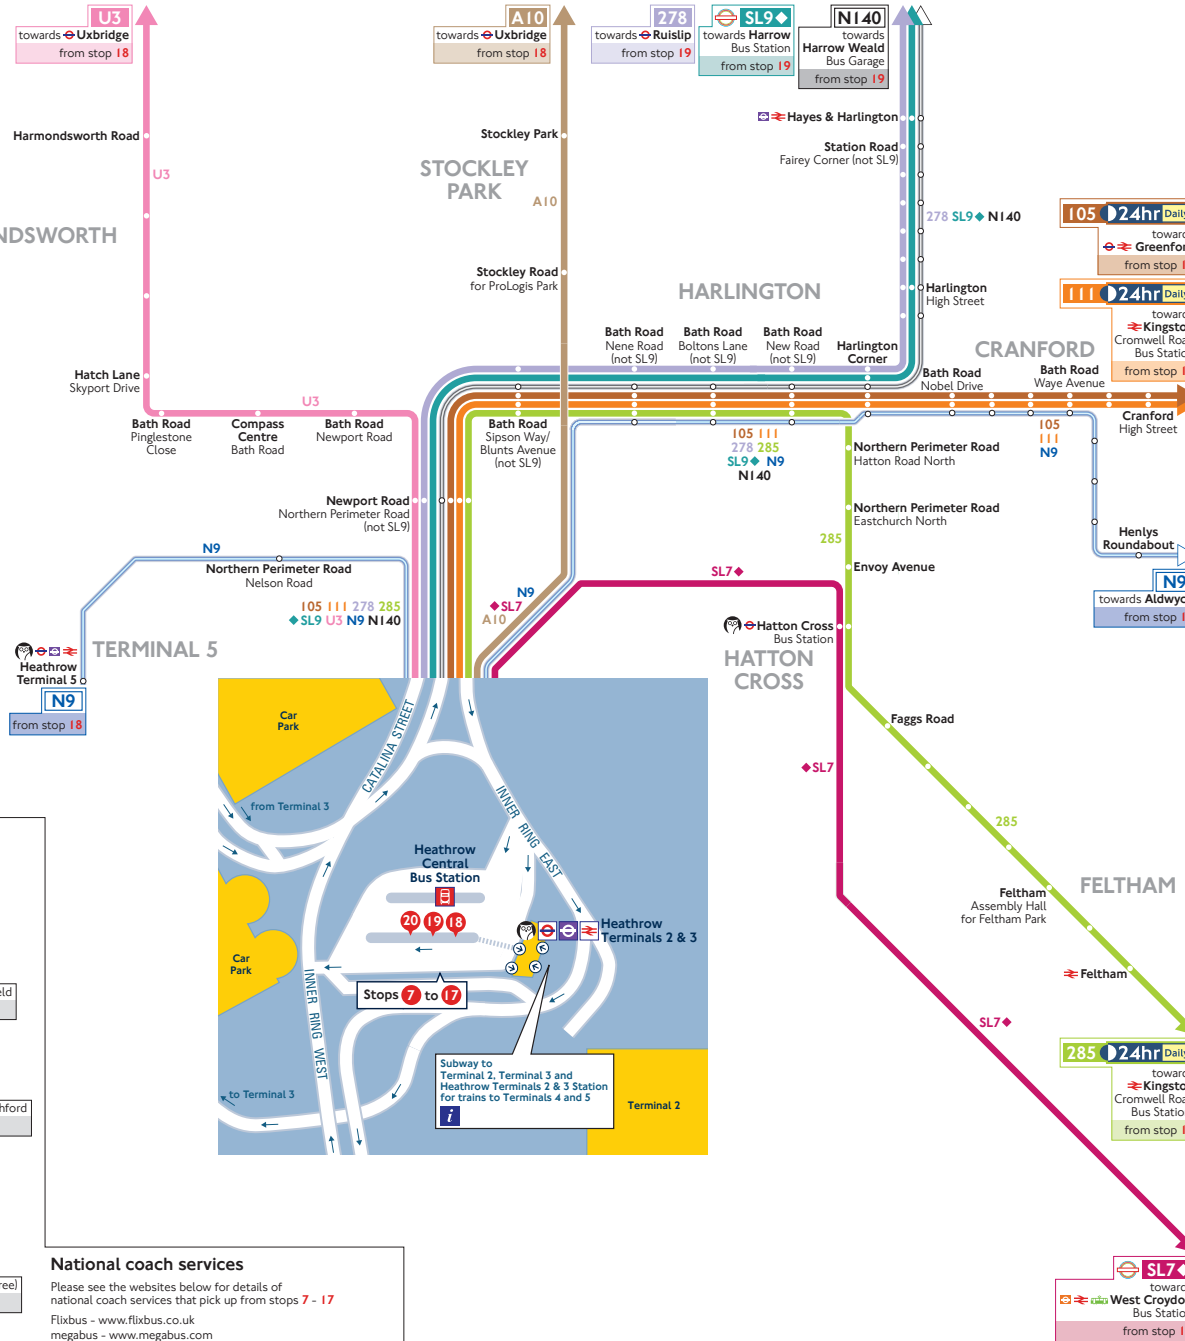

Buses from Heathrow Terminals 2 & 3

Other buses from Heathrow Terminals 2 & 3

More details can be found online at www.heathrow.com/localbuses

- 7** towards Britwell via Slough (early morning only) from stop 20
- 102** towards High Wycombe via Beaconsfield from stop 20
- 459** towards Heathrow Terminal 5 from stop 20
- 555** towards Walton-on-Thames via Ashford from stop 20
- 724** towards Harlow via Watford from stop 20
- A4** **24hr Daily** towards Cippenham via Slough from stop 20
- H30** towards Hatton Cross via Terminal 4 (free) from stop 20
- N30** towards Heathrow Terminal 4 from stop 20

How to use this map

- Find your destination on the map
- See the coloured lines on the map for the bus routes that go to your destination
- Check the map (at the end of each coloured line) for the bus stops to catch your bus from
- Use the central map to find the nearest bus stop for your route
- Look for the bus stop letters at the top of the stop (see example for stop A to the right)

Key

- Superloop express bus route
- Connections with London Underground
- Connections with London Overground
- Connections with Elizabeth line
- Connections with National Rail
- Connections with London Trams
- Connections with river boats
- Taxi rank
- Tube station with 24-hour service Friday and Saturday nights
- Express service
- Some early morning and late evening journeys do not go as far as this stop

SUPERLOOP

Superloop is a proposed network of express bus routes, that would help improve connections and journey times between key outer London town centres and transport hubs. For more information visit tfl.gov.uk/superloop