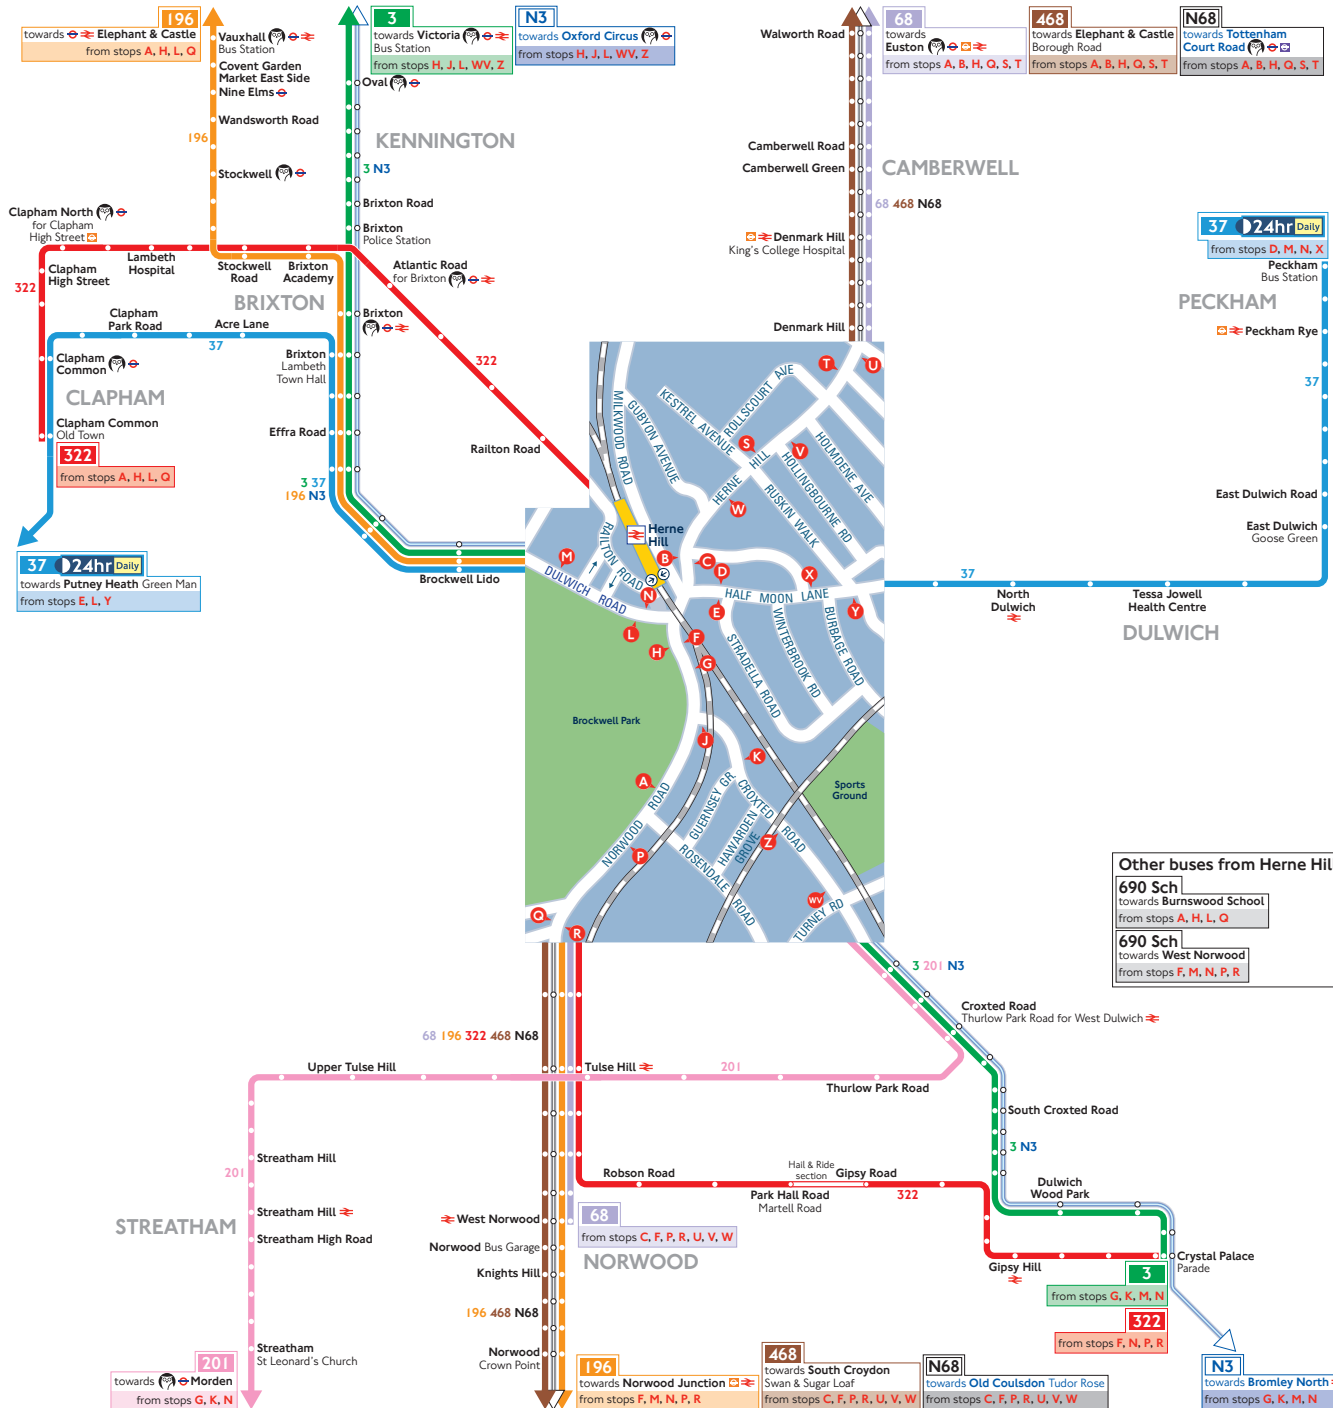

Buses from Herne Hill

Other buses from Herne Hill

690 Sch
towards Burnswood School
from stops A, H, L, Q

690 Sch
towards West Norwood
from stops F, M, N, P, R

How to use this map

- Find your destination on the map
- See the coloured lines on the map for the bus routes that go to your destination
- Check the map (at the end of each coloured line) for the bus stops to catch your bus from
- Use the central map to find the nearest bus stop for your route
- Look for the bus stop letters at the top of the stop (see example for stop A to the right)

Key

	Connections with London Underground
	Connections with London Overground
	Connections with Elizabeth line
	Connections with National Rail
	Connections with London Trams
	Connections with river boats
	Tube station with 24-hour service Friday and Saturday nights
	Sch School journeys

Ways to pay

- Use contactless (card or device). It's the same fare as Oyster pay as you go and you don't need to top up
- Download the free TfL app to top up or buy a ticket anytime, anywhere, or visit tfl.gov.uk/oyster. Alternatively, find your nearest Oyster Ticket Stop at tfl.gov.uk/ticketstopfinder or visit your nearest TfL station
- The Hopper fare offers you unlimited pay as you go Bus and Tram journeys within one hour. Always use the same card or device to touch in
- If you fail to show on demand a ticket, validated smartcard or other travel authority valid for the whole of your journey you may be liable for a penalty fare or prosecuted.