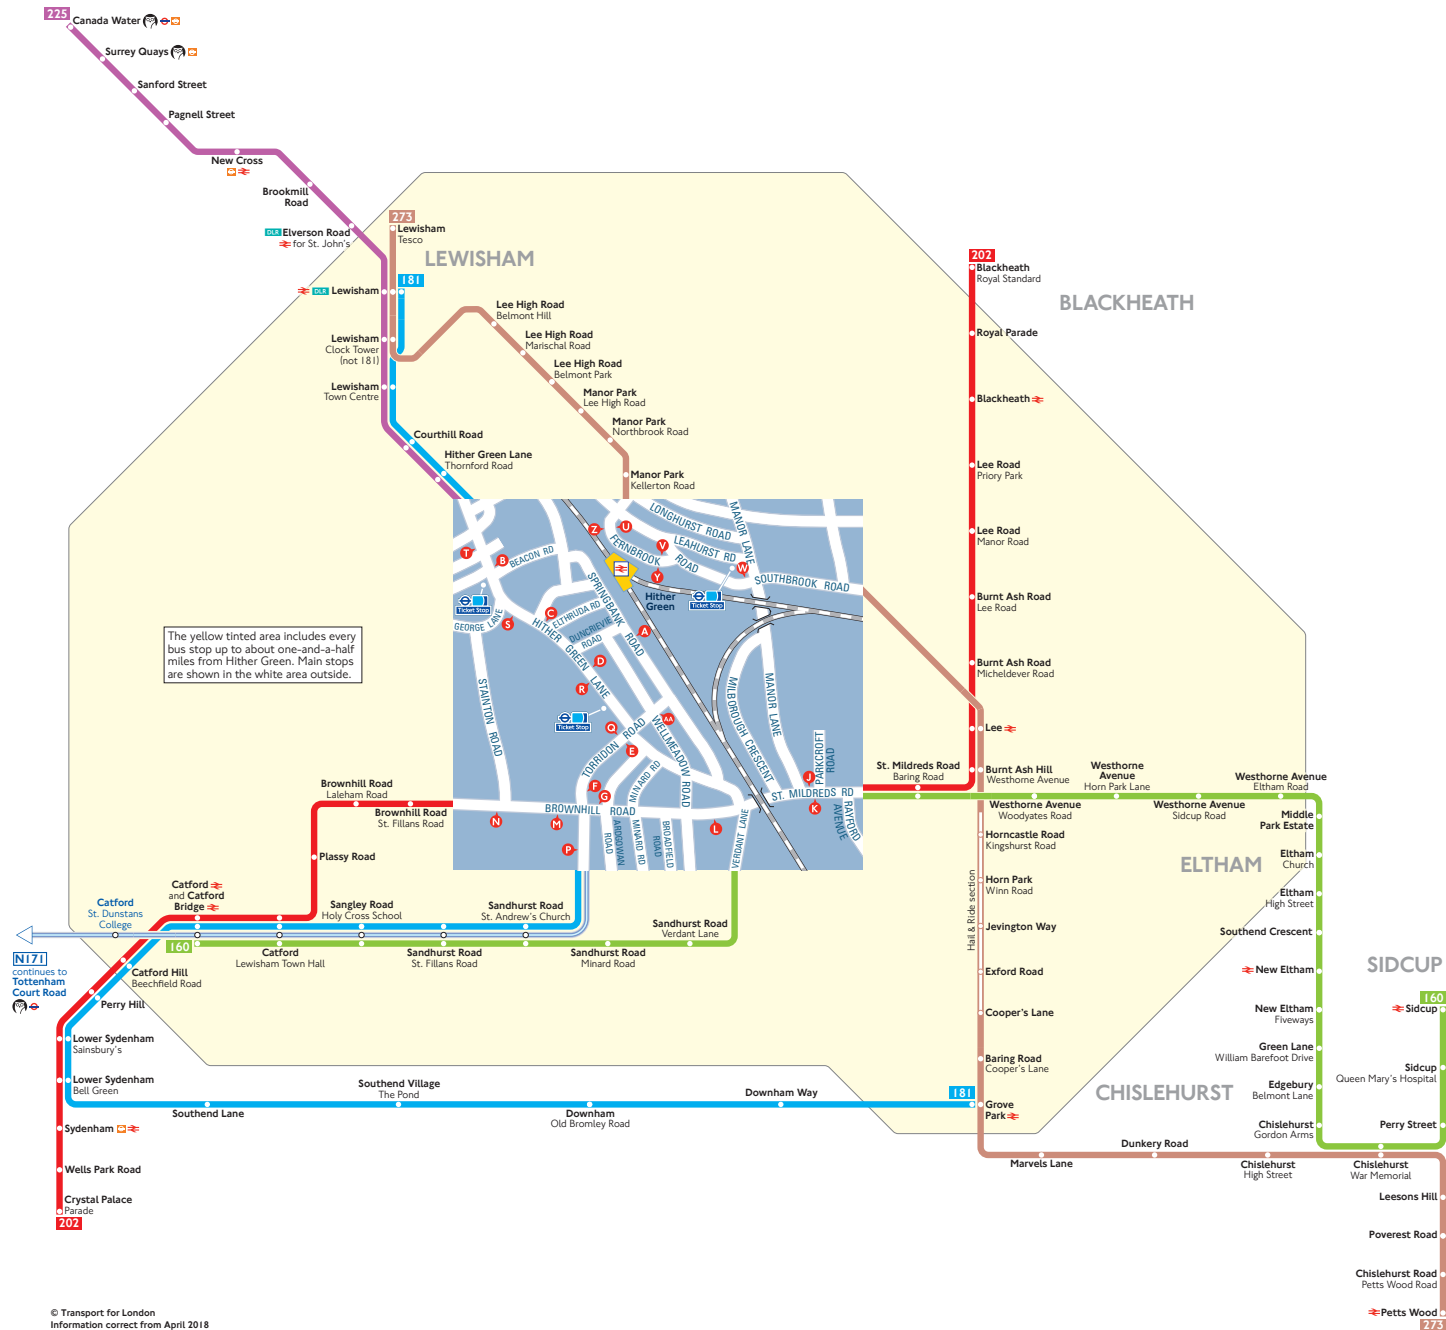

Buses from Hither Green

Route finder

Bus route	Towards	Bus stops
160	Catford	K
	Sidcup	J
181	Grove Park	B C D E F
	Lewisham	P O R S T
202	Blackheath	G I
	Crystal Palace	K L M N
225	Canada Water	A M R S T
273	Lewisham	Y Z
	Petts Wood	U V W

Night buses

Bus route	Towards	Bus stops
N171	Tottenham Court Road	A M E F

Other buses

Bus route	Towards	Bus stops
660 Sch	Avery Hill	G J
	Bellingham	K L M N

Key

- 160 Day buses in black
- N171 Night buses in blue
- Connections with London Underground
- Connections with London Overground
- Connections with National Rail
- Connections with DLR
- Connections with river boats
- Tube/London Overground station with 24-hour service Friday and Saturday nights
- Sch School journeys

Ways to pay

Use your contactless debit or credit card. It's the same fare as Oyster and there is no need to top up.

Top up your Oyster pay as you go credit or buy Travelcards and bus & tram passes at around 4,000 shops across London.